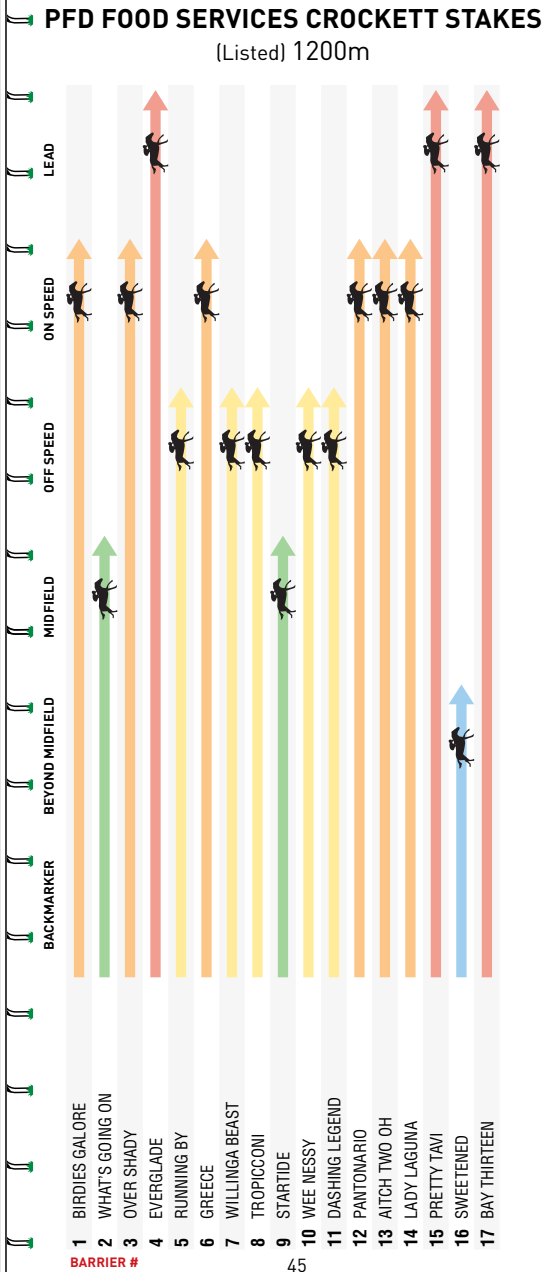

SPEED RATINGS (Horses listed by barrier)

LEAD →