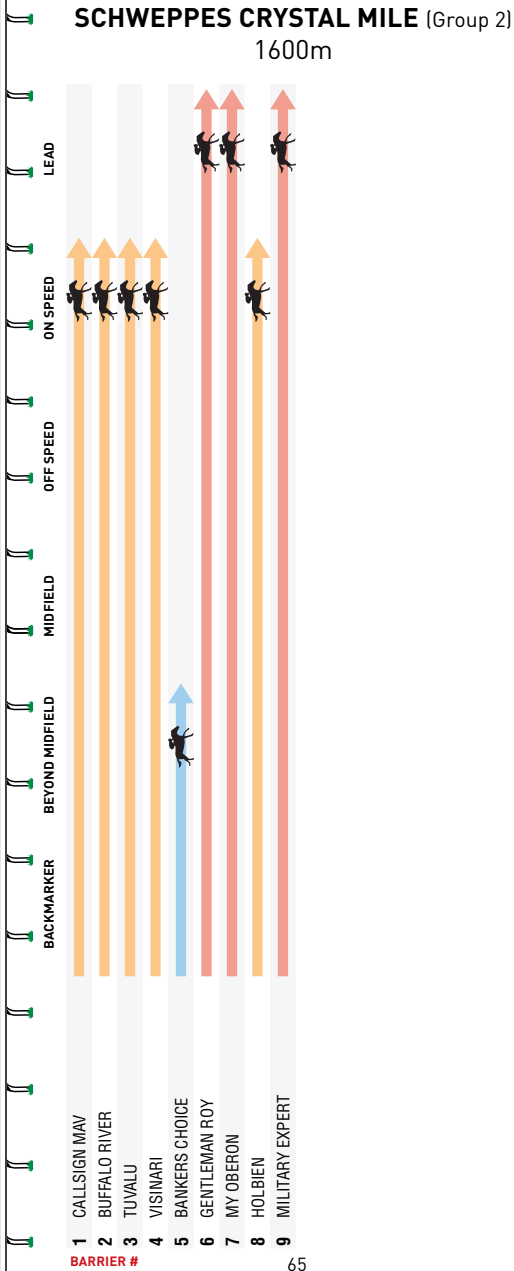

SPEED RATINGS (Horses listed by barrier)

LEAD →