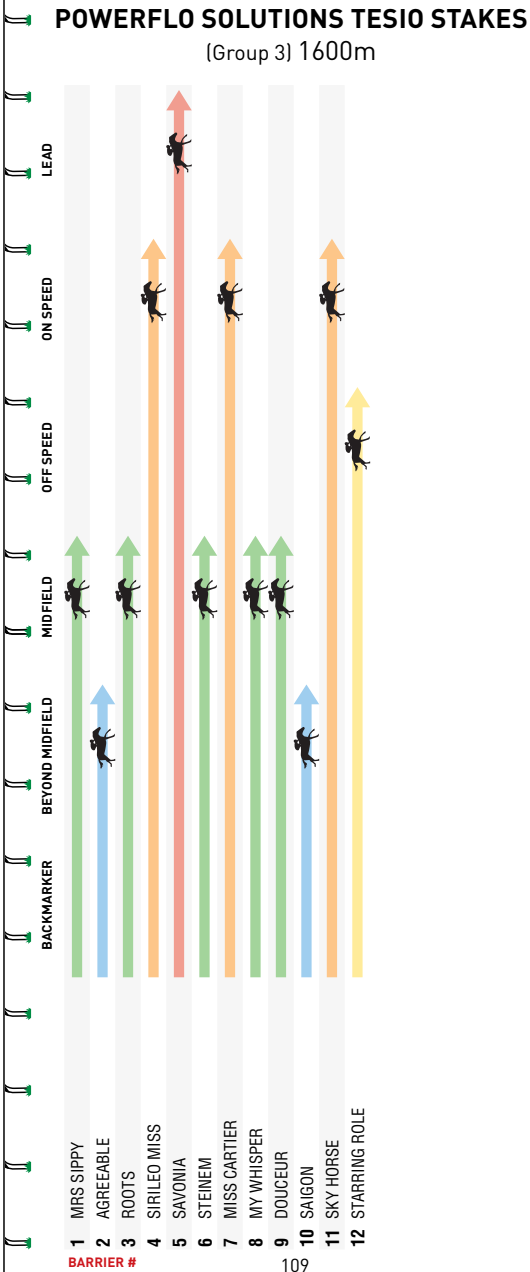

SPEED RATINGS (Horses listed by barrier)

LEAD →