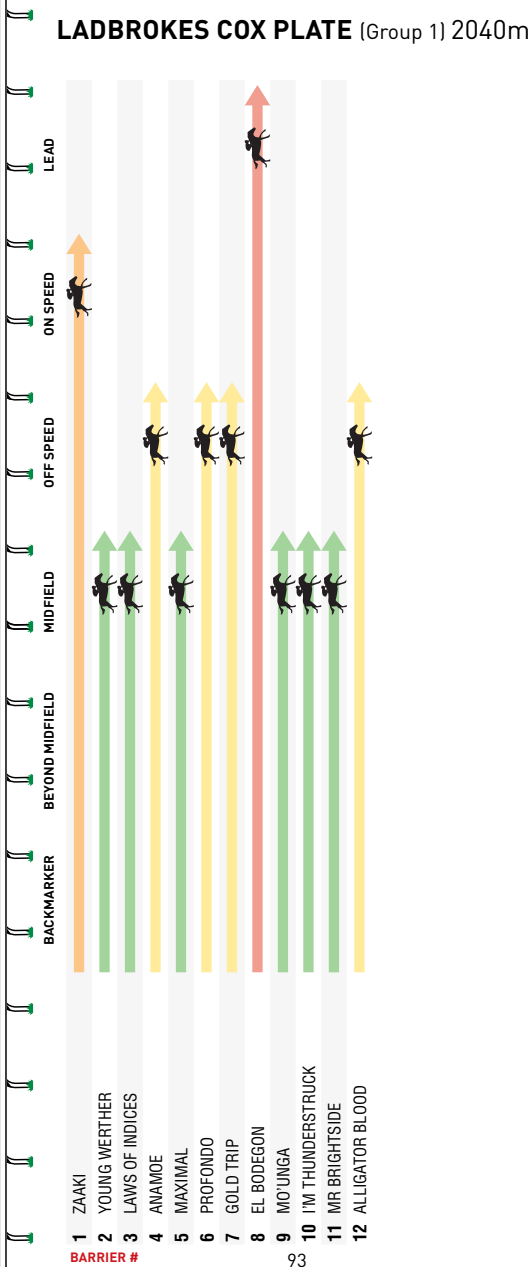

SPEED RATINGS (Horses listed by barrier)

LEAD →