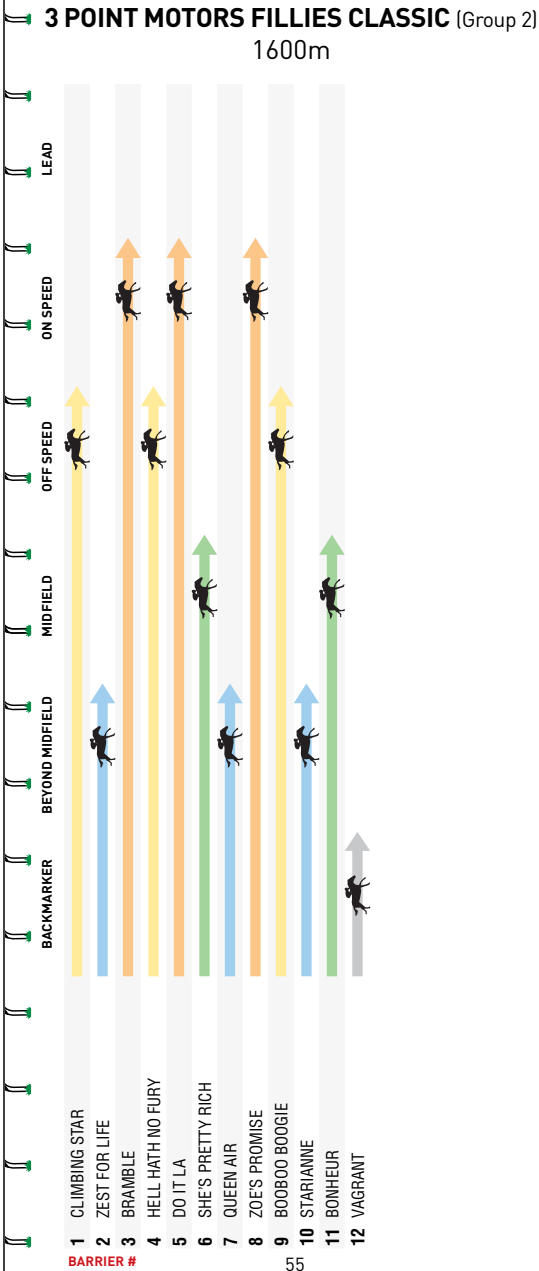

SPEED RATINGS (Horses listed by barrier)

LEAD →