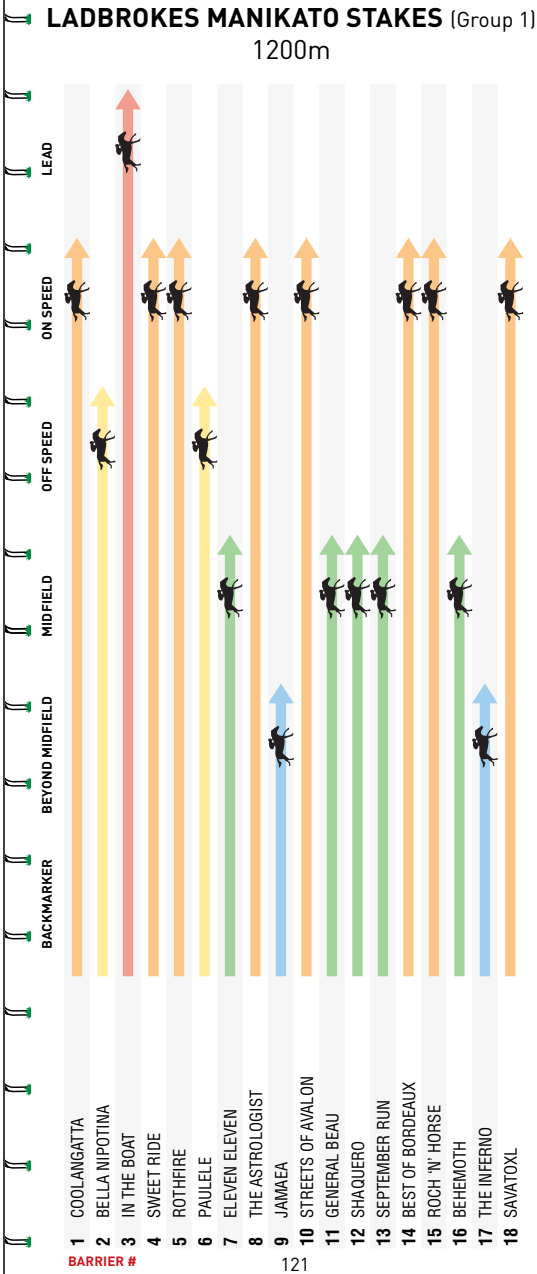

SPEED RATINGS (Horses listed by barrier)

LEAD →