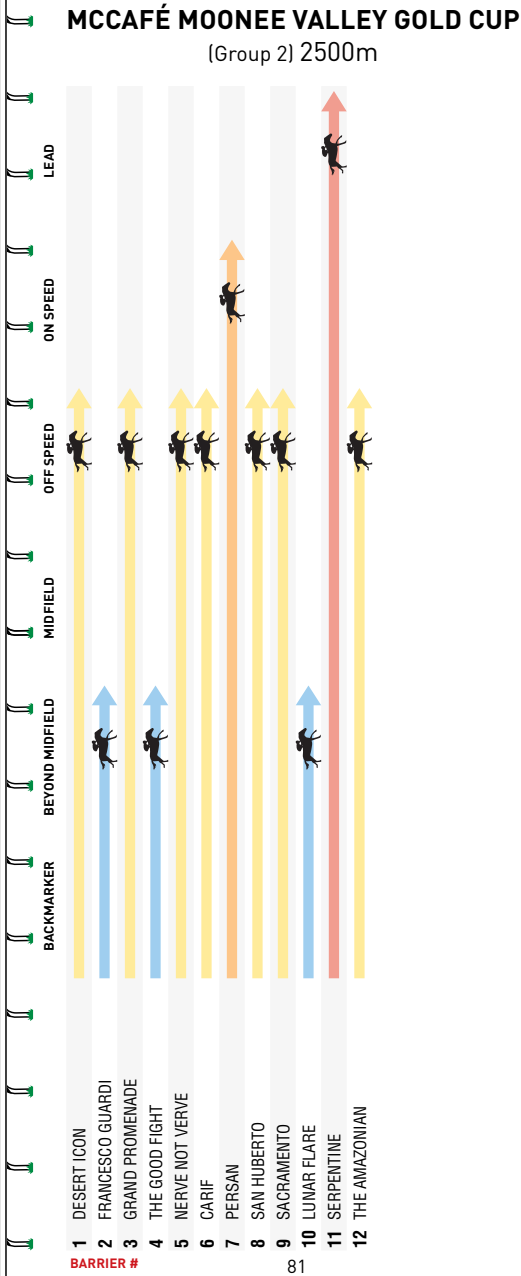

SPEED RATINGS (Horses listed by barrier)

LEAD →