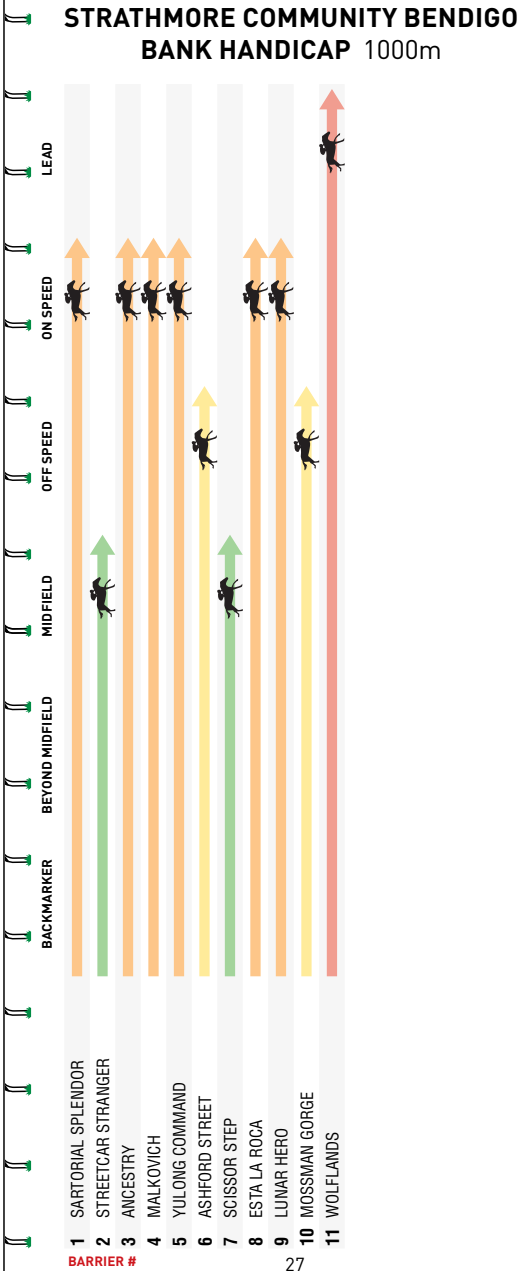

SPEED RATINGS (Horses listed by barrier)

LEAD →