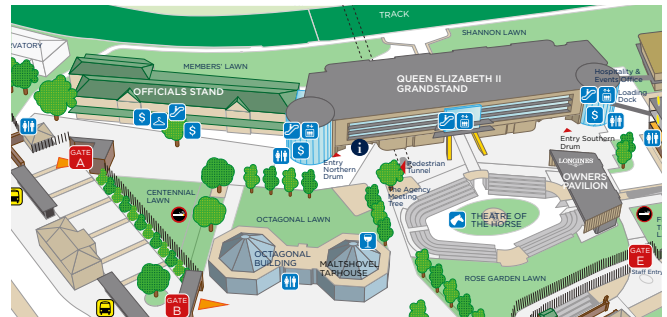

At Royal Randwick the designated smoking areas are located on the Fig Tree Lawn and on the Centennial Lawn located behind the Officials Stand.

Also, for the comfort of guests, we ask that patrons please do not move tables from their designated locations within the bar and dining areas.