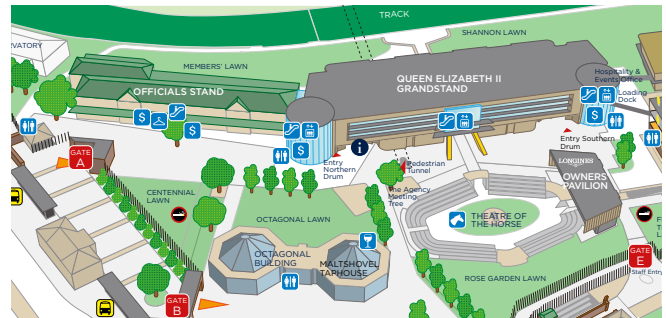

At Royal Randwick the designated smoking areas are located on the Fig Tree Lawn and on the Centennial Lawn located behind the Officials Stand.

Also, for the comfort of guests, we ask that patrons please do not move tables from their designated locations within the bar and dining areas.