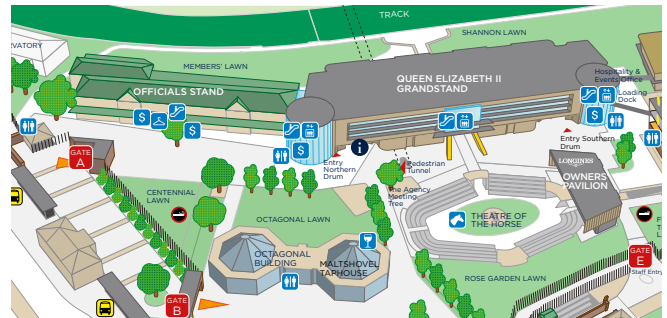

To ensure our patrons have a comfortable and enjoyable day here at Royal Randwick, Australian Turf Club provides the following services and facilities:

-  **GENERAL OFFICE**  
The General Office is the Administration Building on Alison Road. Members can also seek assistance at Gate A turnstiles office.
-  **LOST PROPERTY**  
All enquiries should be made at the General Office. Any articles not claimed within three months may be disposed of at the discretion of the Club.
-  **ATM MACHINES**  
Public - Winx Stand Ground Floor (under the escalators), southern & northern drums of QEII Grandstand  
Members - rear of Officials Stand
-  **CLOAK ROOM**  
Located on the Ground Level of the Official Stand, Ground Level (Southern end) and Level 3 (both Northern & Southern ends) of the QEII Grandstand.
-  **FIRST AID**  
Located near Gate B or on Level 1 Winx Stand. Please contact staff for any immediate assistance.
-  **DESIGNATED SMOKING (includes ecig & vape) AREAS**  
Patrons can only smoke at the 'designated smoking area' shown on the below map.

At Royal Randwick the designated smoking areas are located on the Fig Tree Lawn and on the Centennial Lawn located behind the Officials Stand.

Also, for the comfort of guests, we ask that patrons please do not move tables from their designated locations within the bar and dining areas.