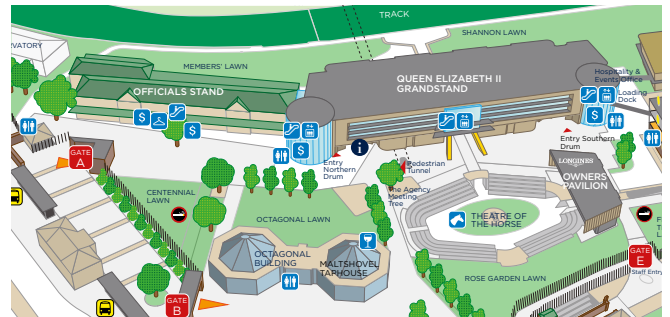

At Royal Randwick the designated smoking areas are located on the Fig Tree Lawn and on the Centennial Lawn located behind the Officials Stand.

Also, for the comfort of guests, we ask that patrons please do not move tables from their designated locations within the bar and dining areas.