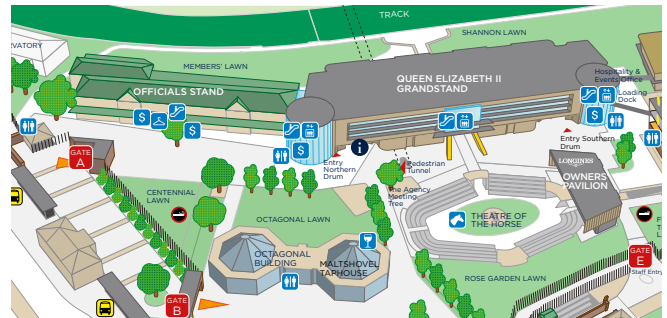

At Royal Randwick the designated smoking areas are located on the Fig Tree Lawn and on the Centennial Lawn located behind the Officials Stand.

Also, for the comfort of guests, we ask that patrons please do not move tables from their designated locations within the bar and dining areas.