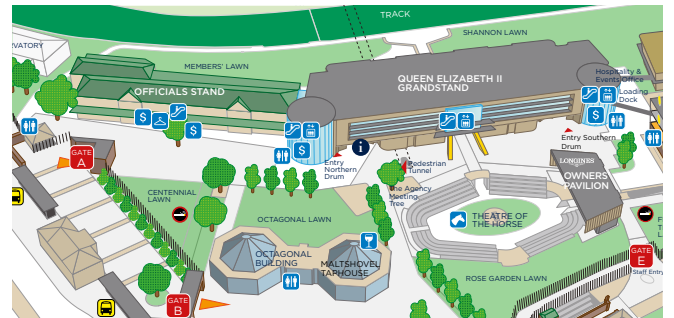

**Jamie Barkley**  
Chief Executive Officer

To ensure our patrons have a comfortable and enjoyable day here at Royal Randwick, Australian Turf Club provides the following services and facilities:

-  **GENERAL OFFICE**  
The General Office is the Administration Building on Alison Road. Members can also seek assistance at Gate A turnstiles office.
-  **LOST PROPERTY**  
All enquiries should be made at the General Office. Any articles not claimed within three months may be disposed of at the discretion of the Club.
-  **ATM MACHINES**  
Public - Winx Stand Ground Floor (under the escalators), southern & northern drums of QEII Grandstand  
Members - rear of Officials Stand
-  **CLOAK ROOM**  
Located on the Ground Level of the Official Stand, Ground Level (Southern end) and Level 3 (both Northern & Southern ends) of the QEII Grandstand.
-  **FIRST AID**  
Located near Gate B or on Level 1 Winx Stand. Please contact staff for any immediate assistance.
-  **DESIGNATED SMOKING (includes ecig & vape) AREAS**  
Patrons can only smoke at the 'designated smoking area' shown on the below map.

At Royal Randwick the designated smoking areas are located on the Fig Tree Lawn and on the Centennial Lawn located behind the Officials Stand.

Also, for the comfort of guests, we ask that patrons please do not move tables from their designated locations within the bar and dining areas.