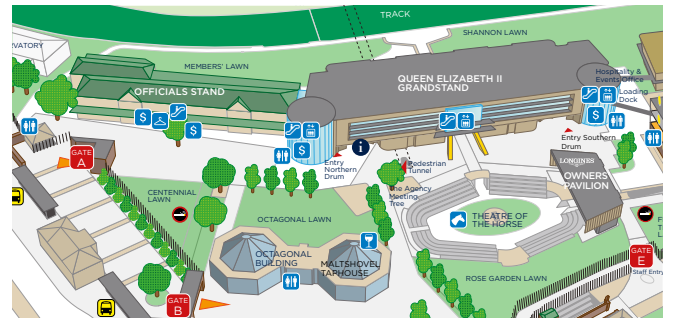

To ensure our patrons have a comfortable and enjoyable day here at Royal Randwick, Australian Turf Club provides the following services and facilities:

-  **GENERAL OFFICE**
The General Office is the Administration Building on Alison Road. Members can also seek assistance at Gate A turnstiles office.
-  **LOST PROPERTY**
All enquiries should be made at the General Office. Any articles not claimed within three months may be disposed of at the discretion of the Club.
-  **ATM MACHINES**
Public - Winx Stand Ground Floor (under the escalators), southern & northern drums of QEII Grandstand
Members - rear of Officials Stand
-  **CLOAK ROOM**
Located on the Ground Level of the Official Stand, Ground Level (Southern end) and Level 3 (both Northern & Southern ends) of the QEII Grandstand.
-  **FIRST AID**
Located near Gate B or on Level 1 Winx Stand. Please contact staff for any immediate assistance.
-  **DESIGNATED SMOKING (includes ecig & vape) AREAS**
Patrons can only smoke at the 'designated smoking area' shown on the below map.

At Royal Randwick the designated smoking areas are located on the Fig Tree Lawn and on the Centennial Lawn located behind the Officials Stand.

Also, for the comfort of guests, we ask that patrons please do not move tables from their designated locations within the bar and dining areas.