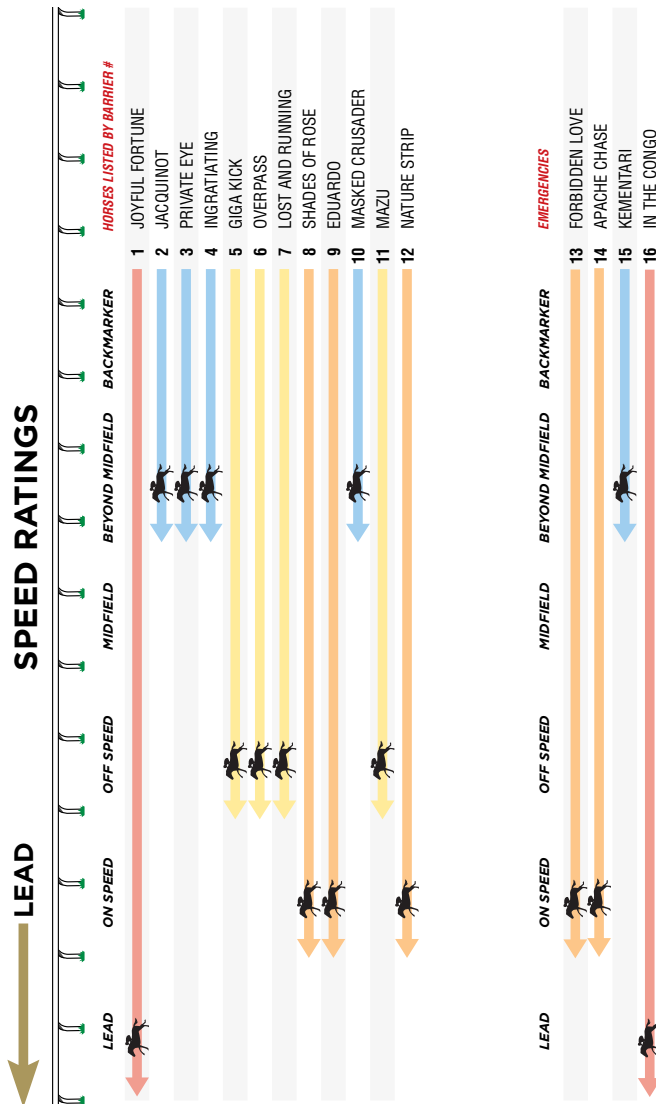

TAB EVEREST STRAPPERS

The Australian Turf Club would like to acknowledge the following strappers for the TAB Everest runners:

No.	Horse	Strapper
1	NATURE STRIP	Stuart Williams
2	EDUARDO	Michelle Read
3	LOST AND RUNNING	Santiago Builes Ocampo
4	MASKED CRUSADER	Mark Foote
5	MAZU	Taylor Ratten
6	PRIVATE EYE	Justin McIntosh
7	OVERPASS	Prince Kumar
8	INGRATIATING	Scott Elliot
9	JOYFUL FORTUNE	Anna Hegwer
10	SHADES OF ROSE	Bobbie Staveley
11	JACQUINOT	Tim Suttie
12	GIGA KICK	Elysia Dewar

STRAPPER HONOUR ROLL

Year	Horse	Strapper
2017	REDZEL	Christine Duffy
2018	REDZEL	Christine Duffy
2019	YES YES YES	Mick Channon Jnr
2020	CLASSIQUE LEGEND	Marisa Ingelmo
2021	NATURE STRIP	Stuart Williams

AUSTRALIAN TURF CLUB

4.15PM

THE EVEREST

7