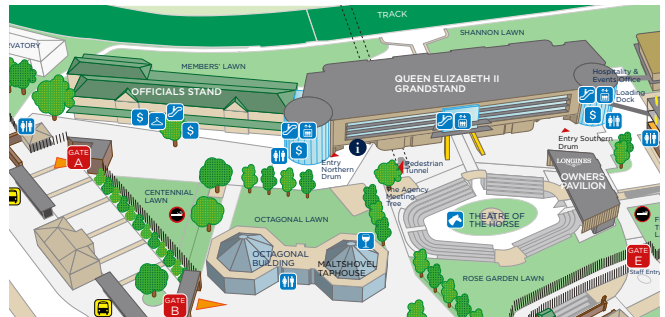

Jamie Barkley
Chief Executive Officer

To ensure our patrons have a comfortable and enjoyable day here at Royal Randwick, Australian Turf Club provides the following services and facilities:

- GENERAL OFFICE**
The General Office is the Administration Building on Alison Road. Members can also seek assistance at Gate A turnstiles office.
- LOST PROPERTY**
All enquiries should be made at the General Office. Any articles not claimed within three months may be disposed of at the discretion of the Club.
- ATM MACHINES**
Public - Winx Stand Ground Floor (under the escalators), southern & northern drums of QEII Grandstand
Members - rear of Officials Stand
- CLOAK ROOM**
Located on the Ground Level of the Official Stand, Ground Level (Southern end) and Level 3 (both Northern & Southern ends) of the QEII Grandstand.
- FIRST AID**
Located near Gate B or on Level 1 Winx Stand. Please contact staff for any immediate assistance.
- DESIGNATED SMOKING (includes ecig & vape) AREAS**
Patrons can only smoke at the 'designated smoking area' shown on the below map.

At Royal Randwick the designated smoking areas are located on the Fig Tree Lawn and on the Centennial Lawn located behind the Officials Stand.

Also, for the comfort of guests, we ask that patrons please do not move tables from their designated locations within the bar and dining areas.