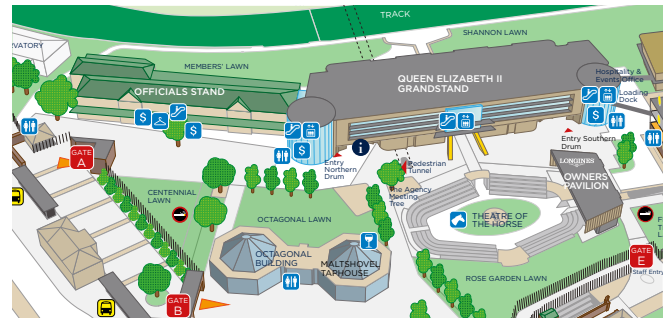

DESIGNATED SMOKING (includes ecig & vape) AREAS

Patrons can only smoke at the 'designated smoking area' shown on the below map.

At Royal Randwick the designated smoking areas are located on the Fig Tree Lawn and on the Centennial Lawn located behind the Officials Stand.