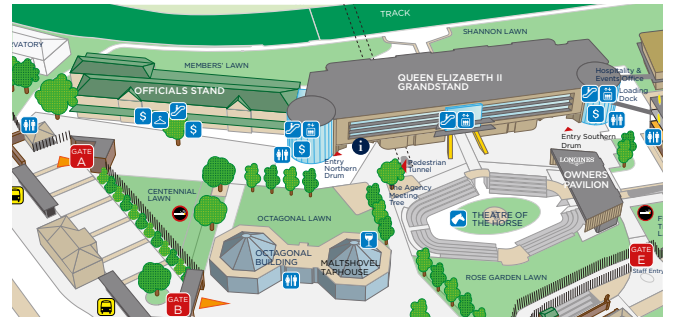

# WELCOME TO ROYAL RANDWICK

To ensure our patrons have a comfortable and enjoyable day here at Royal Randwick, Australian Turf Club provides the following services and facilities:

-  **GENERAL OFFICE**  
 The General Office is the Administration Building on Alison Road. Members can also seek assistance at Gate A turnstiles office.
-  **LOST PROPERTY**  
 All enquiries should be made at the General Office. Any articles not claimed within three months may be disposed of at the discretion of the Club.
-  **ATM MACHINES**  
 Public - Winx Stand Ground Floor (under the escalators), southern & northern drums of QEII Grandstand  
 Members - rear of Officials Stand
-  **CLOAK ROOM**  
 Located on the Ground Level of the Official Stand, Ground Level (Southern end) and Level 3 (both Northern & Southern ends) of the QEII Grandstand.
-  **FIRST AID**  
 Located near Gate B or on Level 1 Winx Stand. Please contact staff for any immediate assistance.
-  **DESIGNATED SMOKING (includes ecig & vape) AREAS**  
 Patrons can only smoke at the 'designated smoking area' shown on the below map.

At Royal Randwick the designated smoking areas are located on the Fig Tree Lawn and on the Centennial Lawn located behind the Officials Stand.

Also, for the comfort of guests, we ask that patrons please do not move tables from their designated locations within the bar and dining areas.