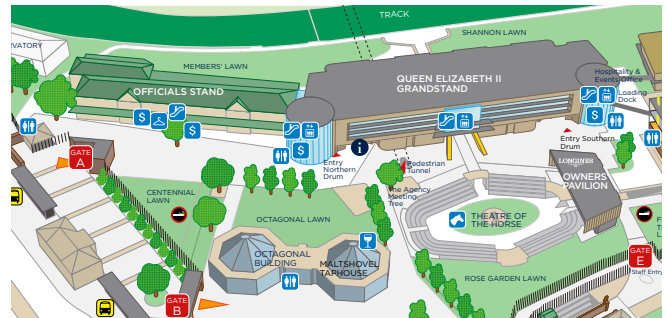

Jamie Barkley
Chief Executive Officer

To ensure our patrons have a comfortable and enjoyable day here at Royal Randwick, Australian Turf Club provides the following services and facilities:

- GENERAL OFFICE**
The General Office is the Administration Building on Alison Road. Members can also seek assistance at Gate A turnstiles office.
- LOST PROPERTY**
All enquiries should be made at the General Office. Any articles not claimed within three months may be disposed of at the discretion of the Club.
- ATM MACHINES**
Public - Winx Stand Ground Floor (under the escalators), southern & northern drums of QEII Grandstand
Members - rear of Officials Stand
- CLOAK ROOM**
Located on the Ground Level of the Official Stand, Ground Level (Southern end) and Level 3 (both Northern & Southern ends) of the QEII Grandstand.
- FIRST AID**
Located near Gate B or on Level 1 Winx Stand. Please contact staff for any immediate assistance.
- DESIGNATED SMOKING (includes ecig & vape) AREAS**
Patrons can only smoke at the 'designated smoking area' shown on the below map.

At Royal Randwick the designated smoking areas are located on the Fig Tree Lawn and on the Centennial Lawn located behind the Officials Stand.

Also, for the comfort of guests, we ask that patrons please do not move tables from their designated locations within the bar and dining areas.