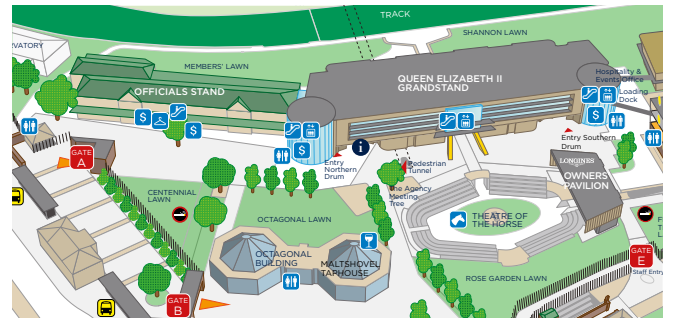

## WELCOME TO ROYAL RANDWICK

To ensure our patrons have a comfortable and enjoyable day here at Royal Randwick, Australian Turf Club provides the following services and facilities:

-  **GENERAL OFFICE**  
The General Office is the Administration Building on Alison Road. Members can also seek assistance at Gate A turnstiles office.
-  **LOST PROPERTY**  
All enquiries should be made at the General Office. Any articles not claimed within three months may be disposed of at the discretion of the Club.
-  **ATM MACHINES**  
Public - Winx Stand Ground Floor (under the escalators), southern & northern drums of QEII Grandstand  
Members - rear of Officials Stand
-  **CLOAK ROOM**  
Located on the Ground Level of the Official Stand, Ground Level (Southern end) and Level 3 (both Northern & Southern ends) of the QEII Grandstand.
-  **FIRST AID**  
Located near Gate B or on Level 1 Winx Stand. Please contact staff for any immediate assistance.
-  **DESIGNATED SMOKING (includes ecig & vape) AREAS**  
Patrons can only smoke at the 'designated smoking area' shown on the below map.

At Royal Randwick the designated smoking areas are located on the Fig Tree Lawn and on the Centennial Lawn located behind the Officials Stand.

Also, for the comfort of guests, we ask that patrons please do not move tables from their designated locations within the bar and dining areas.