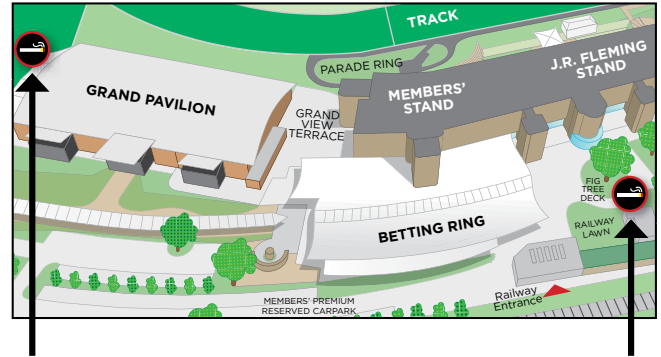

At Rosehill Gardens the designated smoking areas are located on the Railway lawn, which is to the right of the Railway turnstiles and at the northern end of the Grand Pavilion Level 1.

Also, for the comfort of guests, we ask that patrons please do not move tables from their designated locations within the bar and dining areas.