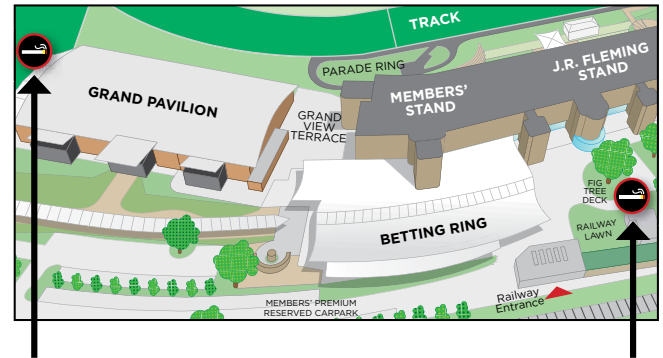

FIRST AID

Located adjacent to the railway entry at the rear of the Grandstand.

DESIGNATED SMOKING AREAS

Patrons can only smoke at the 'designated smoking area' shown on the below map.

At Rosehill Gardens the designated smoking areas are located on the Railway lawn, which is to the right of the Railway turnstiles and at the northern end of the Grand Pavilion Level 1.