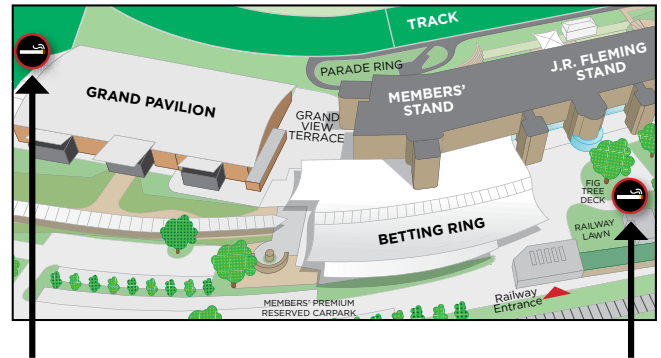

FIRST AID

Located adjacent to the railway entry at the rear of the Grandstand.

DESIGNATED SMOKING AREAS

Patrons can only smoke at the 'designated smoking area' shown on the below map.

At Rosehill Gardens the designated smoking areas are located on the Railway lawn, which is to the right of the Railway turnstiles and at the northern end of the Grand Pavilion Level 1.