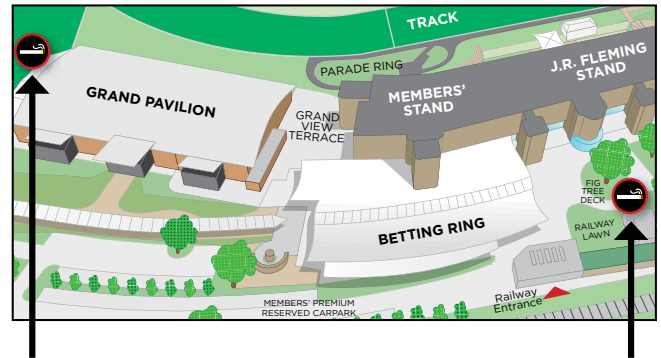

To ensure our patrons have a comfortable and enjoyable day here at Rosehill Gardens, Australian Turf Club provides the following services and facilities:

-  **INFORMATION**  
Located at the licketing Office, at the Might And Power Entrance, and also the Guest Relations Office just inside the track past the Railway Turnstile entrance.
-  **LOST PROPERTY**  
All enquiries should be made at the Guest Relations Office. Any articles not claimed within three months may be disposed of at the discretion of the Club.
-  **ATM MACHINES**  
ATMs are located in both the public and Members' areas.
-  **CLOAK ROOM**  
Located on Ground Level of the Members Reserve. In the public areas, the cloakroom is located on Ground Level of the J.R. Fleming Stand.
-  **FIRST AID**  
Located adjacent to the railway entry at the rear of the Grandstand.
-  **DESIGNATED SMOKING AREAS**  
Patrons can only smoke at the 'designated smoking area' shown on the below map.

At Rosehill Gardens the designated smoking areas are located on the Railway lawn, which is to the right of the Railway turnstiles and at the northern end of the Grand Pavilion Level 1.

Also, for the comfort of guests, we ask that patrons please do not move tables from their designated locations within the bar and dining areas.