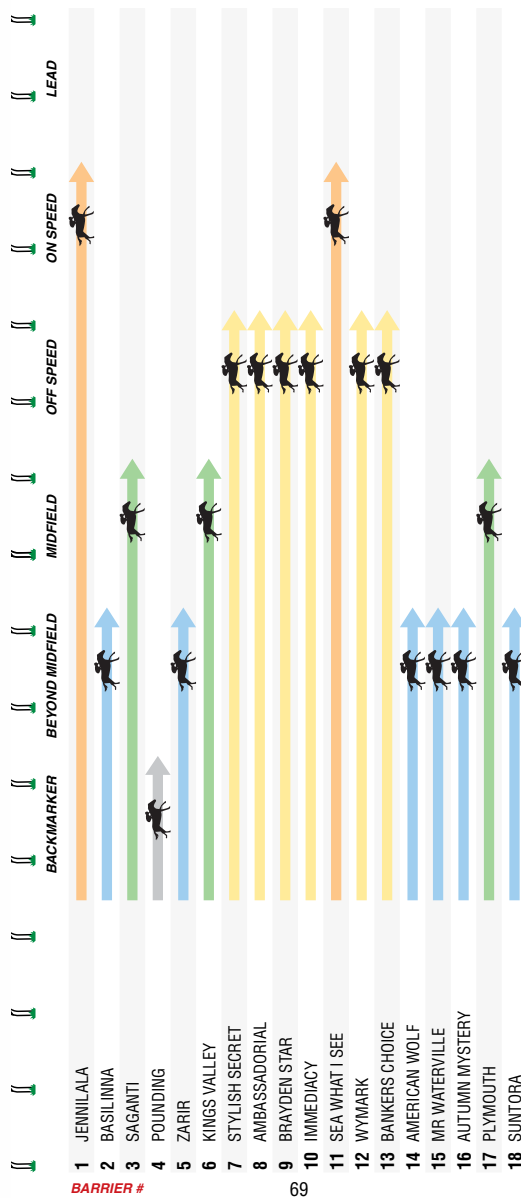

SPORTSBET MORNINGTON CUP (Listed) 2400m

8