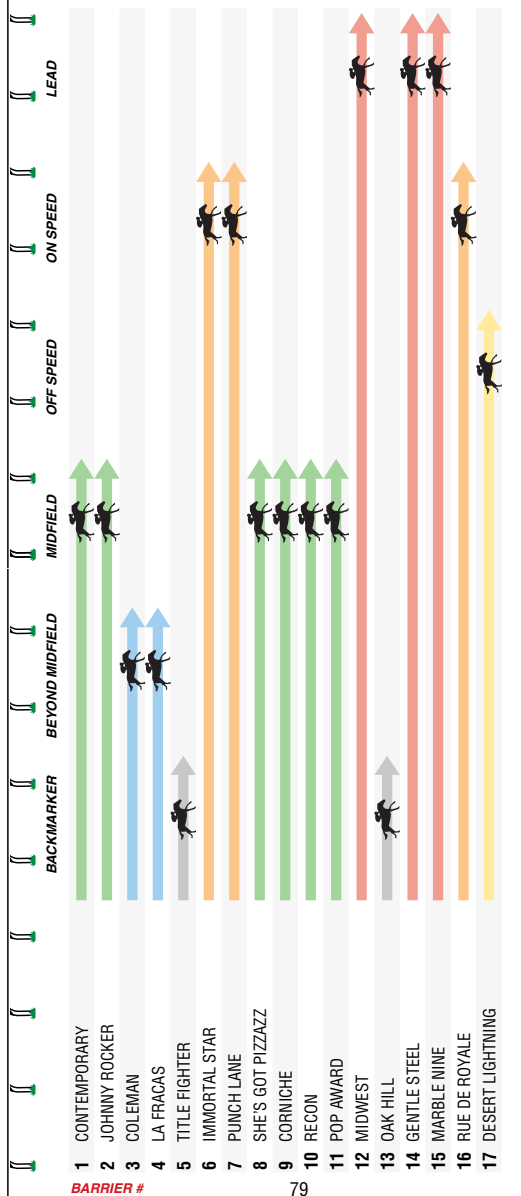

1300 722 326

SPORTSBET HAREEBA STAKES (Listed)
1200m

9