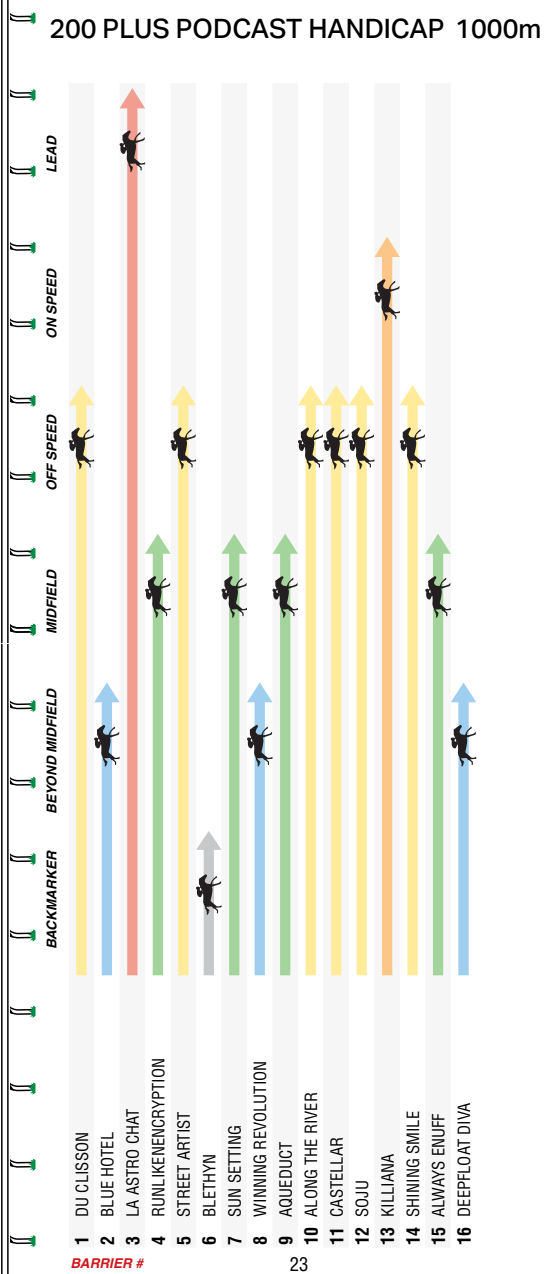

SPEED RATINGS (Horses listed by barrier)