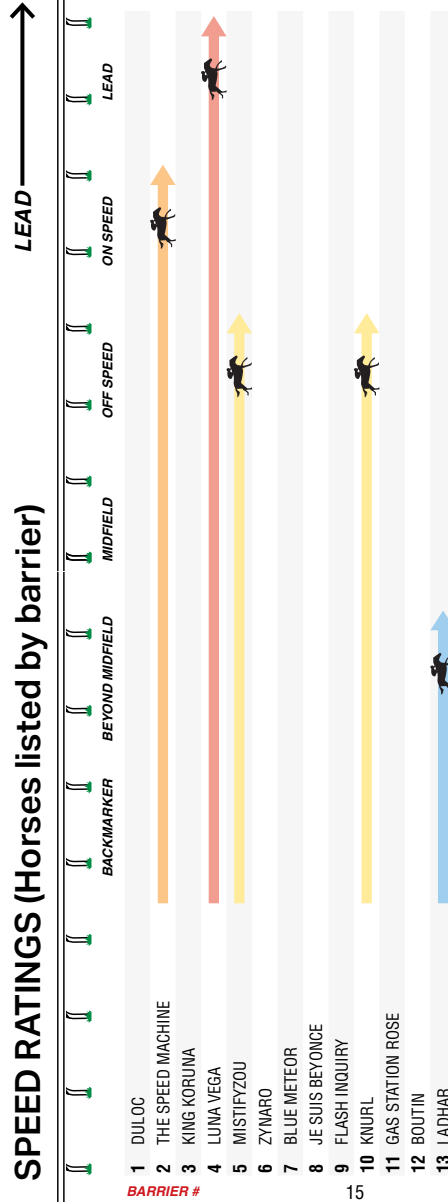

SPEED RATINGS (Horses listed by barrier)