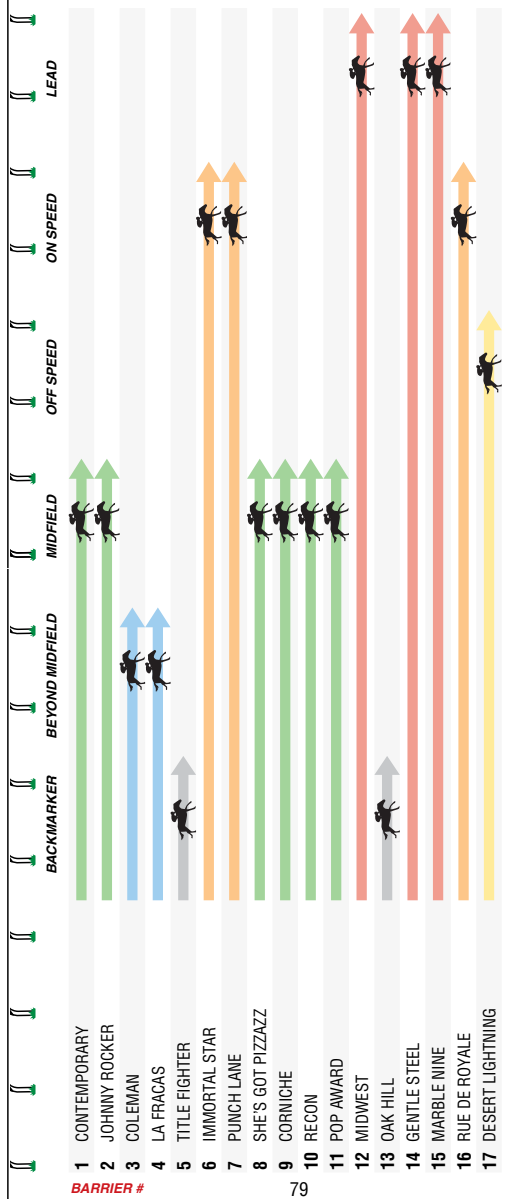

1300 722 326

SPORTSBET HAREEBA STAKES (Listed)
1200m

9