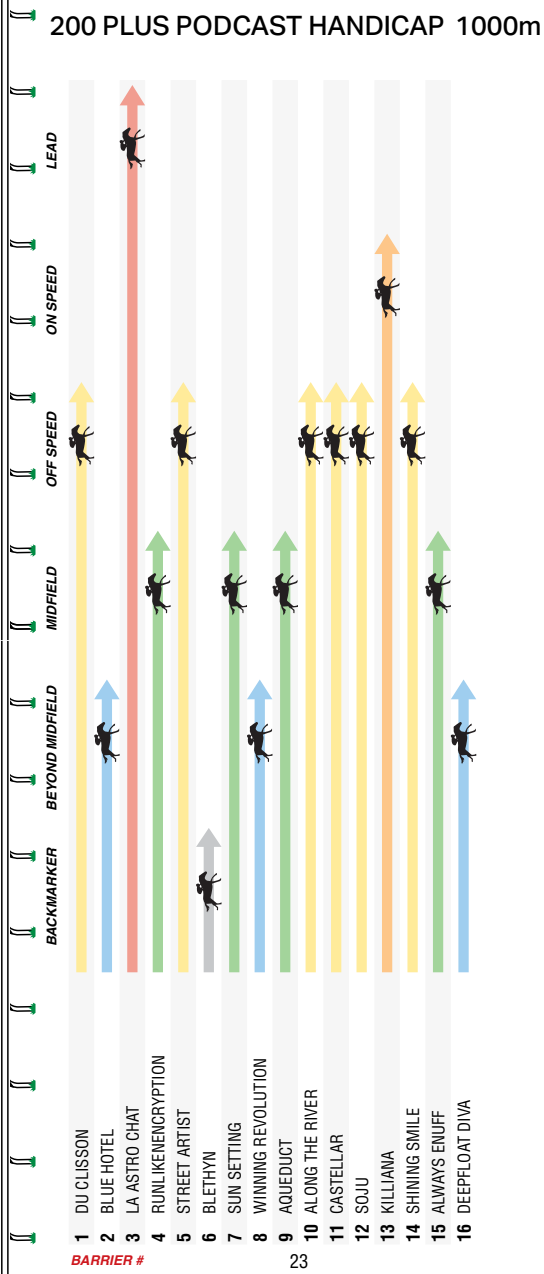

Bruce Scarlett Award

SPEED RATINGS (Horses listed by barrier)