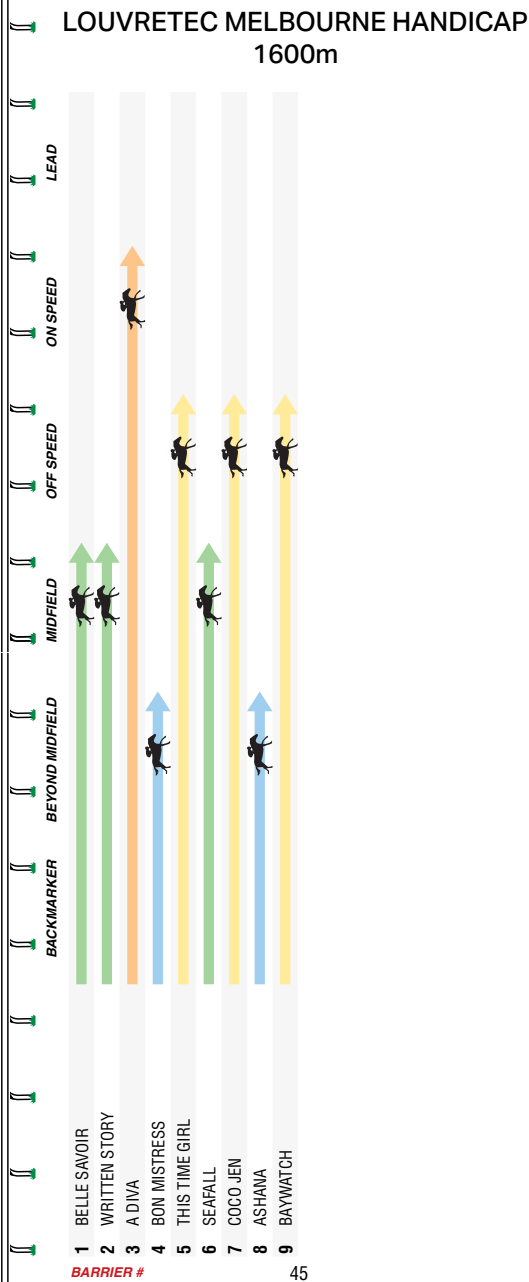

SPEED RATINGS (Horses listed by barrier)

5

LouvreTec™
Melbourne
louvretec.com.au

2:05PM

MRC Mornington Racecourse

5

MORNINGTON 5

**LOUVRETEC
MELBOURNE
HANDICAP**