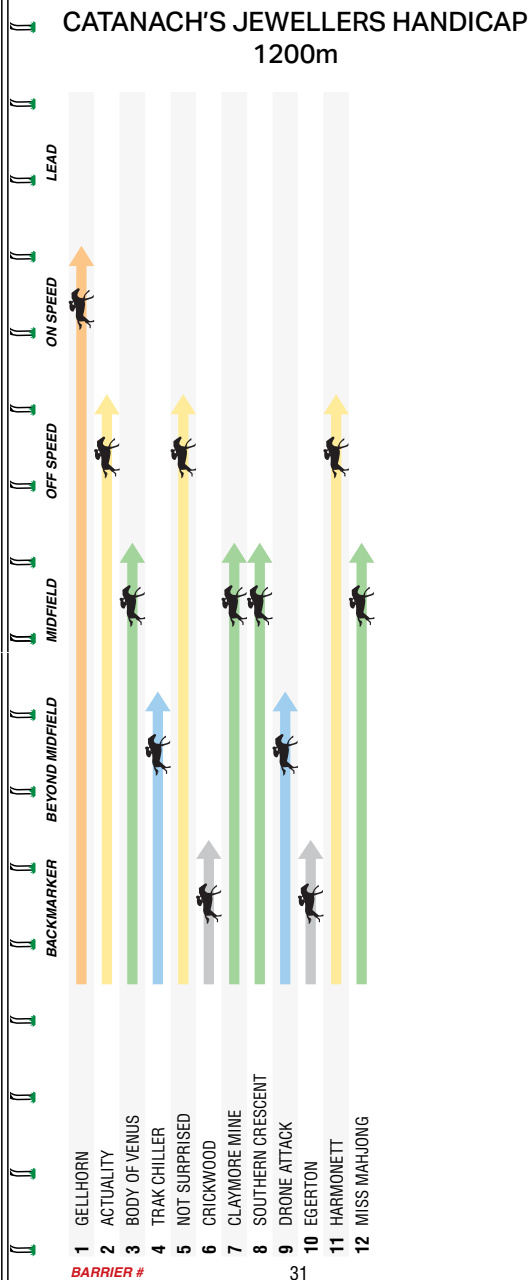

SPEED RATINGS (Horses listed by barrier)