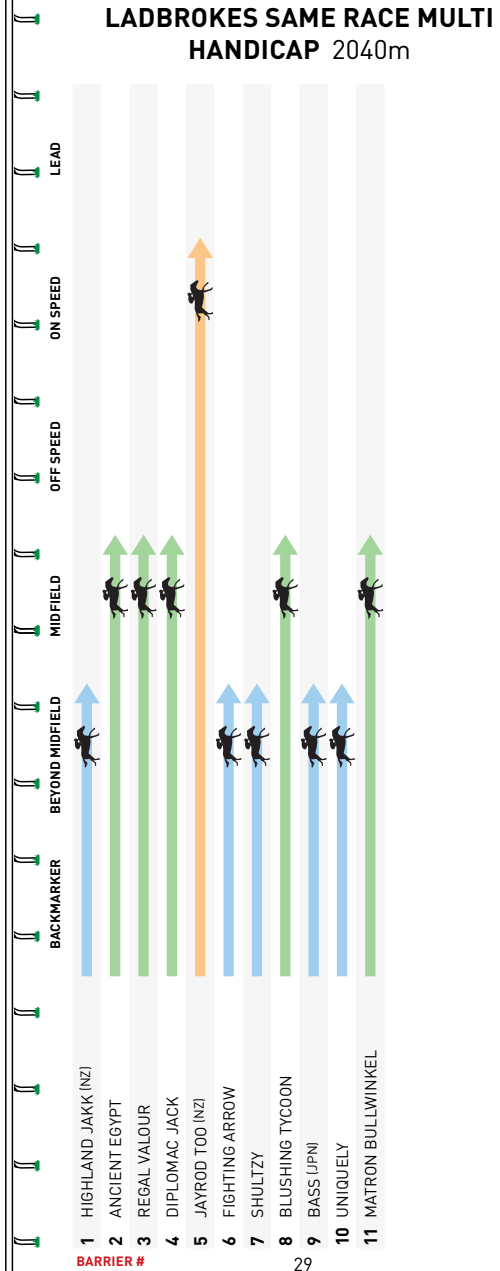

SPEED RATINGS (Horses listed by barrier)

LEAD