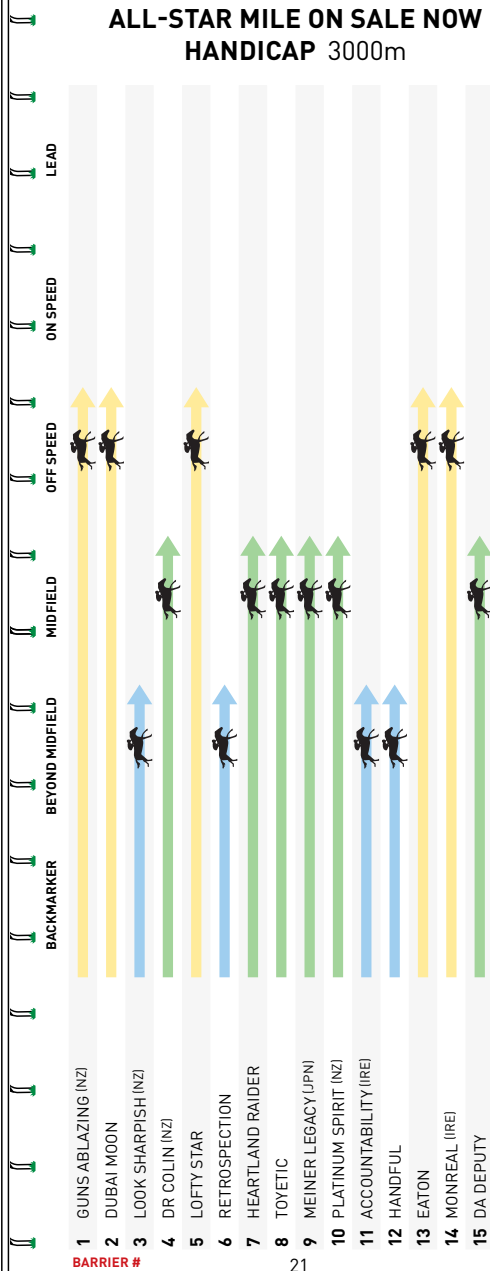

MATTHEW CARTWRIGHT (a1.5/51kg)

(4) 54kg

6yo b g Smart Missile-Northern Glory (Northern Meteor) **BREEDER** Widden Stud Australia Pty Ltd **OWNERS** L G Hewitt, M J Davidson, D Cahill, M A Herskope, Dr B Y K Chung, D M Briskin, R M Brott, B A Carp, Dr B M Carp, P Cherny, G D Peer, A D Wolff, J B Crabb, H K Eckermann, S Groth, P Luczak, Ripped Koala [Mgr: M Ellenbroek] & Anjuna Racing [Mgr: R G Sawyer] **RED, PURPLE SASH, WHITE SLEEVES, PURPLE CAP**

(dw) 28 Starts 3-6-2 $251,290

TECHFORM 83

Track 2:0-2-0 **Dist** 12:2-2-2 **Trk/Dist** 2:0-2-0 **Wet** 9:1-1-0 **1st Up** 7:1-2-0 **2nd Up** 7:1-2-0

2-10	MVMm	Fri 4Mar22	1200	G3	BM78	M Zahra (4)	58	$3,40f	1-Maritana 56	0.8L	1:10.33	Rtg 74
3-8	MORNm	Sat 26Mar22	1200	G4	BM78	D Thornton (1)	58	$5,50	1-Jump The Broom 56	1.4L	1:10.45	Rtg 74
8-14	CAULm	Sat 23Apr22	1400	G4	BM78	J Kah (11)	58	$4,60	1-Tokorangi (NZ) 58.5	2.1L	1:23.52	Rtg 74
6-10	BRATm	Sat 19Nov22	1100	S7	BM70	M J Cartwright(a) (8)	62(60.5)	$12	1-All About Eve 55	2.5L	1:08.68	Rtg 74
8-13	SANLm	Wed 14Dec22	1200	G4	BM70	M J Cartwright(a) (2)	62(60.5)	$26	1-Vermentino 59	6.5L	1:12.31	Rtg 74

The Valley
STRAPPER MEAL PACKS

Proudly supported by

MUSK CREEK FARM

A premium boutique farm
in Flinders, Victoria

Musk Creek Farm | David Kobritz & Teresa Poon

Farm Managers: Scott & Bec Williamson

M: +61 438 398 679 E: Scott@muskcreekfarm.com.au E: Bec@muskcreekfarm.com.au

ALL-STAR MILE ON SALE NOW
HANDICAP 3000m

SPEED RATINGS (Horses listed by barrier)