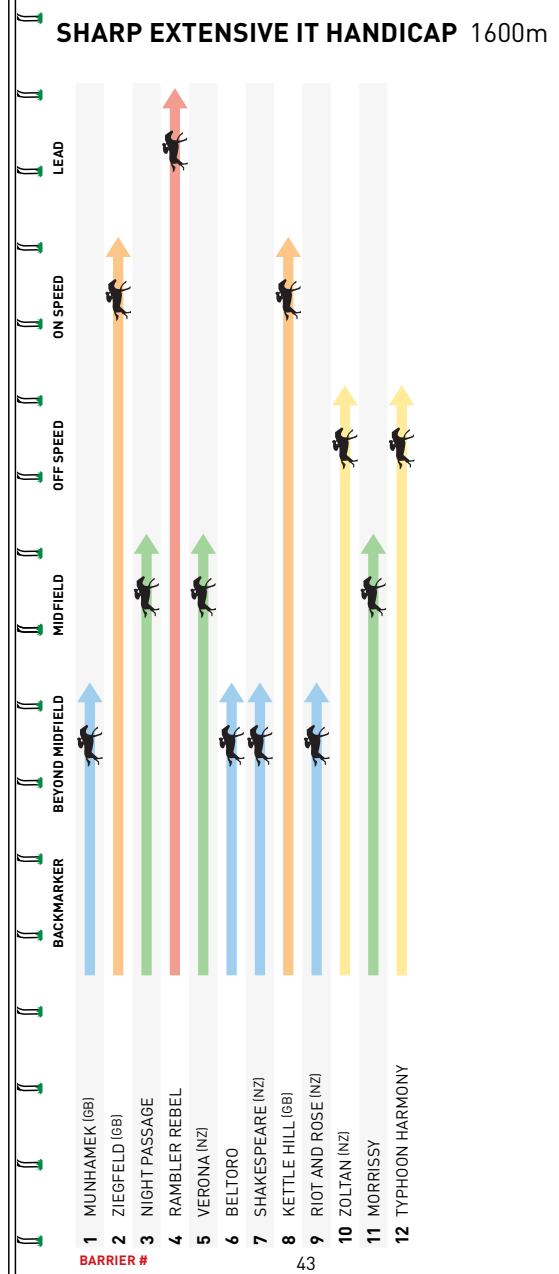

LEAD ←

SHARP EXTENSIVE IT HANDICAP 1600m

LEADERS IN TECHNOLOGY FOR BUSINESS

Global pedigree. Local
benefits.

Official display screen and office equipment
partner of Moonee Valley Racing Club.

3:40PM

The Valley