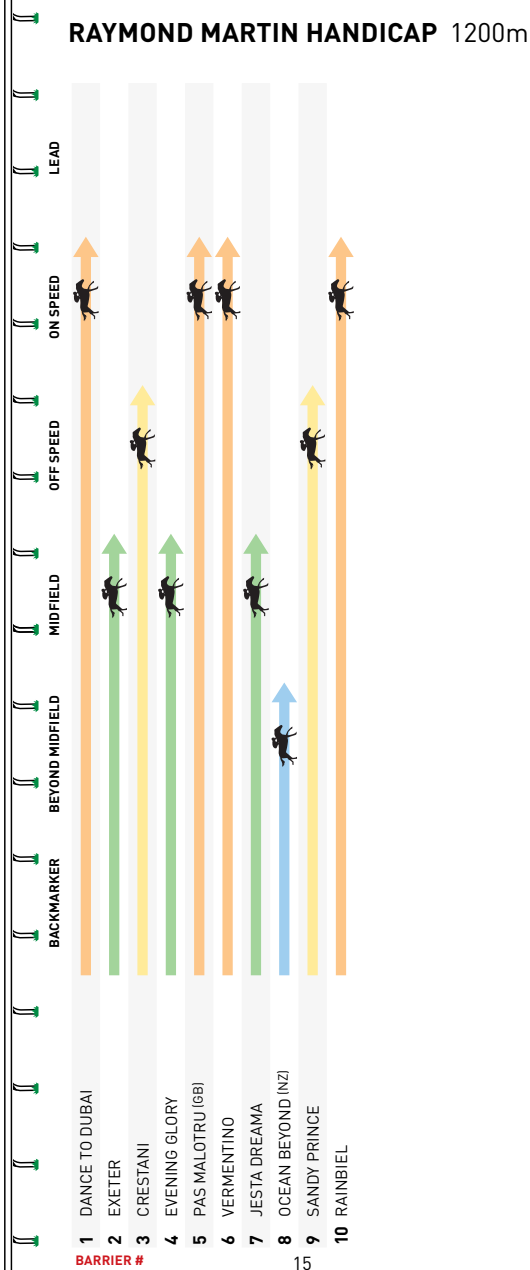

CATANACH'S JEWELLERS

JOCKEY

PREMIERSHIP

Presented to the jockey who accumulates the most points during The Valley season of 2022/23 with the winner taking home a Catanach's Jewellers voucher and trophy.

LEADERBOARD

1st	Damien Oliver	48 points
2nd	Craig Williams	39 points
3rd	Jamie Kah	36 points
4th	Alana Kelly	29 points

Scoring works on a 3,2,1 points system.
In the case of a draw the winning prize will be evenly split amongst the highest scorers.

Catanach's
Jewellers
over 140 years of excellence

1212 High Street, Armadale Victoria 3143
+61 3 9509 0311
www.catanachs.com.au

SPEED RATINGS (Horses listed by barrier)