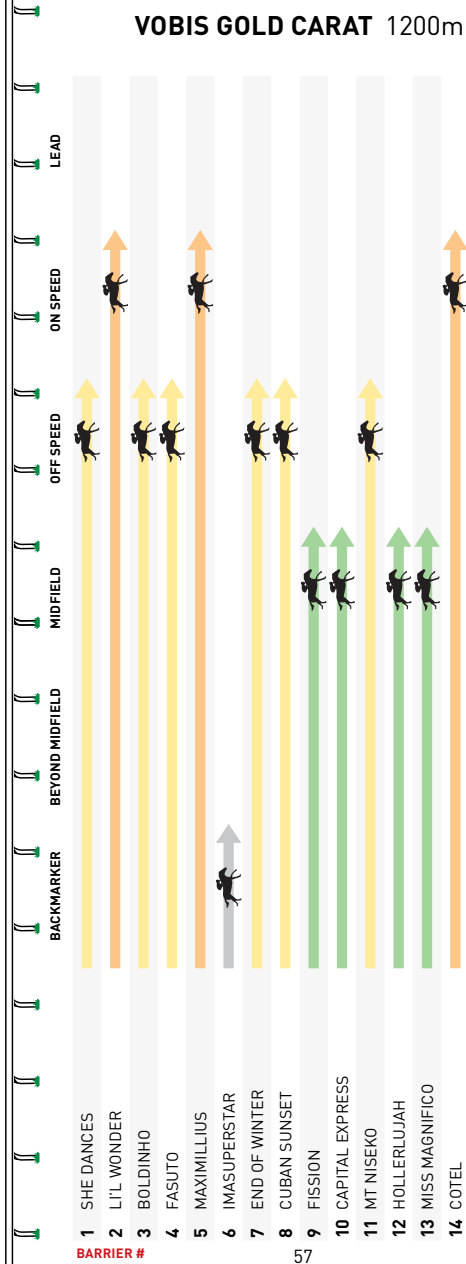

SPEED RATINGS (Horses listed by barrier)