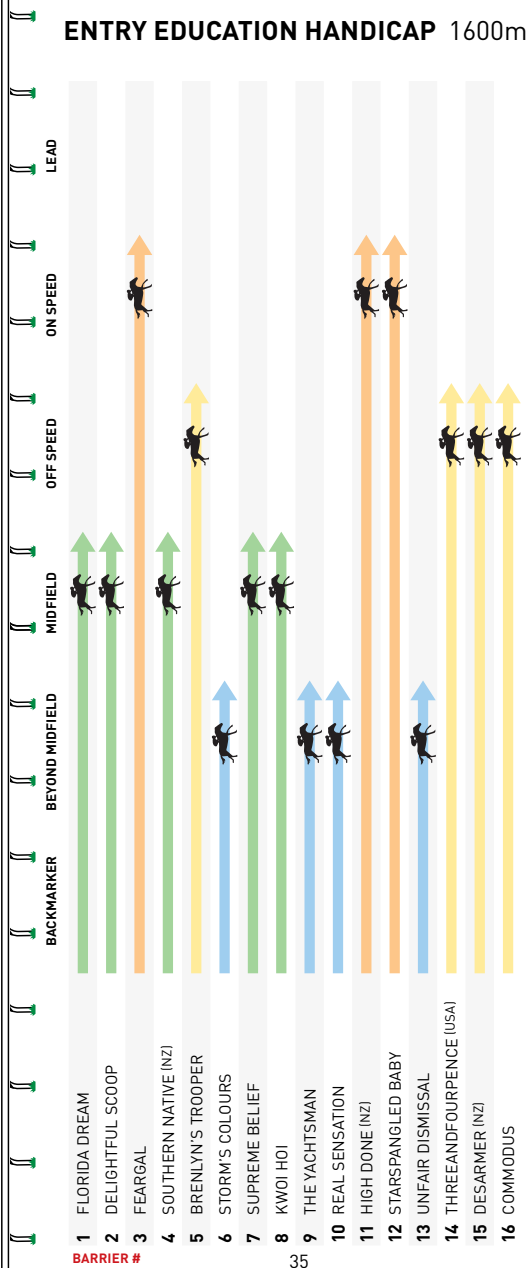

TECHFORM 94

3-10	SALE	Fri 15Apr22	1717 G4	CL3	J Kah [7]	55	$10	1-Uncle Bryn (GB) 60	6.0L	1:44.52	Rtg 62
7-11	PAKS	Fri 26Aug22	1400 Syn	CL1	L Nolen [8]	59.5	$6	1-Lulu Darling 57	3.1L	1:25.42	Rtg 62
9-15	SANhm	Wed 14Sep22	1500 S5	BM44	L Nolen [9]	59	$21	1-Jupiter 59.5	5.8L	1:31.45	Rtg 62
4-8	SANLm	Wed 23Nov22	1500 S5	BM44	J Kah [3]	58.5	$5.50	1-I Am News 59	1.4L	1:31.80	Rtg 61
4-8	MVmn	Fri 9Dec22	1600 F2	4YU BM64 HCP	L Nolen [5]	58.5	$6.50	1-Confrontational 61.5	2.0L	1:36.33	Rtg 61

One out one back hit the line strongly late in run 1.4L at Lakeside Bm64 over 1500m Soft 5. Took a sit, edged clear on turn, peaked last 100m 2L at The Valley 4YU Bm64 Hcp over 1600m.

11 REGAL VALOUR Rtg 64

Matt Cumani (Ballarat [3])

(w) 10 Starts 2-1-4 $53,940

TECHFORM 97

2-8	DON	Sun 26Jun22	2008 S7	BM64	PM Moloney [6]	56.5	$17	1-Rolls 59	0.3L	2:07.16	Rtg 61
4-12	BRAT	Sun 10Jul22	2000 S7	BM44	RP Downey [2]	56.5	$10	1-Wisaka 61	4.5L	2:10.35	Rtg 61
3-14	ECHA	Fri 29Jul22	2100 S7	BM44	D Thornton [10]	56.5	$5.50	1-Pres de Tot 58	2.5L	2:16.15	Rtg 61
4-9	DON	Tue 16Aug22	2210 S7	BM58	D Bates [8]	59.5	$2.60f	1-Barmah Al 60.5	7.3L	2:20.75	Rtg 61
1-9	KYNE	Thu 16Dec22	1850 S5	CL1	D Bates [7]	57.5	$3.40f	2-Jayelthunder 60	1.0L	1:56.61	Rtg 60

Sat behind the leaders and battled the race out nicely for fourth 7.3L at Donald Bm58 over 2210m Soft 7. Ridden behind the leaders and strolled home for a soft win 1L at Kyneton CL1 over 1850m Soft 5. Second-up.

SPEED RATINGS (Horses listed by barrier)