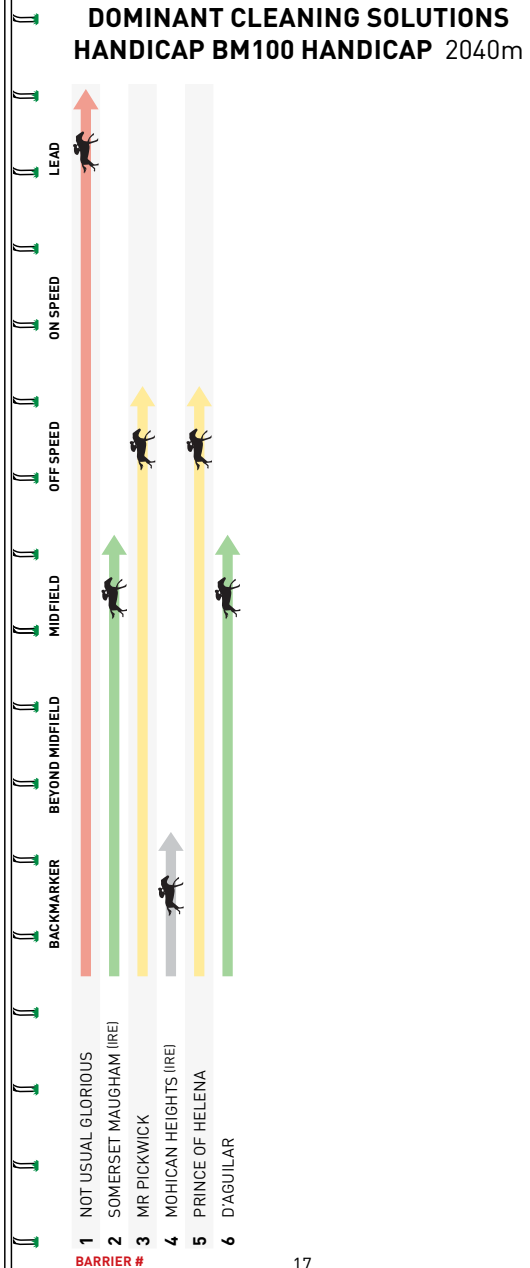

SPEED RATINGS (Horses listed by barrier)

LEAD