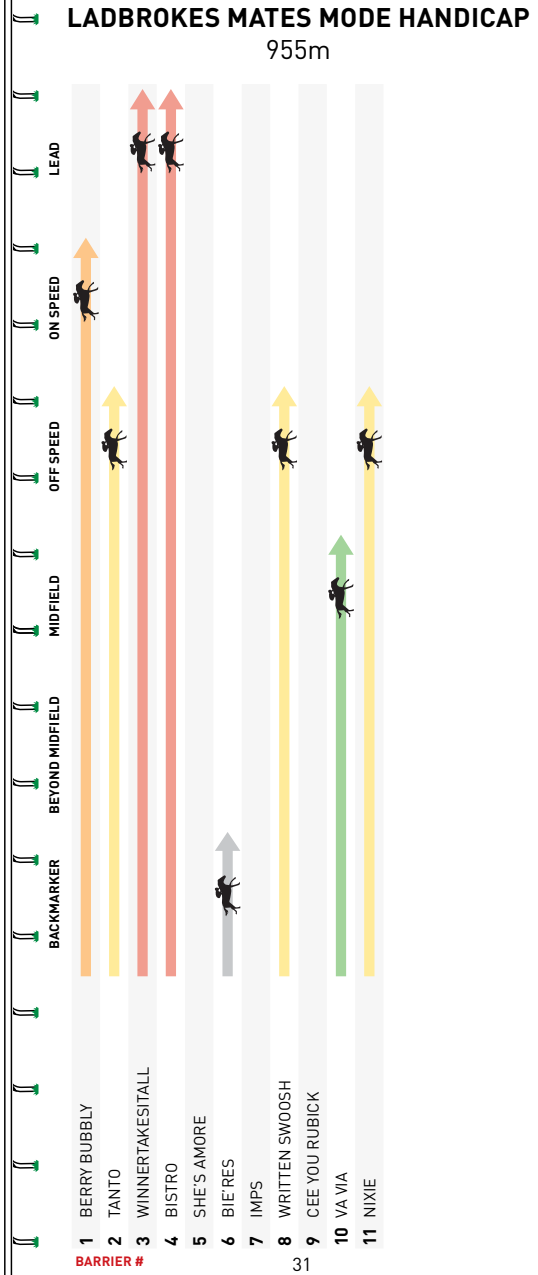

SPEED RATINGS (Horses listed by barrier)

LEAD