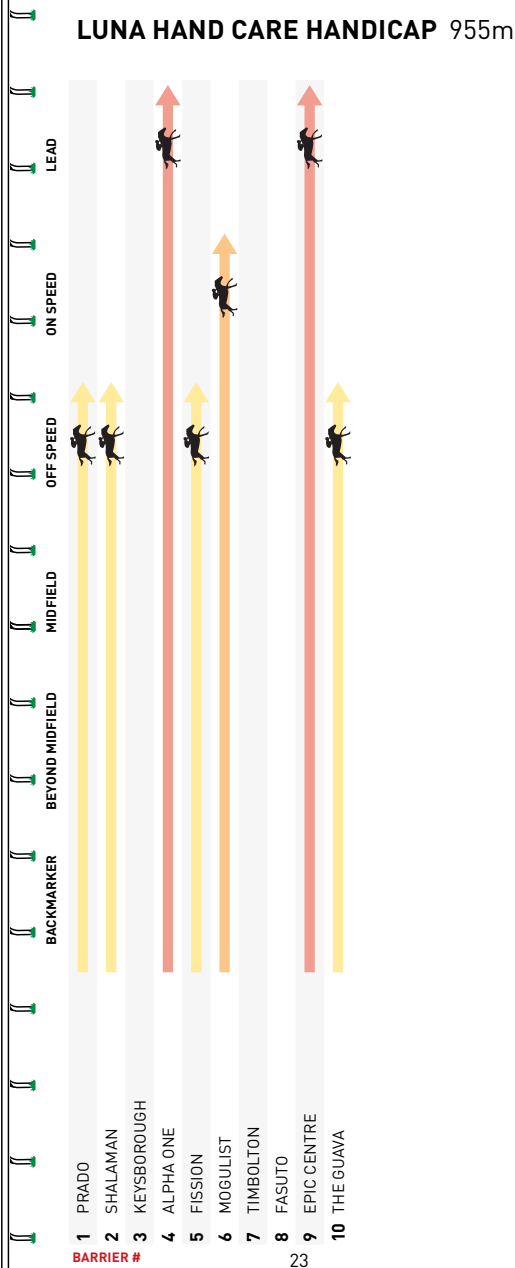

SPEED RATINGS (Horses listed by barrier)