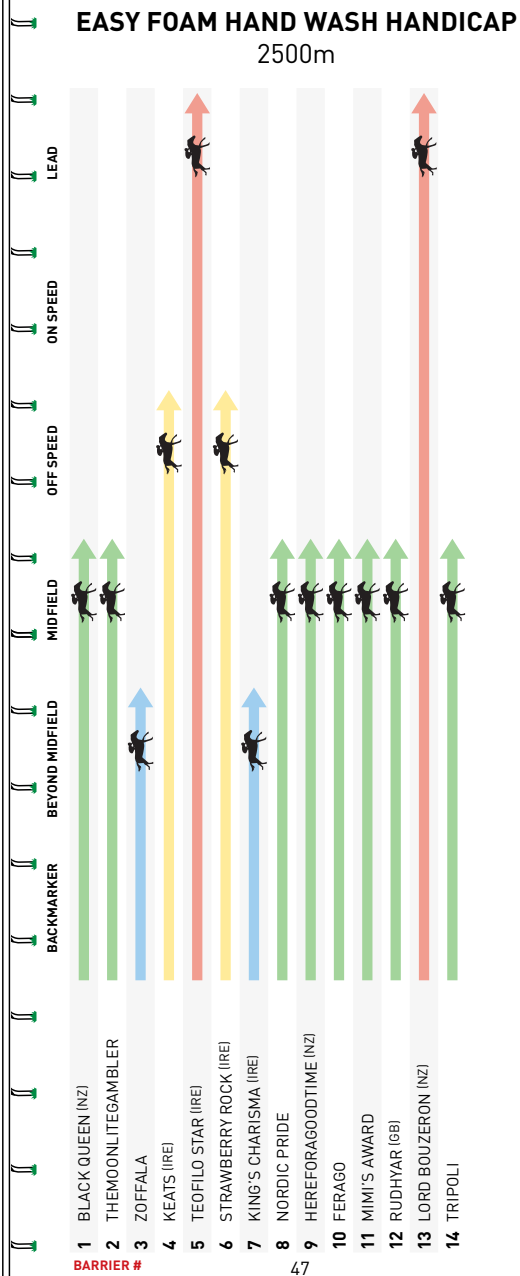

SPEED RATINGS (Horses listed by barrier)