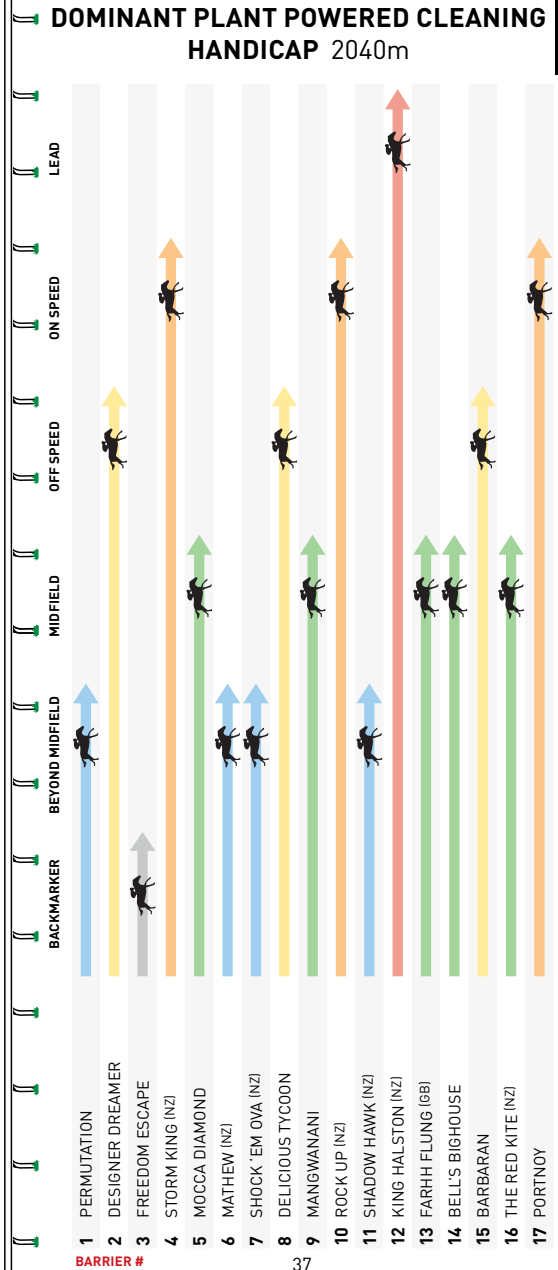

3

The Valley

10 IMPS

Michael & Luke Cerchi (Flemington)

2yo b f 02/10/19 Impending-Imprimis (Magnus) BREEDER Mr M Ruff OWNERS Bulla Thoroughbreds Pty Ltd (Mgr: M E Ruff) WHITE, GOLD AND NAVY BLUE ANGLE HORSESHOE, NAVY BLUE SLEEVES AND CAP

[7] 54kg

TEO NUGENT

FIRST START

Sire a son of champion filly Mnemosyne that was a dual Group 1 winner over 1350m at the Queensland Winter Carnival.

11 SHE'S AMORE

Peter G Moody (Pakenham OC)

2yo b f 14/11/19 More Than Ready (USA)-Sally's World (Agnes World [USA]) BREEDER Vinery Stud (Australia) Pty Ltd OWNERS A E Sear & Mrs L M Sear WHITE, BLUE STRIPED SLEEVES AND CAP

[5] 54kg

BLAIKE MCDUGALL

FIRST START

Half sister to Better Than Ready and cost $200k. Has won 1 of her last 2 jumpouts. If she can find a prominent position, she could feature in this.

TODAY'S BIG 6
@ The Valley

LEG	RACE #	RACE NAME	TIME
1	Race 4	Dominant Plant Powered Cleaning Handicap	2:30pm
2	Race 5	Easy Foam Hand Wash Handicap	3:10pm
3	Race 6	Mia Kleer Hand Sanitiser Handicap	3:50pm
4	Race 7	Ladbroke's Handicap	4:30pm
5	Race 8	Ranvet Travis Harrison Cup	5:05pm
6	Race 9	Dominant.com.au Handicap	5:40pm

SPEED RATINGS (Horses listed by barrier)

LEAD ↑

4