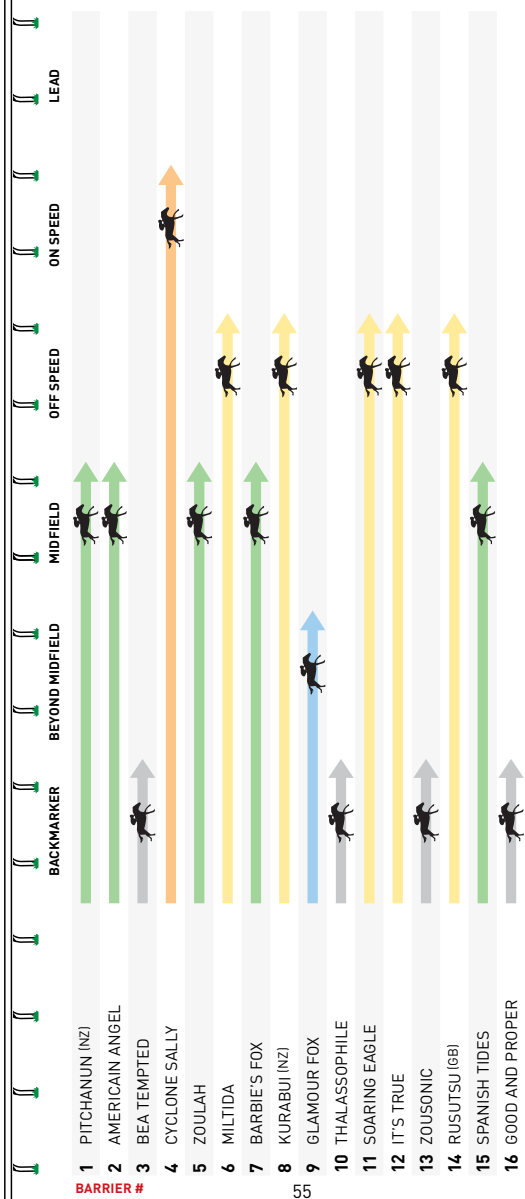

MIA KLEER HAND SANITISER HANDICAP

1600m

6