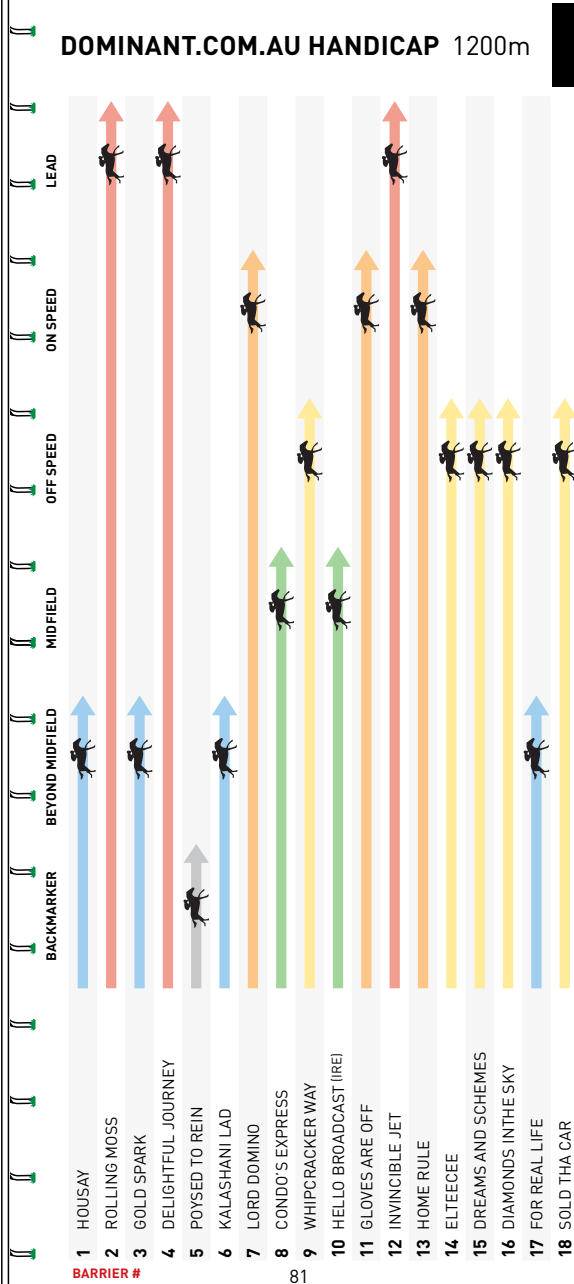

DOMINANT.COM.AU HANDICAP 1200m

9