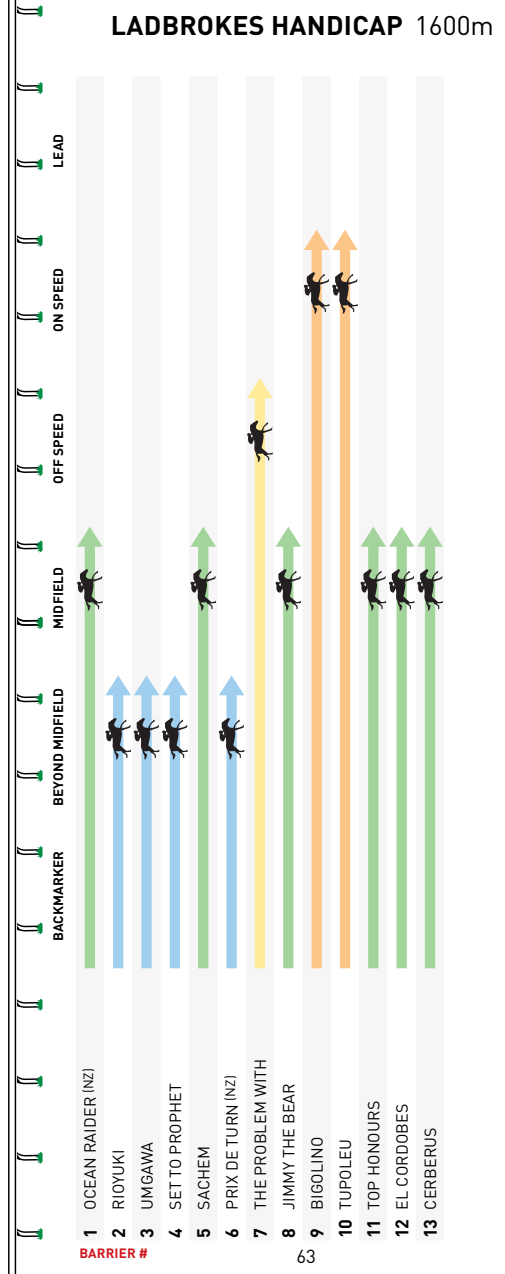

SPEED RATINGS (Horses listed by barrier)

LEAD
ON SPEED
OFF SPEED
MID FIELD
BEYOND MIDFIELD
BACKMARKER