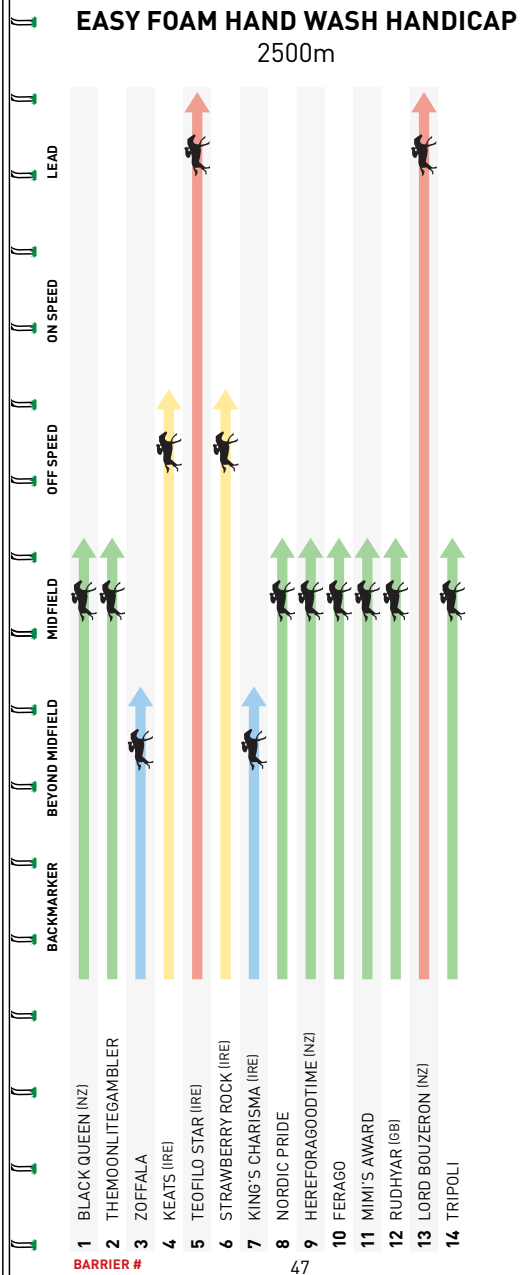

SPEED RATINGS (Horses listed by barrier)