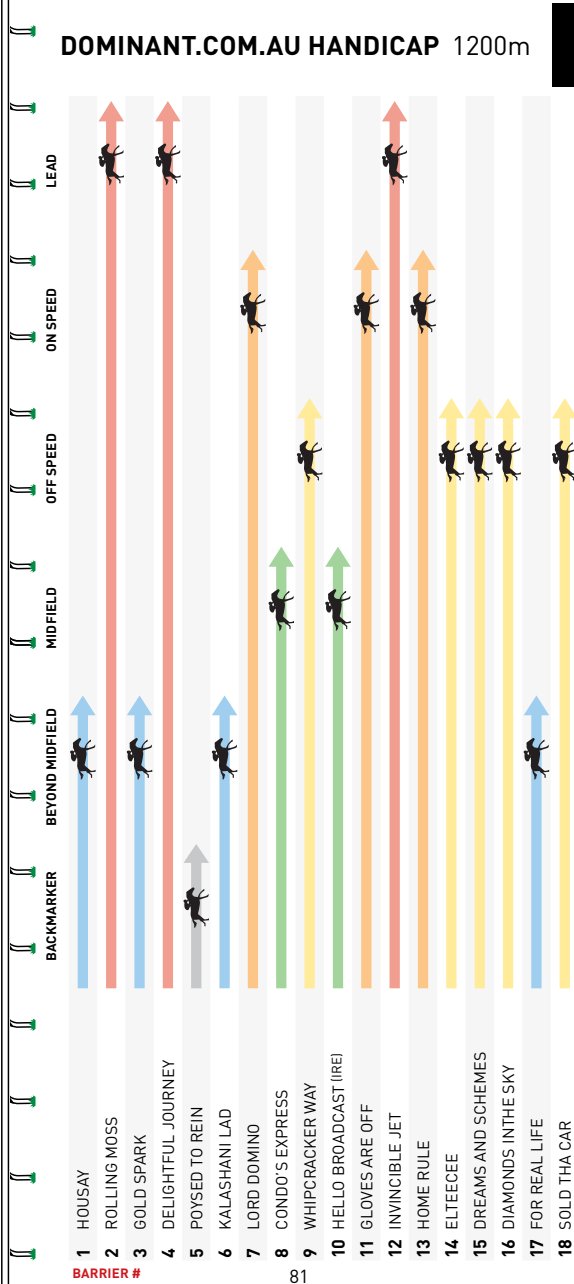

DOMINANT.COM.AU HANDICAP 1200m