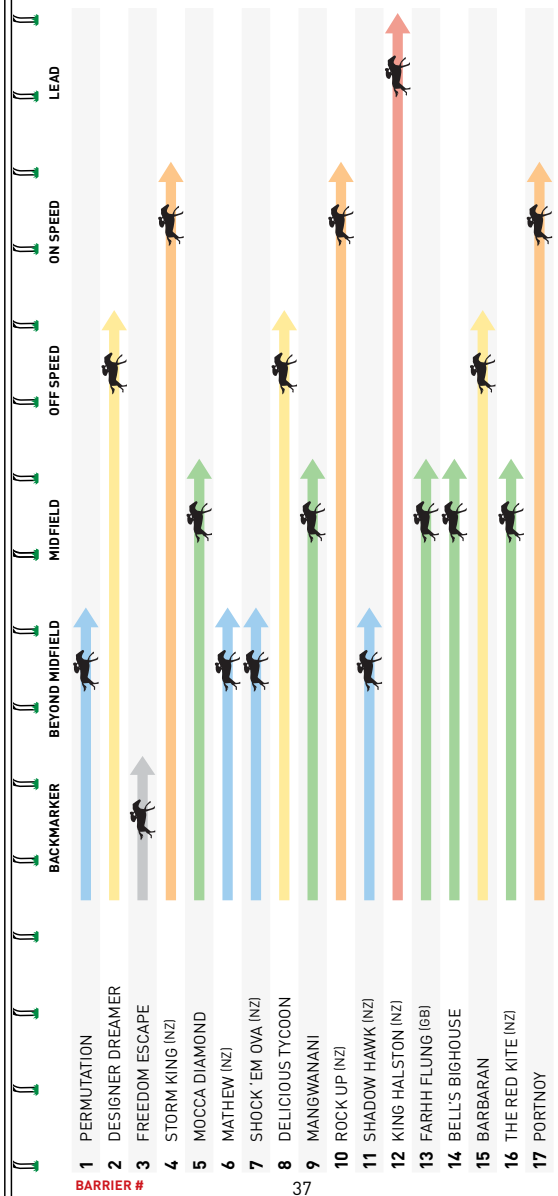

10 IMP

Michael & Luke Cerchi (Flemington)

2yo b f 02/10/19 Impending-Imprimis (Magnus) **BREEDER** Mr M Ruff **OWNERS** Bulla Thoroughbreds Pty Ltd (Mgr: M E Ruff) **WHITE, GOLD AND NAVY BLUE ANGLE HORSESHOE, NAVY BLUE SLEEVES AND CAP**

FIRST START

Sire a son of champion filly Mnemosyne that was a dual Group 1 winner over 1350m at the Queensland Winter Carnival.

11 SHE'S AMORE

Peter G Moody (Pakenham OC)

2yo b f 14/11/19 More Than Ready (USA)-Sally's World (Agnes World (USA)) **BREEDER** Vinery Stud (Australia) Pty Ltd **OWNERS** A E Sear & Mrs L M Sear **WHITE, BLUE STRIPED SLEEVES AND CAP**

FIRST START

Half sister to Better Than Ready and cost $200k. Has won 1 of her last 2 jumpouts. If she can find a prominent position, she could feature in this.

(7) 54kg

TEO NUGENT

(5) 54kg

BLAIKE MCDUGALL

SPEED RATINGS (Horses listed by barrier)

LEAD

ON SPEED

OFF SPEED

MIDFIELD

BEYOND MIDFIELD

BACKMARKER

BACKMARKER

BACKMARKER

BACKMARKER

DOMINANT PLANT POWERED CLEANING HANDICAP 2040m