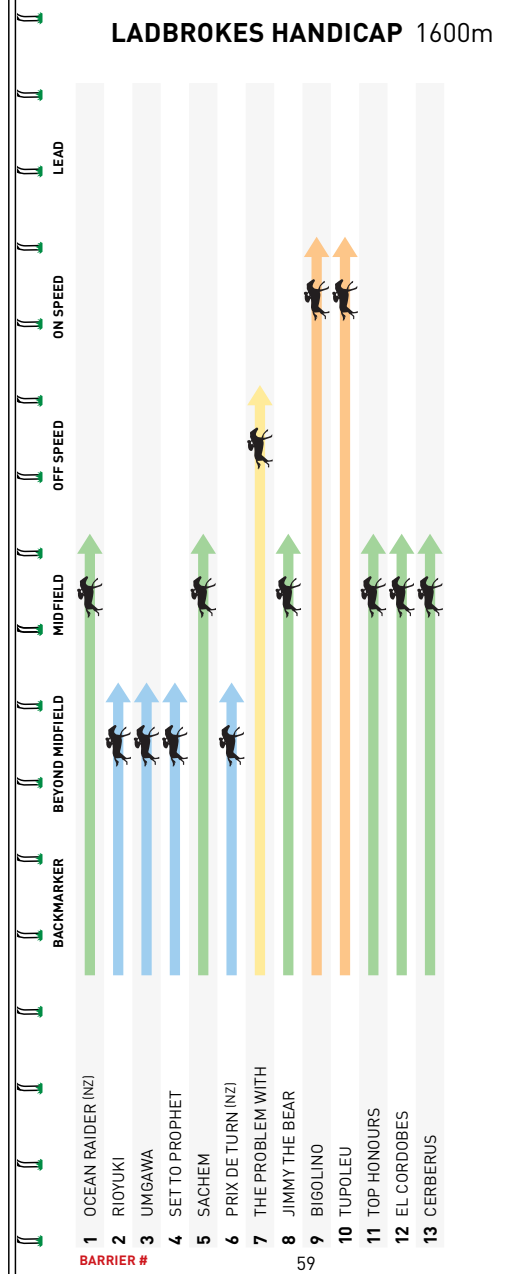

SPEED RATINGS (Horses listed by barrier)

LEAD