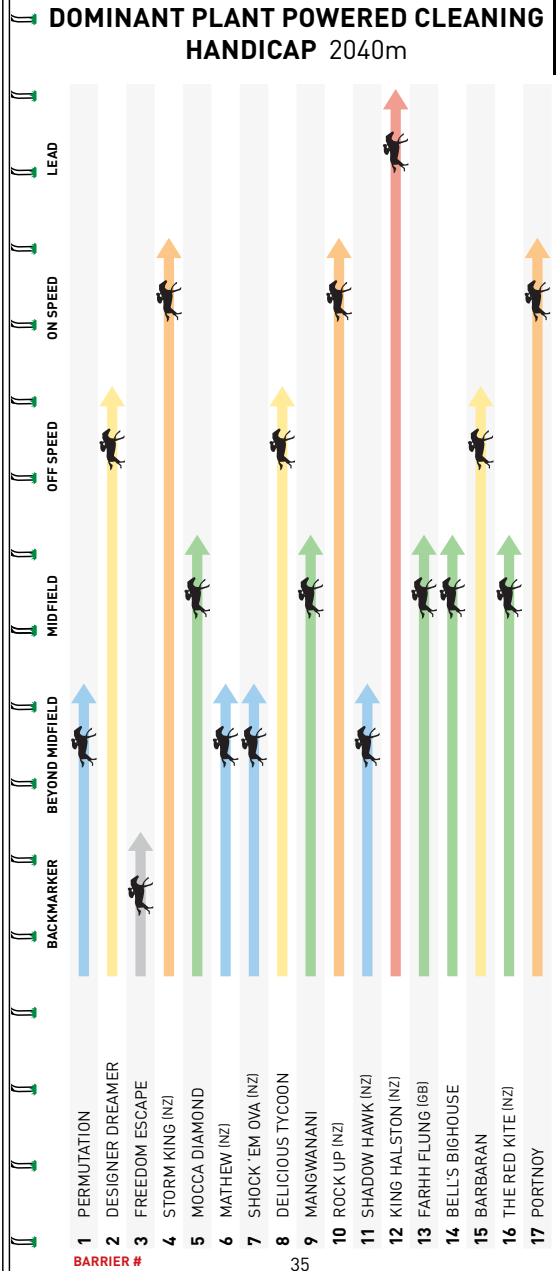

3

The Valley

10 IMP

Michael & Luke Cerchi (Flemington)

2yo b f 02/10/19 Impending-Imprimis (Magnus) BREEDER Mr M Ruff OWNERS Bulla Thoroughbreds Pty Ltd (Mgr: M E Ruff) WHITE, GOLD AND NAVY BLUE ANGLE HORSESHOE, NAVY BLUE SLEEVES AND CAP

(7) 54kg

TEO NUGENT

FIRST START

Sire a son of champion filly Mnemosyne that was a dual Group 1 winner over 1350m at the Queensland Winter Carnival.

11 SHE'S AMORE

Peter G Moody (Pakenham OC)

2yo b f 14/11/19 More Than Ready (USA)-Sally's World (Agnes World (USA)) BREEDER Vinery Stud (Australia) Pty Ltd OWNERS A E Sear & Mrs L M Sear WHITE, BLUE STRIPED SLEEVES AND CAP

(5) 54kg

BLAIKE MCDUGALL

FIRST START

Half sister to Better Than Ready and cost $200k. Has won 1 of her last 2 jumpouts. If she can find a prominent position, she could feature in this.

SPEED RATINGS (Horses listed by barrier)

LEAD
ON SPEED
OFF SPEED
MIDFIELD
BEYOND MIDFIELD
BACKMARKER

4