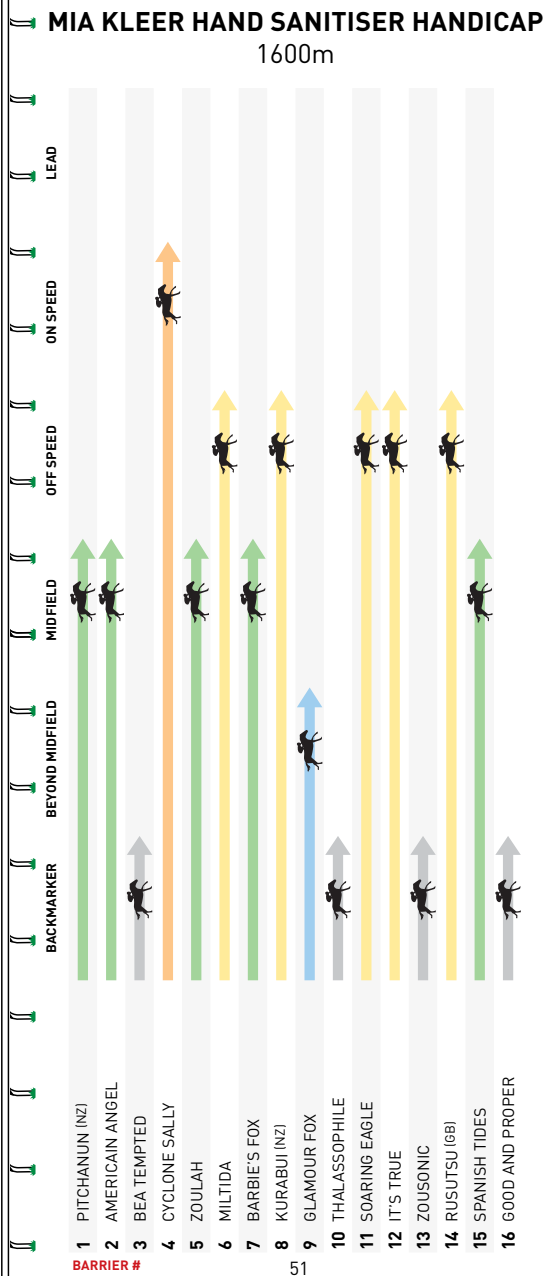

SPEED RATINGS (Horses listed by barrier)