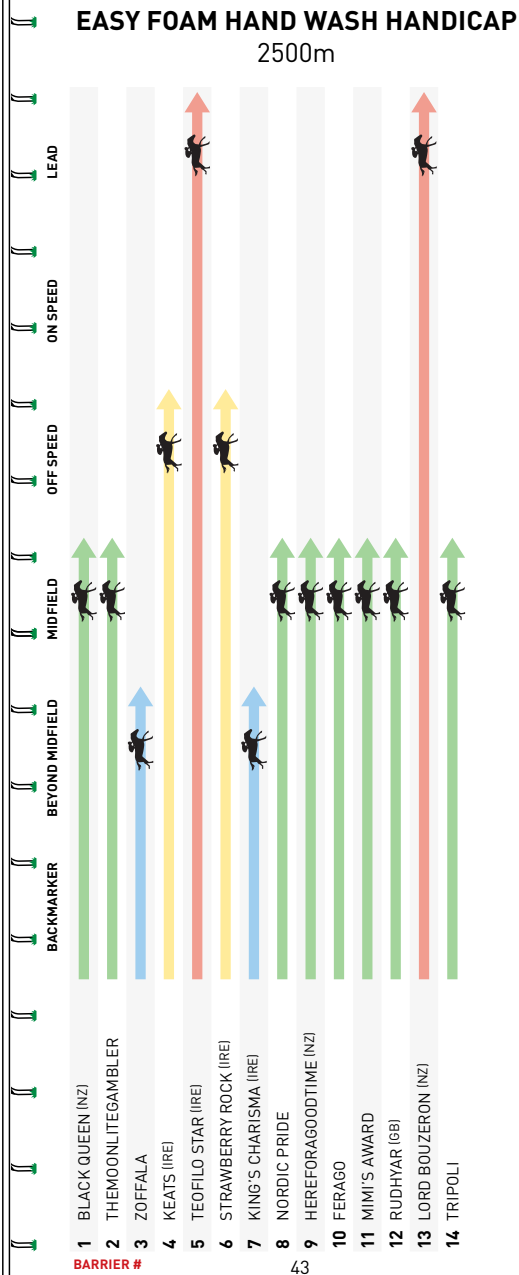

17 MANGWANANI 3EM Rtg 60 **(9) 54.5kg**

Pat Carey (Mornington (2)) **TATUM BULL** (a3/49kg)
3yo ch g 15/10/18 Crowded House (GB)-Lala Salam (Octagonal (NZ)) **BREEDER** Wyadup
Valley Farm **OWNERS** Wyadup Valley Farm (Mgr: T J Delroy) **LIGHT BLUE, GREEN HOOPS
AND CAP**

3 Starts 0-0-1 $8,400 **TECHFORM 91**

Track 0:0-0-0 **Dist** 0:0-0-0 **Trk/Dist** 0:0-0-0 **Wet** 3:0-0-1 **1st Up** 1:0-0-1 **2nd Up** 1:0-0-0

3-12 **MORNm** Mon 13Jun22 **1200** H10 MDN-SW P M Moloney (6) 59.5 $51 **1-Masterful** 59.5 **2.3L** 1:13.66

8-11 **FLEMm** Sat 2Jul22 **1600** S6 SILVERBOWL FNL B McDougall (8) 54(54.5) $41 **1-Arran Bay** 55 **11.7L** 1:37.78 **Rtg 60**

11-13 **FLEMm** Sat 16Jul22 **1700** S7 3Y HCP D W Stackhouse (11) 54(54.5) $61 **1-Thalassophile** 55.5 **7.0L** 1:44.52 **Rtg 60**

Settled back, appeared to be very one paced 11.7L at Flemington Silverbowl Fnl over 1600m Soft 6. Box seat, flat footed, never a threat late 7L at Flemington 3Y Hcp over 1700m Soft 7.

SPEED RATINGS (Horses listed by barrier)