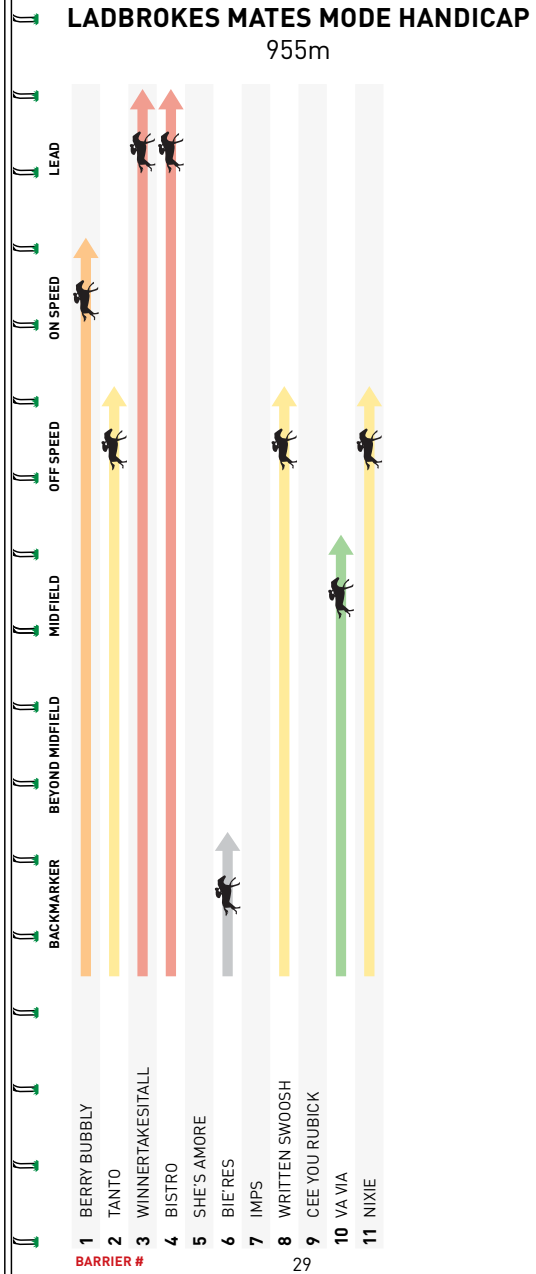

TECHFORM **86**

Track 0:0-0-0 **Dist** 4:0-0-2 **Trk/Dist** 0:0-0-0 **Wet** 1:0-0-1 **1st Up** 2:0-0-1 **2nd Up** 1:0-0-1

9-11	CAULm	Sat 9Oct21	1000 G4	DEBUTANT STKS-LR	Z Spain (3)	58	$13	1-Kiki Express 56	7.1L	58.77
3-7	BRTS	Fri 27May22	1000 Syn	MDN-SW	Dean Holland (1)	57	$4	1-Mietta 57.5	1.3L	59.23
3-8	SWH	Sun 12Jun22	975 S5	4UP MDN-SW	B McDougall (4)	57	$2,35f	1-Classy Kenny 59.5	3.3L	57.86
4-8	BRTS	Tue 28Jun22	1000 Syn	MDN-SW	Z Spain (5)	57	$2,30f	1-Ring The Bank 59.5	8.3L	1.00.75

Positioned on the pace and tried very hard but beaten into third 3.3L at Swan Hill 4Up Mdn-Sw over 975m Soft 5. Sat behind the leaders and battled the race out nicely for fourth 8.3L at Ballarat Mdn-Sw over 1000m Synthetic.

TRIFECTA COSTS - PER $1 INVESTMENT

(Halve the costs for a 50c investment)

NUMBER OF SELECTIONS BOXED	- BOX ALL	- 1 BANKER - BOX REST	- 2 BANKERS - BOX REST	- 1 ROVING BANKER - BOX REST	- 2 ROVING BANKERS - BOX REST
2	—	$2	$2	—	$12
3	$6	$6	$3	$18	$18
4	$24	$12	$4	$36	$24
5	$60	$20	$5	$60	$30
6	$120	$30	$6	$90	$36
7	$210	$42	$7	$126	$42
8	$336	$56	$8	$168	$48
9	$504	$72	$9	$216	$54
10	$720	$90	$10	$270	$60
11	$990	$110	$11	$330	$66
12	$1,320	$132	$12	$396	$72
13	$1,716	$156	$13	$468	$78
14	$2,184	$182	$14	$564	$84
15	$2,730	$210	$15	$630	$90

3 selections must finish in the first 3 places.

Banker must finish 1st. 2 others must finish 2nd & 3rd

Banker must finish in one of the first three places

Both Bankers must finish in the first three places

SPEED RATINGS (Horses listed by barrier)