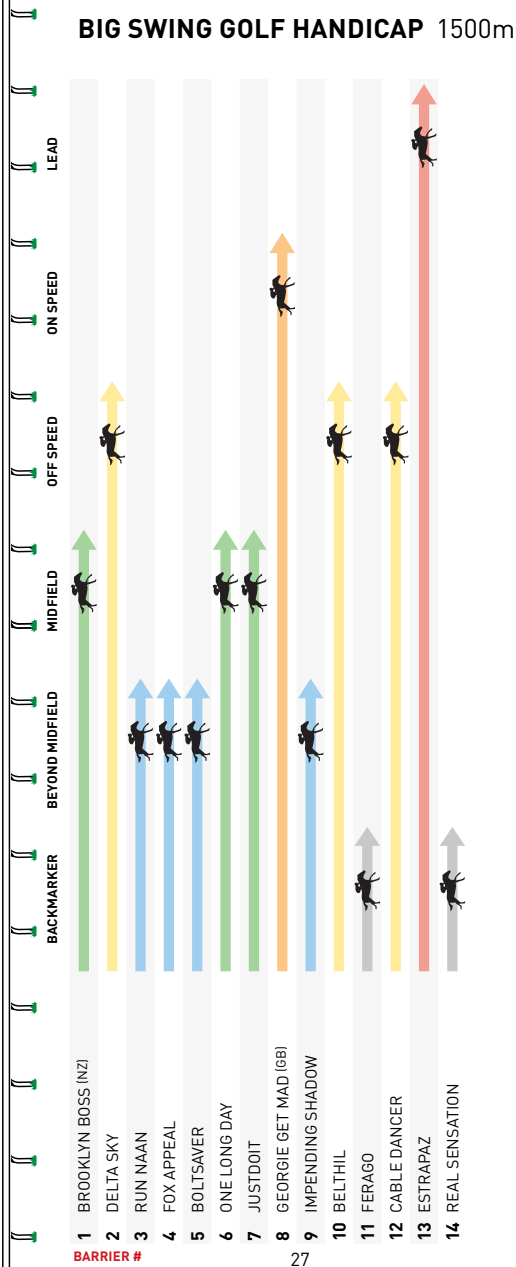

SPEED RATINGS (Horses listed by barrier)