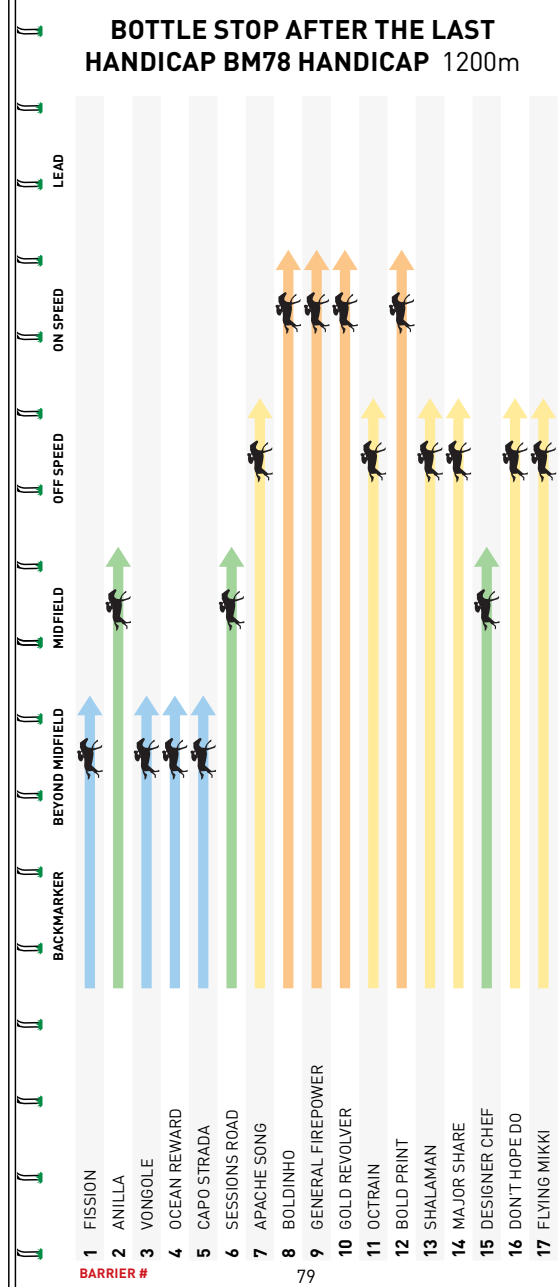

WHAT ARE YOU REALLY GAMBLING WITH?

For free and confidential support call 1800 858 858 or visit gamblinghelponline.org.au

SPEED RATINGS (Horses listed by barrier)