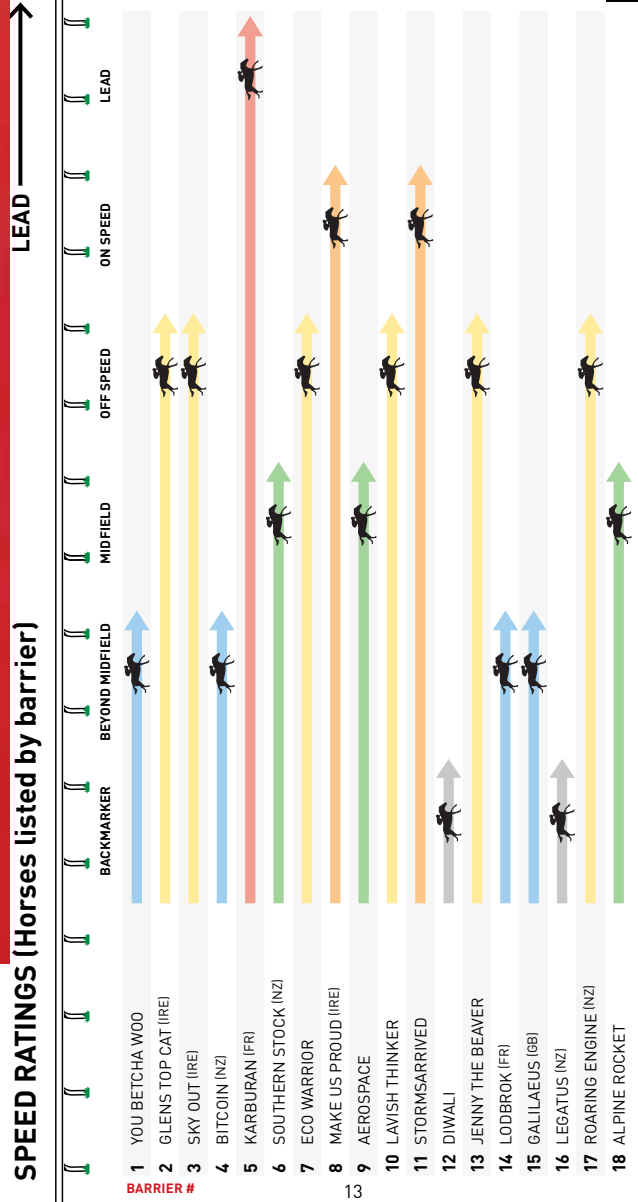

SPEED RATINGS (Horses listed by barrier)