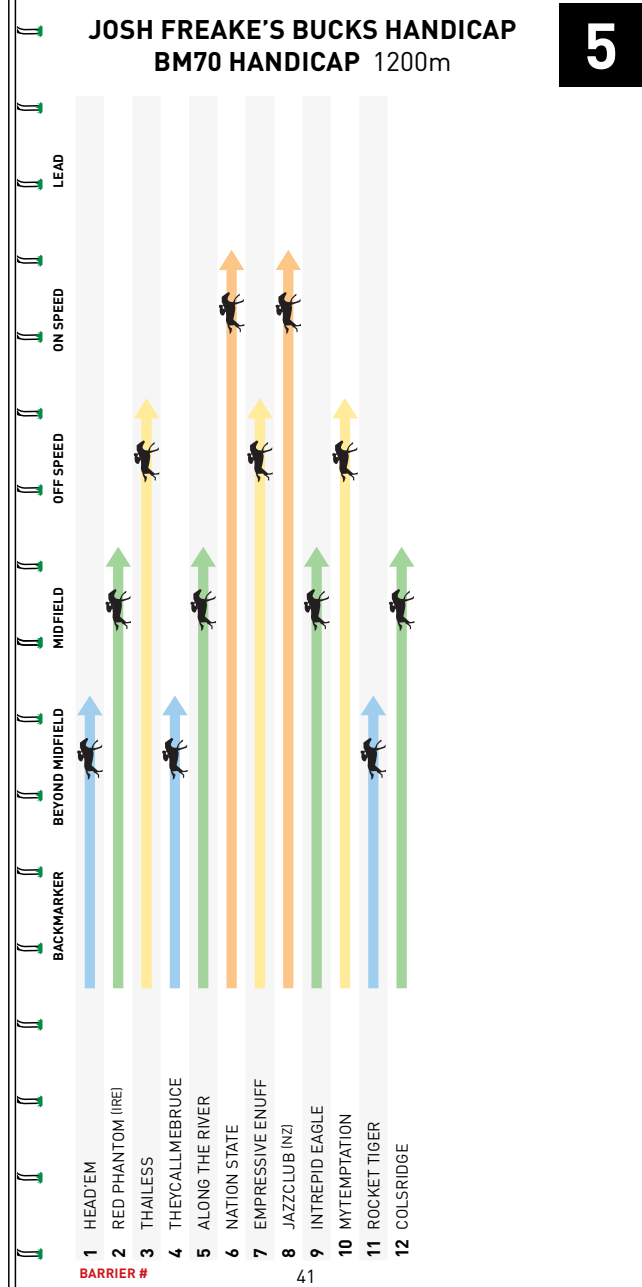

FINAL OPPORTUNITY – NOW SELLING

UNDER CONSTRUCTION
MOVE IN SPRING 2025

ARTIST'S IMPRESSION

TRACKSIDE HOUSE

AT MOONEE VALLEY PARK

LIMITED GARDEN FACING RESIDENCES REMAINING

Nestled within 20 hectares of parkland overlooking the iconic Moonee Valley Racecourse and city skyline, Trackside House is an opportunity to live unlike any other.

1 BEDROOM FROM $517,500
2 BEDROOMS FROM $585,000

TO REGISTER, VISIT
TRACKSIDEHOUSE.COM.AU
OR CALL 1300 426 866

SPEED RATINGS (Horses listed by barrier)