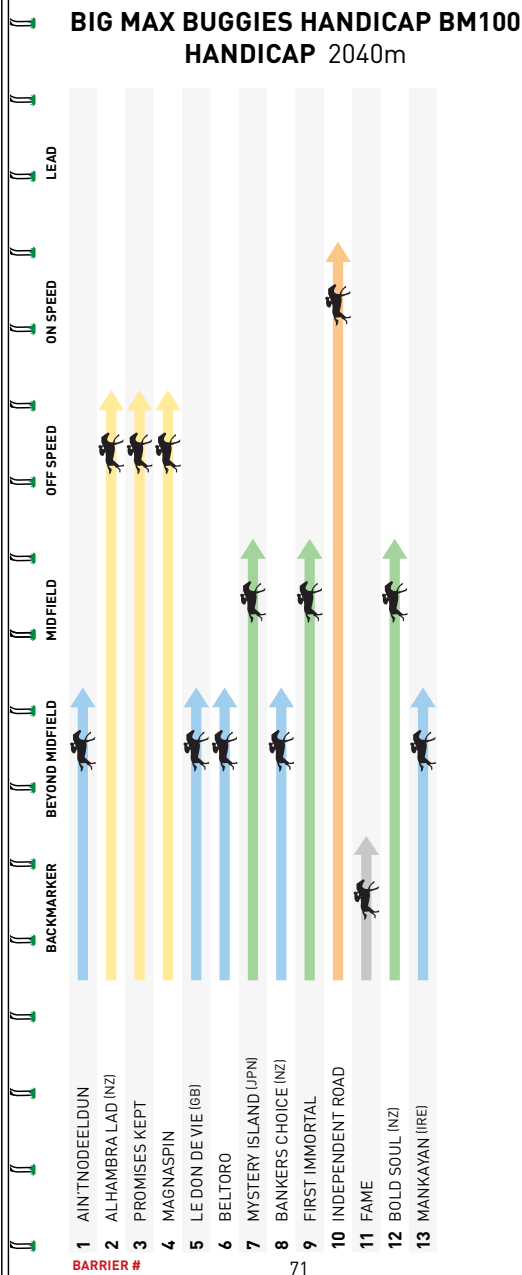

SPEED RATINGS (Horses listed by barrier)