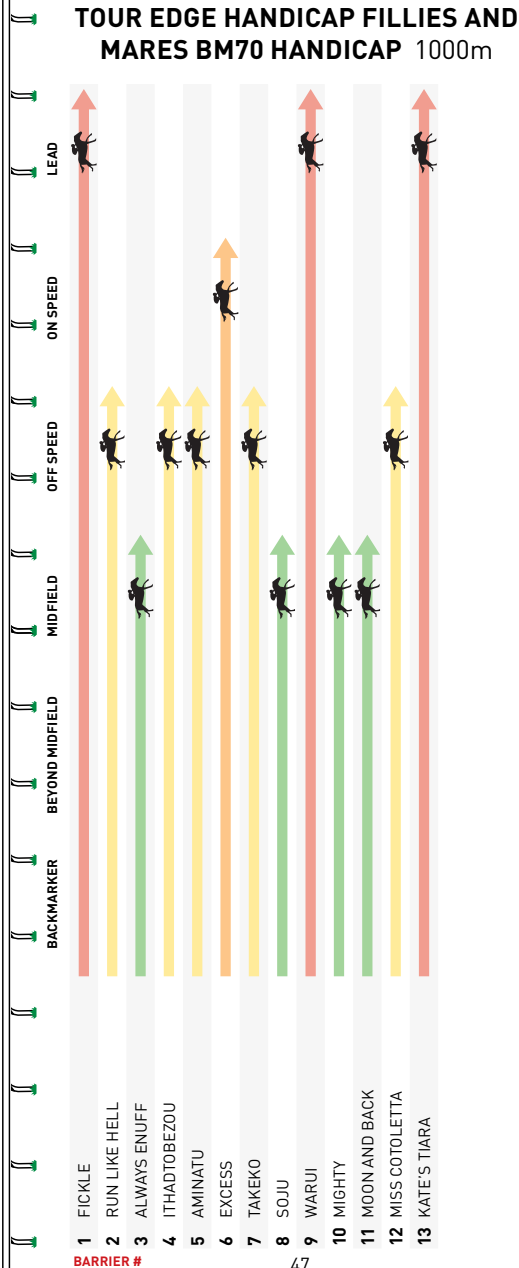

(d) 15 Starts 3-5-1 $135,310

10-16	FLEMm	Sat 8Jun24	1100 G4	3Y-Qlty	D Yendall (1)	54	$71	1-Right To Party 55.5	4.4L	1:03.72	R67
12-14	CAULm	Sat 29Jun24	1200 S6	3YF HCP	D Yendall (12)	54	$21	1-Bossy Nic 59	8.8L	1:11.07	R66
2-7	ARAT	Sun 10Nov24	1100 G3	BM64	L Meech (4)	58	$4.60	1-Esecutor 59.5	0.2L	1:03.38	R64
2-9	M VmN	Fri 29Nov24	1200 G3	Mares BM64	J D Hill (3)	60	$8	1-Apache Song 61	4.3L	1:10.37	R64
1-12	CAUHm	Sat 14Dec24	1200 G4	BM70	JK Kennedy(a) (3)	55(53)	$11	2-Along The River 61.5	1.3L	1:09.72	R64

Nice run for second despite winner being too strong late 4.3L at The Valley Mares Bm64 over 1200m.

Held off rivals for a soft win 1.3L at Caulfield Heath Bm70 over 1200m.

12 JAZZCLUB (NZ) R63 **(8) 54.5kg**

Ciaran Maher (Cranbourne) **HARRY COFFEY**

3yo b g Ardrossan-Vanilla Essence (NZ) [Pins] **BREEDER** Waikato Stud Ltd **OWNERS** A Kheir, J A O'Neill, A K Racing, Group 1 Bloodstock, Carty Racing, D Edmonds & B D Nettelford **NAVY BLUE, PALE YELLOW SPOTS, HALVED SLEEVES, QUARTERED CAP**

(w) 2 Starts 1-0-1 $19,350

1-11	SEYM	Tue 2Jul24	1300 S6	2Y MDN-SW	E P Brown (5)	58	$3.50	2-Almighty Jab 58	2.3L	1:18.91	
3-7	SANHm	Wed 24Jul24	1300 S6	2YO HCP	E P Brown (1)	59	$2f	1-Photograph 56.5	4.5L	1:19.32	R63

Settled on pace and proved far too good winning 2.3L at Seymour 2Y Mdn-Sw over 1300m Soft 6. Led the field however was reeled in late for third 4.5L at Sportsbet Sandown Hillside 2Yo Hcp over 1300m Soft 6.

SPEED RATINGS (Horses listed by barrier)