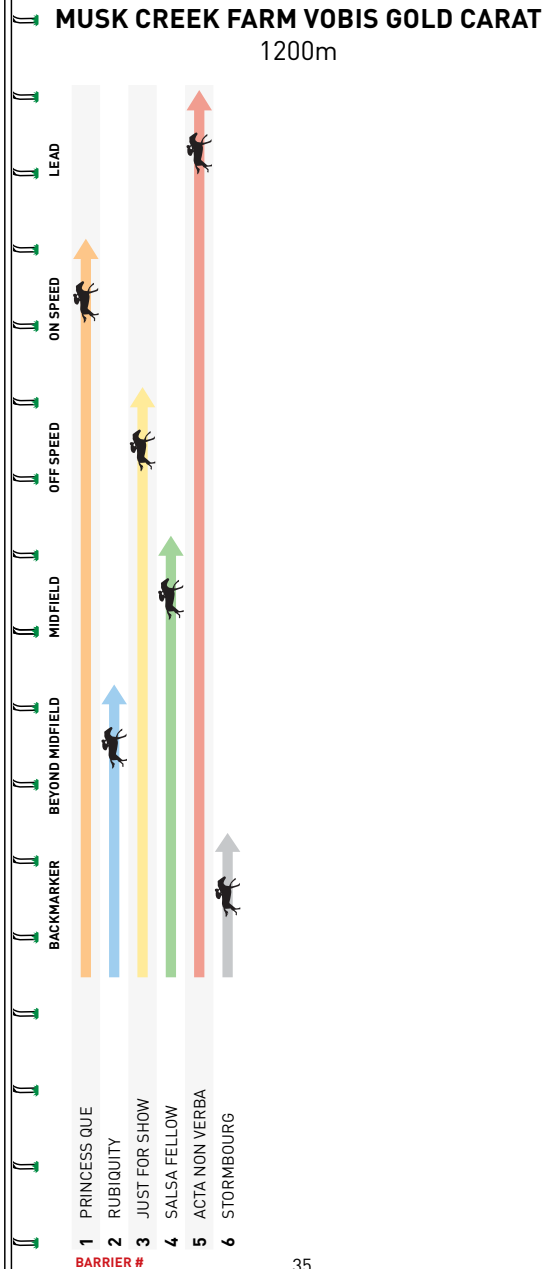

10 FOX APPEAL R67

Craig Weeding (Wangaratta)

(4) 58.5kg

DANIEL STACKHOUSE

5yo b g Fowledge-Tennessee Charm (Golden Snake (USA)) BREEDER Ms R Jacobs OWNERS R Fraser, Mrs C Bennett, G J Simmonds, Mrs S Simmonds, Mrs A Malone, Mrs L Malone, Ms L G McMillan, C Boyd, Miss R L Jacobs, A Johansson, M W Hooper & K Fraser

WHITE, RED LIGHTNING BOLT, BLACK SLEEVES, RED ARMBANDS AND CAP

(dw) 28 Starts 5-3-9 $137,595

TECHFORM 92

Nice effort for fourth when running on late 6L at Kilmore Bm64 over 1450m Heavy 9. Looked in control winning 0.4L at Cooma Cooma Cup Bm76 over 1600m Soft 6. Could be the value selection this race.

11 BROOKLYN BOSS (NZ) R66

Shannon Roughan (Pakenham)

THOMAS STOCKDALE

(1) 58kg

6yo b g Prince of Brooklyn-Zoe Brook (NZ) [Stravinsky (USA)] BREEDER J J Coultz

OWNERS J Brown & Mrs R I V Borrione BLACK, TURQUOISE SEAMS

(w) 27 Starts 4-5-3 $176,200 TECHFORM 87

Track 2:0-2-0 Dist 1:0-0-0 Trk/Dist 0:0-0-0 Wet 9:2-1-2 1st Up 6:2-0-1 2nd Up 5:1-1-0

4-9	YVL	Fri 29Mar24	1500	G3	BM70	L Currie (5)	59	$4.60	1-Oh Too Good 56	3.3L	1:29.68 R68
2-10	CAUHM	Wed 17Apr24	1800	G4	BM64 Hcp	J Fry (1)	62	$12	1-Tolpuddle 62	0.1L	1:52.60 R68
4-13	CAULM	Sat 27Apr24	1800	G4	BM70	B Allen (2)	59	$10	1-Albanian I Am 58	3.1L	1:49.67 R68
1-12	MORPm	Sat 11May24	1800	G4	0-68	D M Lane (1)	60	$3.90F	1-King's Capital 59.5	2.1L	1:52.10 R68
10-12	PAKMN	Fri 8Nov24	1400	G4	BM64	L K Cartwright (a) (8)	61.5(59.5)	$15	1-Rubology 60.5	7.6L	1:25.02 R67

12 RUN NAAN (Blks) R65

Vincent Hall (Morningston)

TATUM BULL (a2/49kg)

(3) 57.5kg

7yo b g Makfi (GB)-Raneen (NZ) [Perfectly Ready] BREEDER Sheikh Mohammed Bin Khalifa Al Maktoum OWNERS B Stobie, B McDonald, B Bergen, V Hall, 5 Sons Racing, D Akon, D Scott, B Carlisle, A Gleeson, E Paul, D Sampson, B Shuttleworth & A Martin

TURQUOISE, SILVER EPAULETTES, DIAGONAL STRIPED SLEEVES, SILVER POM POM

(dw) 70 Starts 9-5-5 $1,607,245

TECHFORM 89

Track 0:0-0-0 Dist 4:1-0-1 Trk/Dist 0:0-0-0 Wet 4:1-0-0 1st Up 1:1-1-1 2nd Up 10:1-0-1

The Valley

3

13 IMPENDING SHADOW (Blks) R66

Gwenda Johnstone (Echuca)

ROSE HAMMOND (a3/50kg)

(9) 56kg

5yo b or br m Impending-Our Lona [Invincible Spirit (IRE)] BREEDER Mr R C MacKenzie OWNERS R C MacKenzie, Mrs D MacKenzie, S J Mackenzie & S Mackenzie PINK, ORANGE AND YELLOW STRIPED SLEEVES

(w) 30 Starts 4-4-4 $154,265

TECHFORM 93

8-9	BDGO	Sat 19Oct24	1300	S6	BM64	L Riordan (2)	58.5	$6	1-Sasqualah 59.5	3.1L	1:18.63 R65
4-7	M VmN	Fri 1Nov24	1200	G3	F&M BM70	J Noonan (5)	57	$41	1-Sparkling 60.5	2.7L	1:09.87 R64
9-12	DON	Sun 17Nov24	1350	G4	BM70	R L Hammond (a) (12)	54.5(53)	$26	1-Flying Fizz 57.5	9.5L	1:19.76 R63
1-7	BDGO	Tue 3Dec24	1400	H9	BM58	R L Hammond (a) (4)	60(57)	$3.20	2-Expatee 57	0.4L	1:27.30 R62
2-8	M VmN	Fri 13Dec24	1523	G3	BM64	R L Hammond (a) (2)	59(56)	$5.50	1-One Long Day 60.5	0.2L	1:31.26 R66

14 DELTA SKY R65

Lee & Shannon Hope (Seymour)

(2) 55.5kg

5yo b m Toronado (IRE)-Au Fait [More Than Ready (USA)] BREEDER Mr P Jones OWNERS

A B Buckley, Ms F M McLean-Racing, Mrs M E Wischusen, D S Weidenbach, F Macheda,

M P Adams, Saniuga? Leaving (Mgr: M De Navil), Mrs C D Shinn, R J Baner, Mrs S M

(d) 15 Starts 3-2-2 $78,355

TECHFORM 91

Track 0:0-0-0 Dist 4:3-0-0 Trk/Dist 0:0-0-0 Wet 5:0-1-0 1st Up 4:0-1-1 2nd Up 4:1-0-1

The Valley

STRAPPER MEAL PACKS

Proudly supported by

MUSK CREEK FARM

A premium boutique farm
in Flinders, Victoria

Musk Creek Farm | David Kobritz & Teresa Poon

Farm Managers: Scott & Bec Williamson

M: +61 438 398 679 E: Scott@muskcreekfarm.com.au E: Bec@muskcreekfarm.com.au

7 Musk Creek Road, Flinders, VIC, 3929

Indulge

YOURSELF

SEASONAL EATS, TIMELESS ALLURE

WED-SAT, 12PM-LATE | SUN 11AM ONWARDS

TOTEBARANDDINING.COM.AU

SPEED RATINGS (Horses listed by barrier)