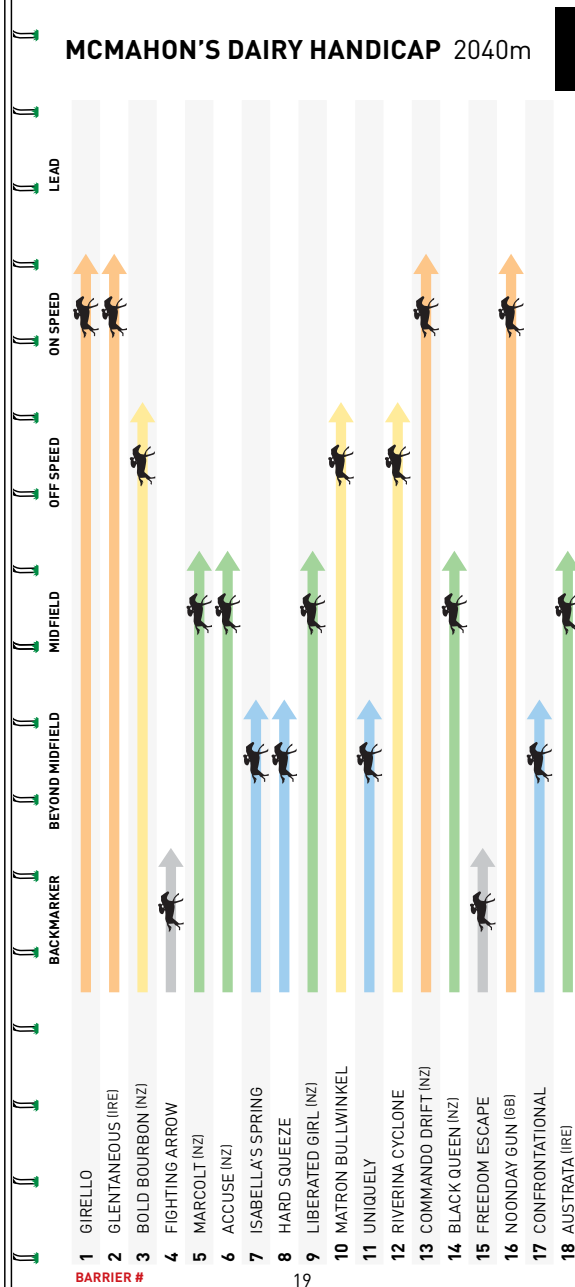

CATANACH'S JEWELLERS

JOCKEY

PREMIERSHIP

Presented to the jockey who accumulates the most points during
The Valley season of 2022/23 with the winner taking home a
Catanach's Jewellers voucher and trophy.

LEADERBOARD

1st	Damien Oliver	55 points
2nd	Craig Williams	49 points
3rd	Jamie Kah	39 points
4th	Alana Kelly	31 points

Scoring works on a 3,2,1 points system.
In the case of a draw the winning prize will be evenly split amongst the highest scorers.

Catanach's
Jewellers
over 140 years of excellence

1212 High Street, Armadale Victoria 3143
+61 3 9509 0311
www.catanachs.com.au

SPEED RATINGS (Horses listed by barrier)