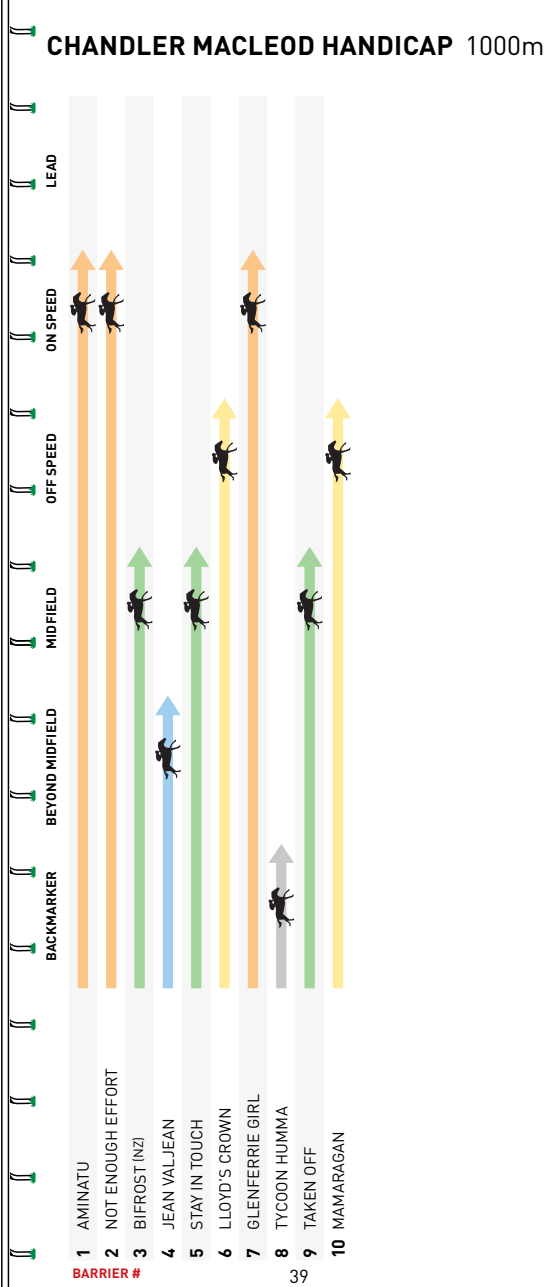

CHANDLER MACLEOD HANDICAP 1000m

5