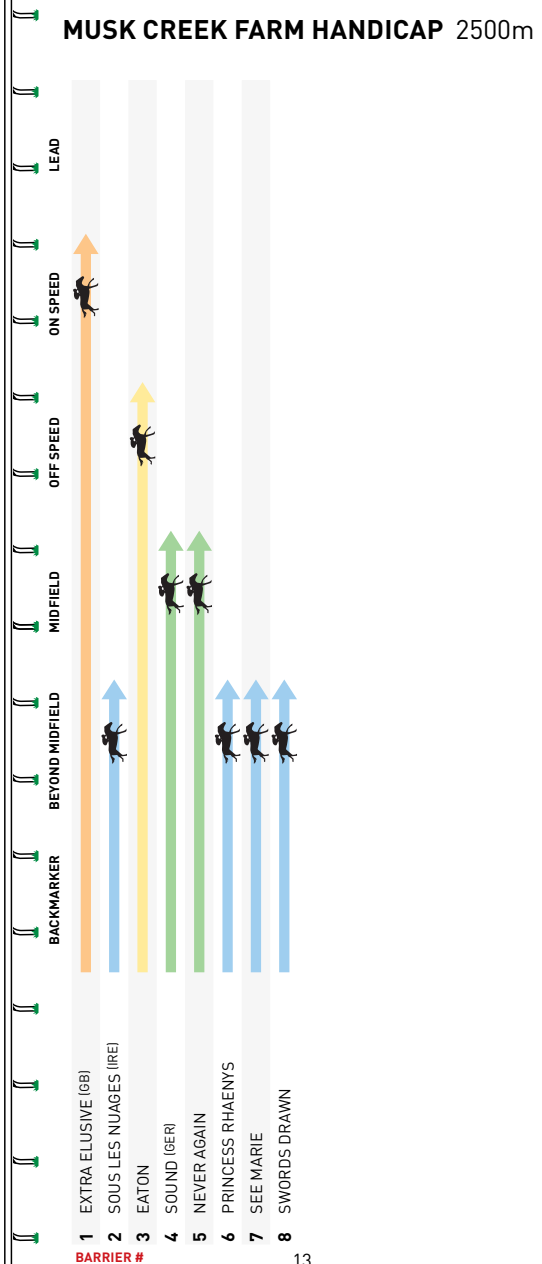

EACH WAY

An Each Way combines the win and place bets. If your runner win, you will collect both a win and a place dividend. If your runner finishes 2nd or 3rd, you will collect a place share only.

FIRST 4

Pick the runners you think will finish 1st, 2nd, 3rd, and 4th in a race, in the correct finishing order. If you "box" your selections, they can finish 1st, 2nd, 3rd or 4th in any order.

QUADDIE

Find the Quaddie selections field in your race card and simply tick the box next to each of the runners you would like to include across the four designated races.

SAME RACE MULTI

Select between 2 to 4 runners to finish anywhere you choose in the top four. Ladbrokes offers Same Race Multi on thoroughbred, greyhound, harness and international races.[^]

BLENDED

Back multiple runners from the same race and get more winning chances with a Blended Bet.*

TRIFECTA

Pick the runners you think will finish 1st, 2nd or 3rd in a race, in the correct finishing order. If you "box" your selections, they can finish 1st, 2nd or 3rd in any order.

QUINELLA

Select the first two placegetters in any order.

EXACTA

Select the first two placegetters past the post in the correct order.

SCAN TO GET STARTED

[^]Available from approx. 1 hour before race meeting start time. Availability dependent on field size.
T&Cs apply and available on website. Gamble Responsibly.
*Minimum price $1.10 for Blended bet. Gamble Responsibly.

SPEED RATINGS (Horses listed by barrier)