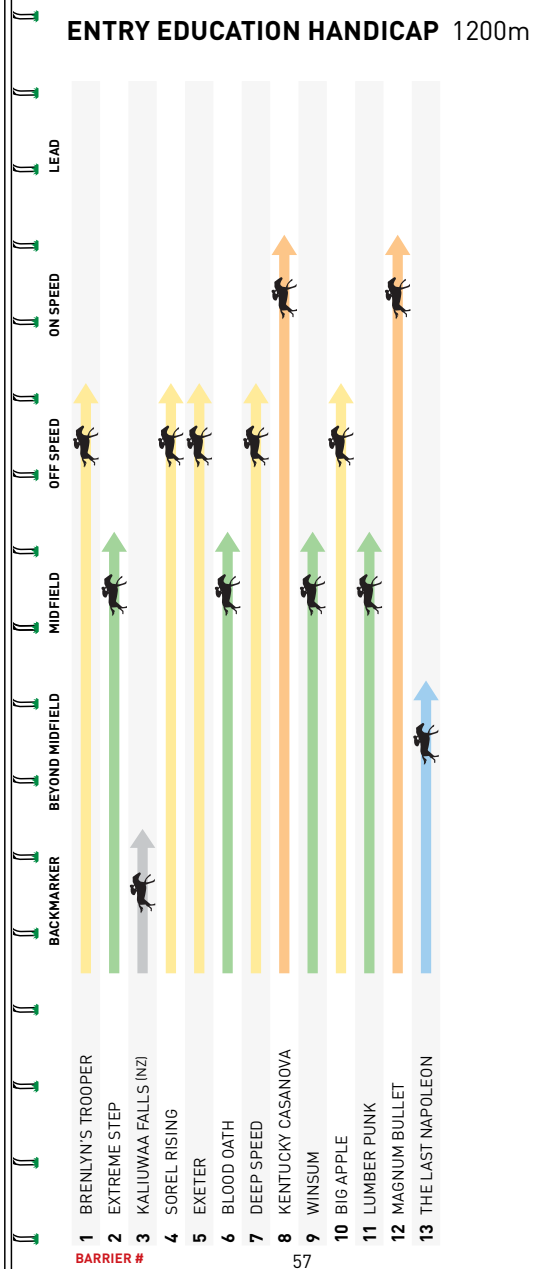

TRACKSIDE HOUSE

AT MOONEE VALLEY PARK

MOONEE VALLEY PARK'S FIRST TRACK FACING RESIDENCES

Nestled within 20 hectares of parkland overlooking the iconic Moonee Valley Racecourse and city skyline, Trackside House is an opportunity to live unlike any other.

WWW.TRACKSIDEHOUSE.COM.AU
1300 426 866

SPEED RATINGS (Horses listed by barrier)

LEAD ↑