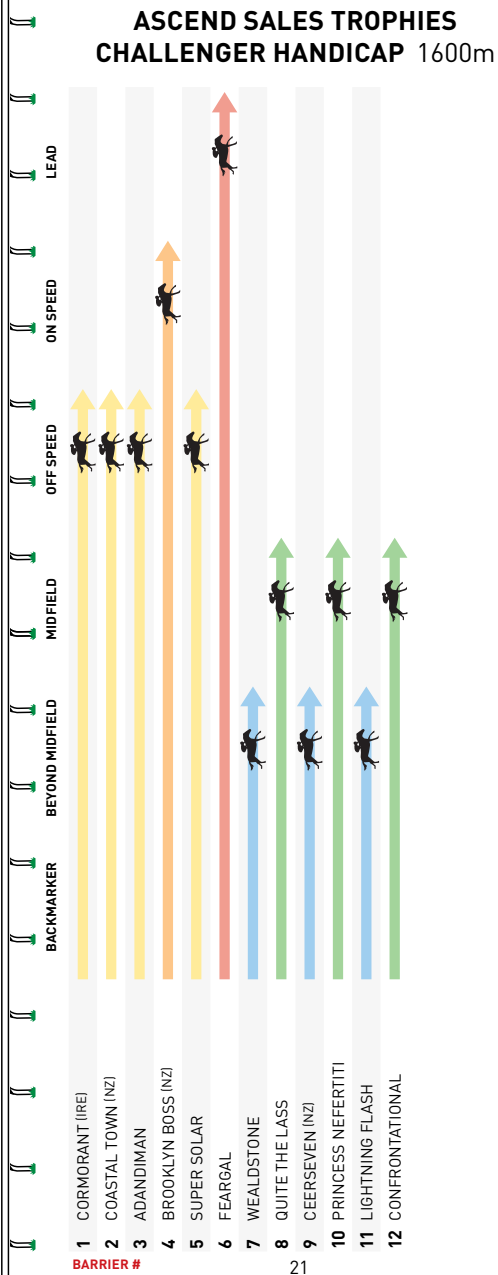

SPEED RATINGS (Horses listed by barrier)

LEAD