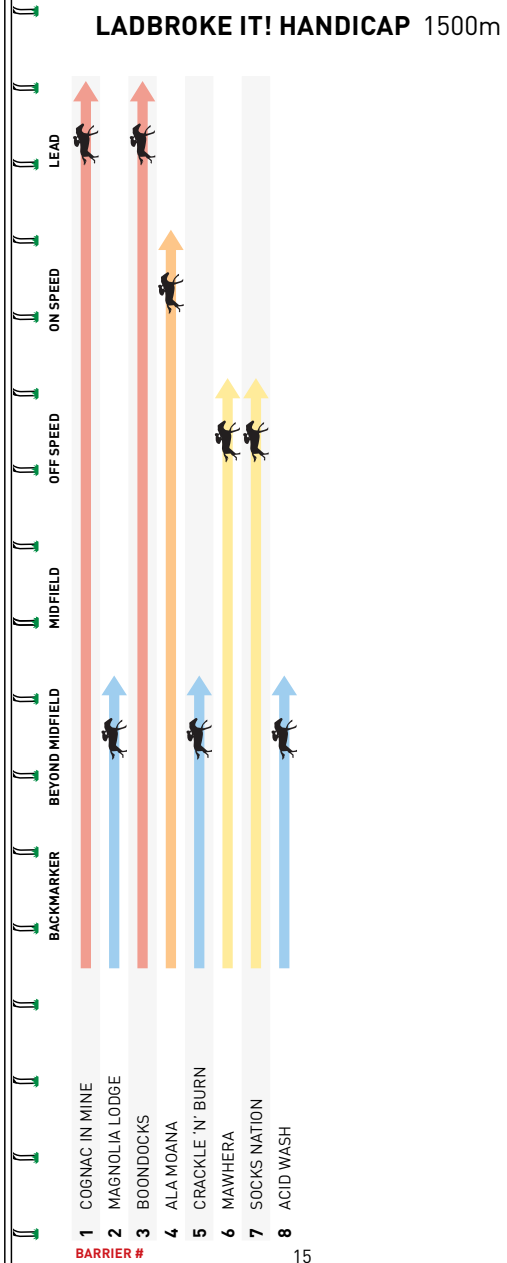

Stonepine House

AT MOONEE VALLEY PARK

FINAL OPPORTUNITY - NOW SELLING

Final opportunity to buy at Stonepine House within Moonee Ponds' most exciting new precinct.

- 1 BED, 1 BATH, 1 CAR - **SOLD OUT**
- 2 BED, 1 BATH, 1 CAR FROM - **SOLD OUT**
- 2 BED, 2 BATH, 2 CAR FROM **$799,000**
- 3 BED, 2 BATH, 2 CAR FROM **$1,595,000**

WWW.STONEPINEHOUSE.COM.AU
1300 426 866

HAMTON™

SPEED RATINGS (Horses listed by barrier)

LEAD