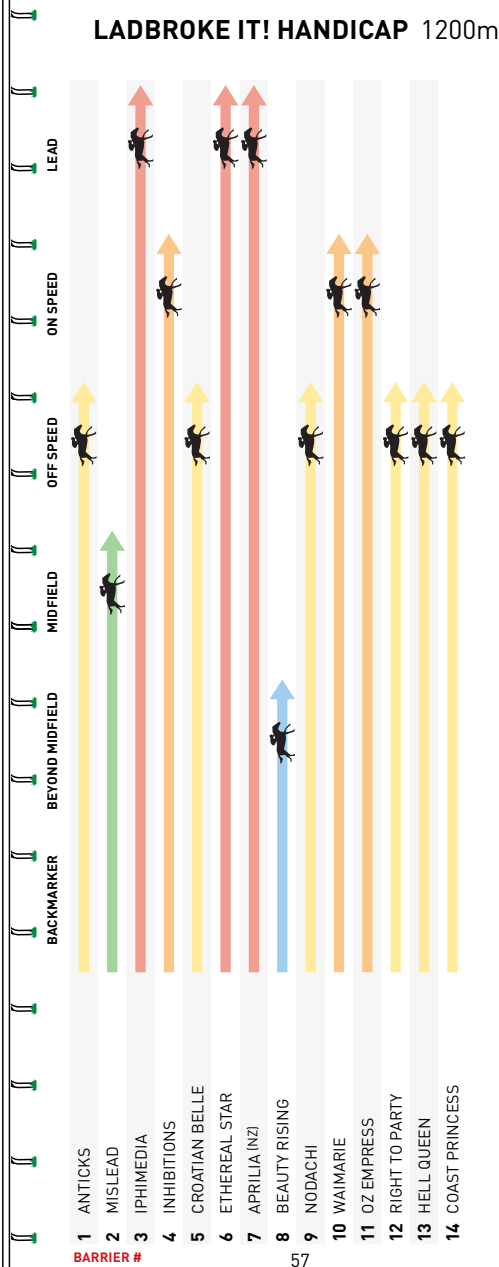

SPEED RATINGS (Horses listed by barrier)