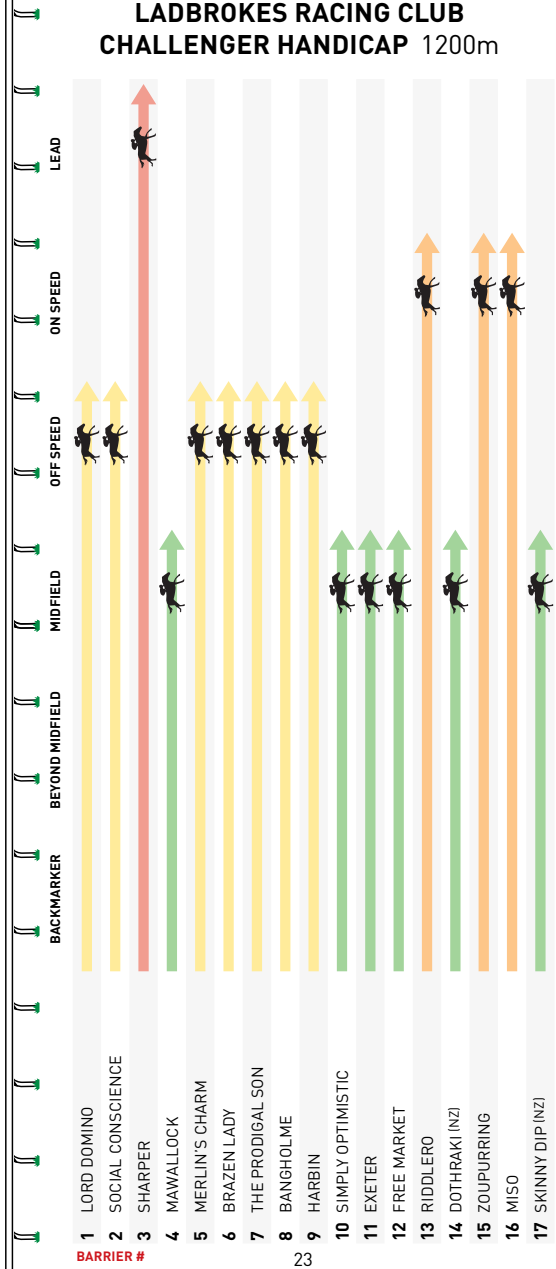

LEAD ↑

BARRIER #

23

Ladbrokes RACING CLUB

GET THE RACING OWNERSHIP EXPERIENCE

through our stable of 15+ runners

Ladbrokes

CHANCES ARE YOU'RE ABOUT TO LOSE.