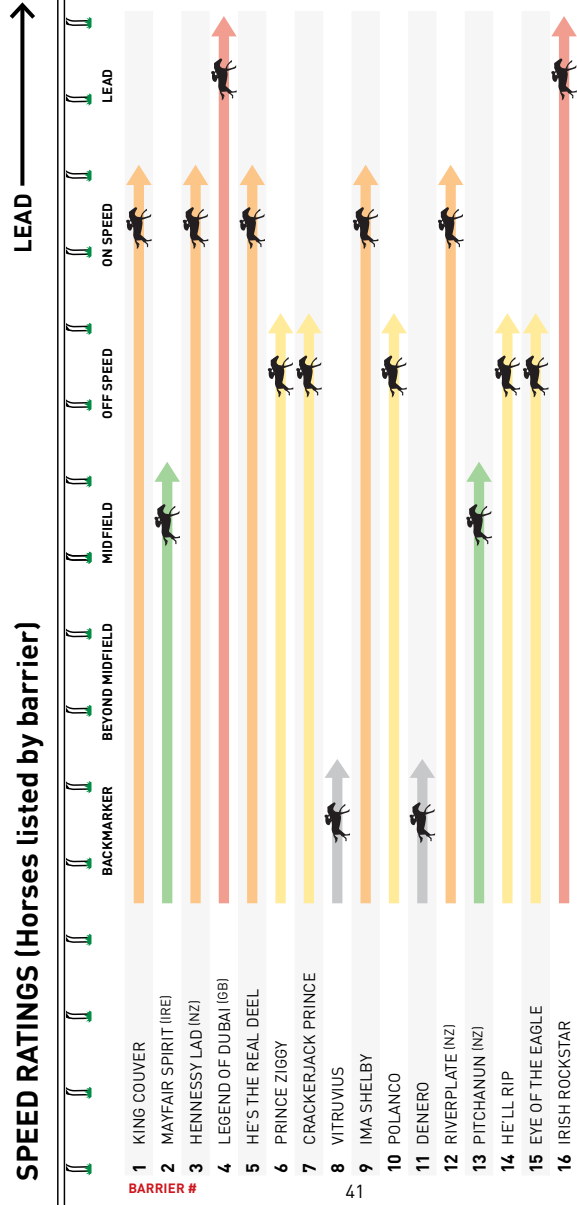

PRIZES TO BE WON

TEAM OR INDIVIDUAL ENTRY • INTERACTIVE TRIVIA

CALL TO BOOK 9326 1277

CNR THOMAS ST, & WILSON ST,
MOONEE PONDS 3039

Filler

SPEED RATINGS (Horses listed by barrier)

The
Legendary
LADBROKES
COX
PLATE
CARNIVAL
 27&28 OCT 2023