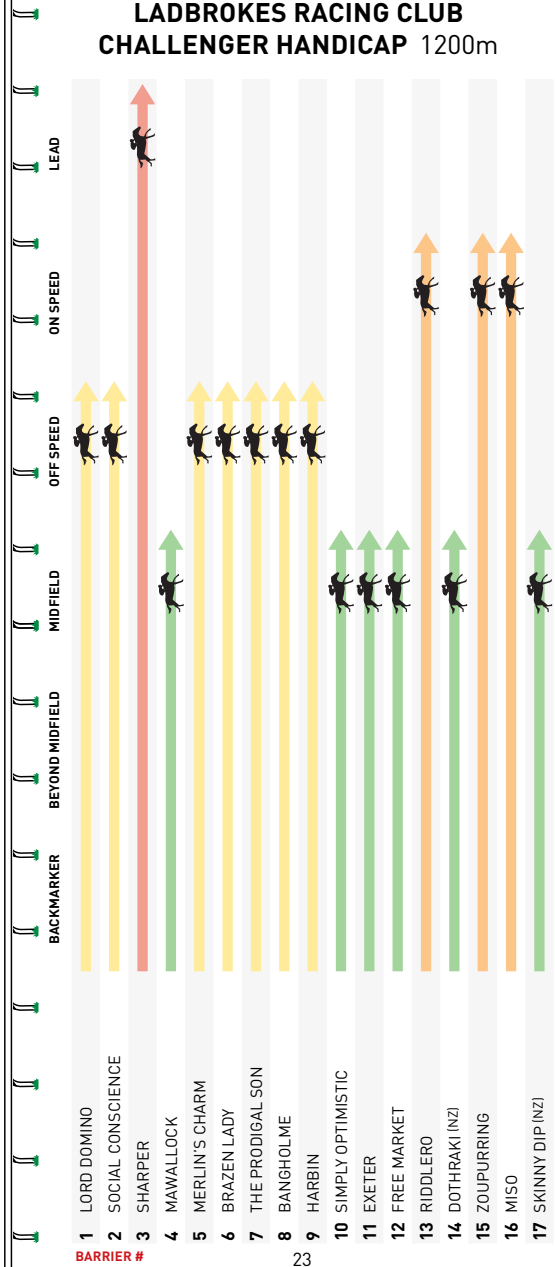

SPEED RATINGS (Horses listed by barrier)

LEAD ↑