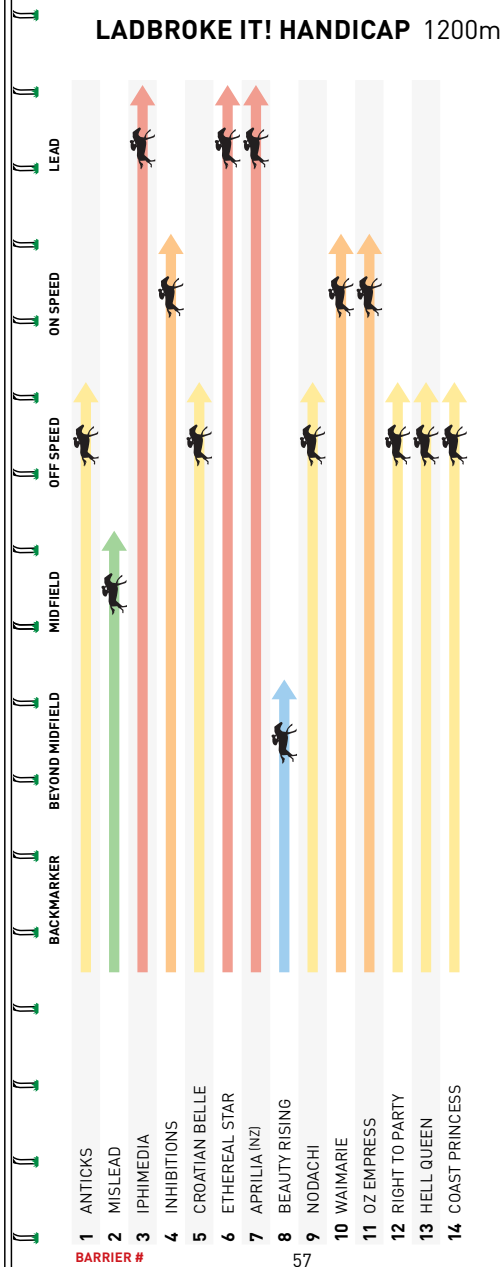

LADBROKES COX PLATE QUALIFIER DAY

Ladbrokes
MATES
and
LEGENDS
Lunch

SEP 9
SATURDAY

12:00PM - 6:00PM

VALLEY VIEW ROOM
@THE VALLEY

Get your mates together for a great day of racing, punting, food, drink, and entertainment at the Ladbrokes Mates & Legends Luncheon with special racing guests. Join Ladbrokes' Nick Quinn along with 3-time AFL Premiership player Josh Gibson and other special guests to help you to find winners and keep you entertained.

- 🍷 DELICIOUS THREE-COURSE MENU
- 🎁 GIVEAWAYS
- 🍷 GREAT RANGE OF DOOR PRIZES
- 👥 SPORTSPICK PUNTERS CLUB
- 🍷 BEVERAGES INCLUDING SELECTION OF LOCAL AND INTERNATIONAL BEERS, WINES AND SOFT DRINKS

MEMBERS $175

The Valley

NON-MEMBERS $195

Call Customer Service on 1300 843 825

SPEED RATINGS (Horses listed by barrier)