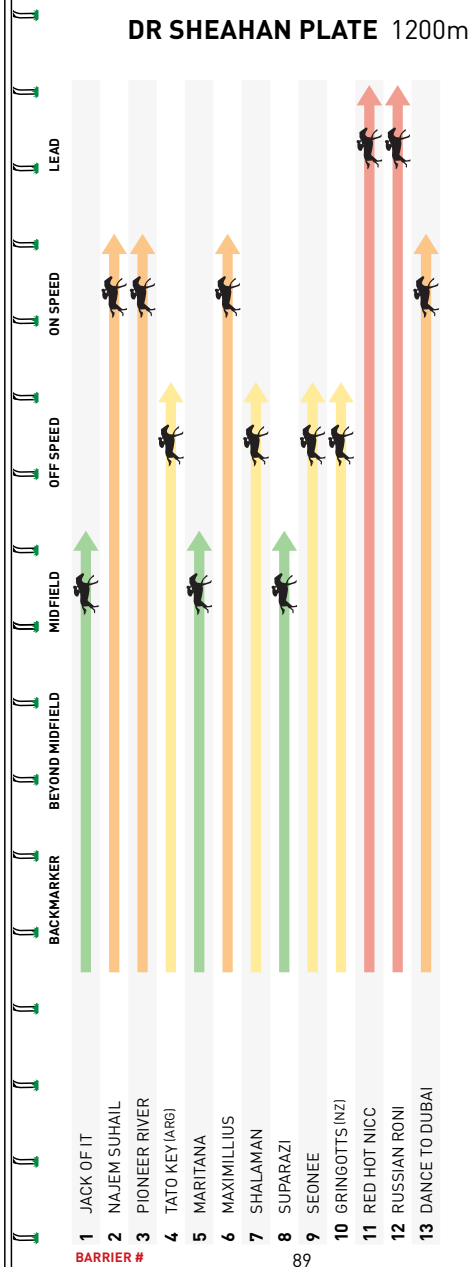

SPEED RATINGS (Horses listed by barrier)