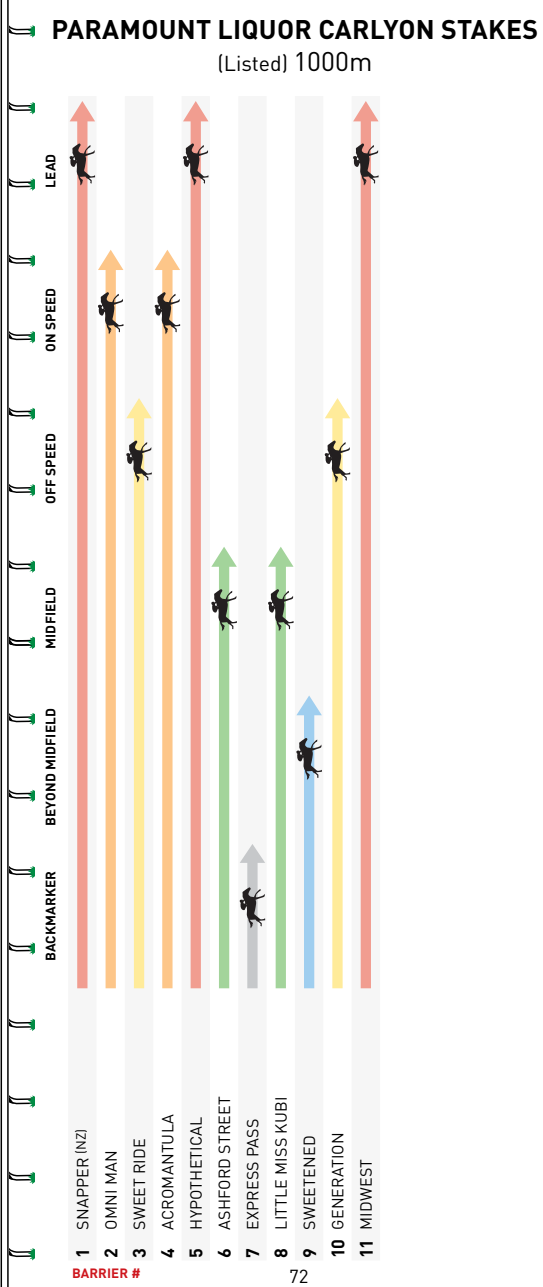

SCAN QR CODE TO BOOK

CARLYON STAKES

This race stands as a tribute to the legacy of one of the esteemed Chairmen of the Moonee Valley Racing Club, Norman Carlyon.

Norman's association with the MVRC began in 1977 when he was elected to its Committee, and he went on to serve as the Chairman from 1989 until his retirement in 1997.