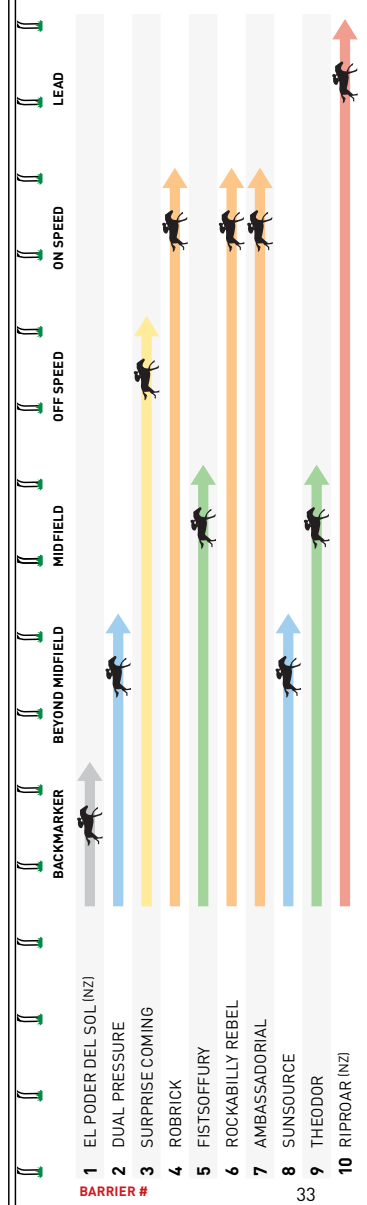

SPEED RATINGS (Horses listed by barrier)