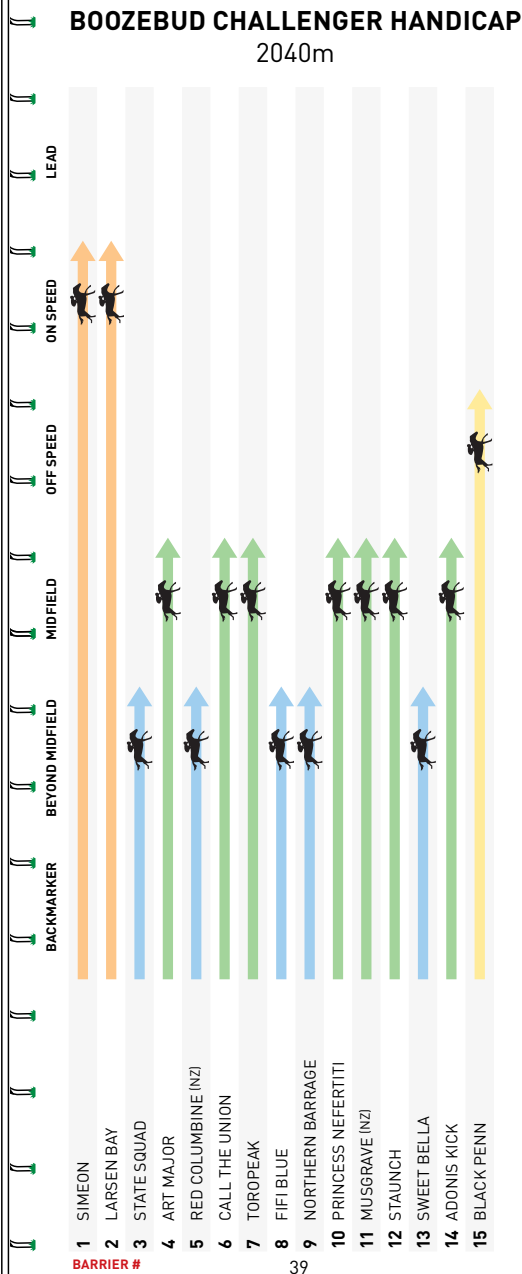

SPEED RATINGS (Horses listed by barrier)

LEAD