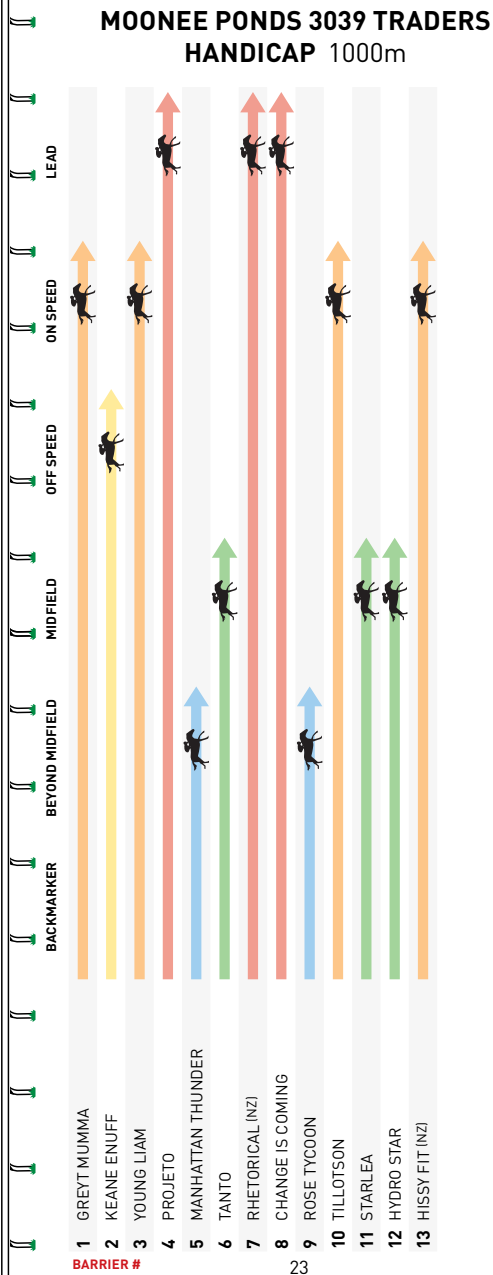

BILLY THE MID

\$5

18+

FOR PEOPLE OVER THE AGE OF 18 ONLY

SPEED RATINGS (Horses listed by barrier)

LEAD

Enter to win one of 10 Moonee Ponds \$20 Gift Vouchers

For more information, visit our website:
www.mooneeponds3039.com.au/mvrc