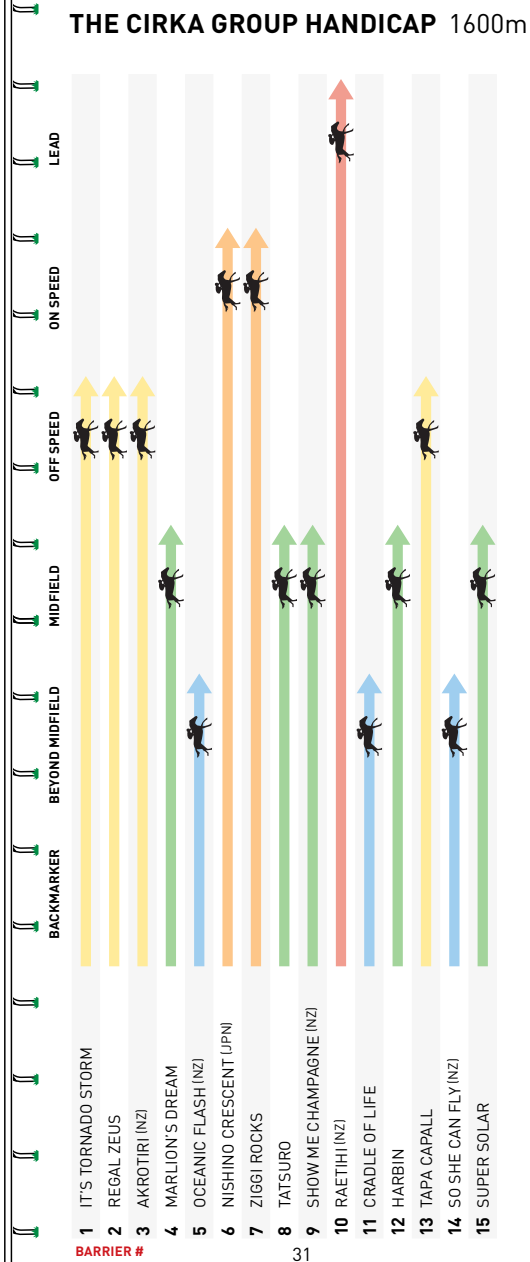

SPEED RATINGS (Horses listed by barrier)

LEAD ←