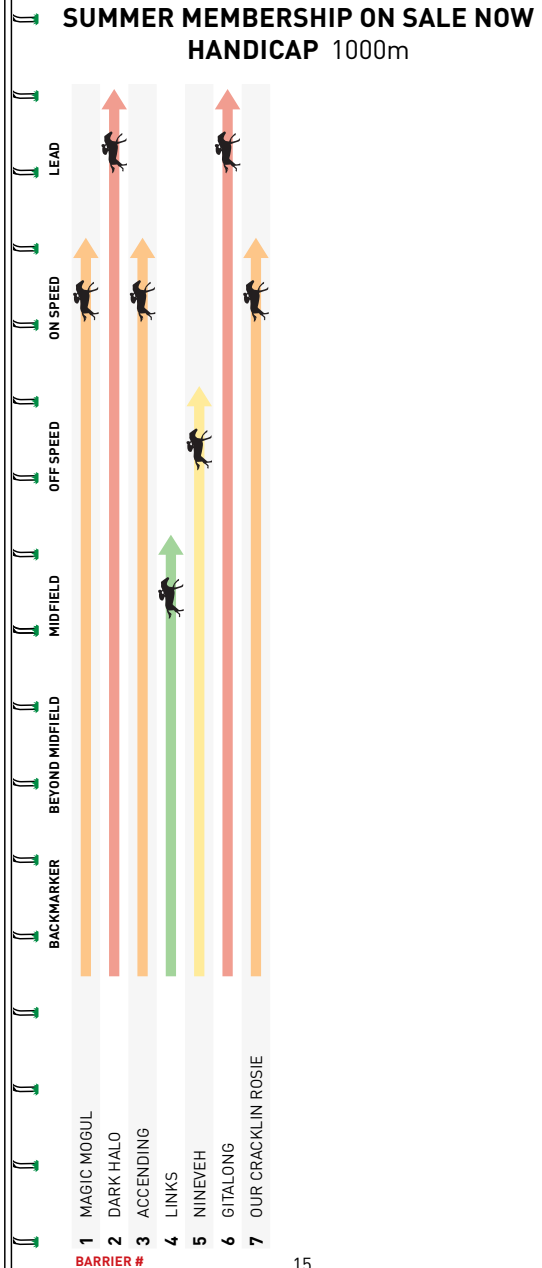

SPEED RATINGS (Horses listed by barrier)

LEAD