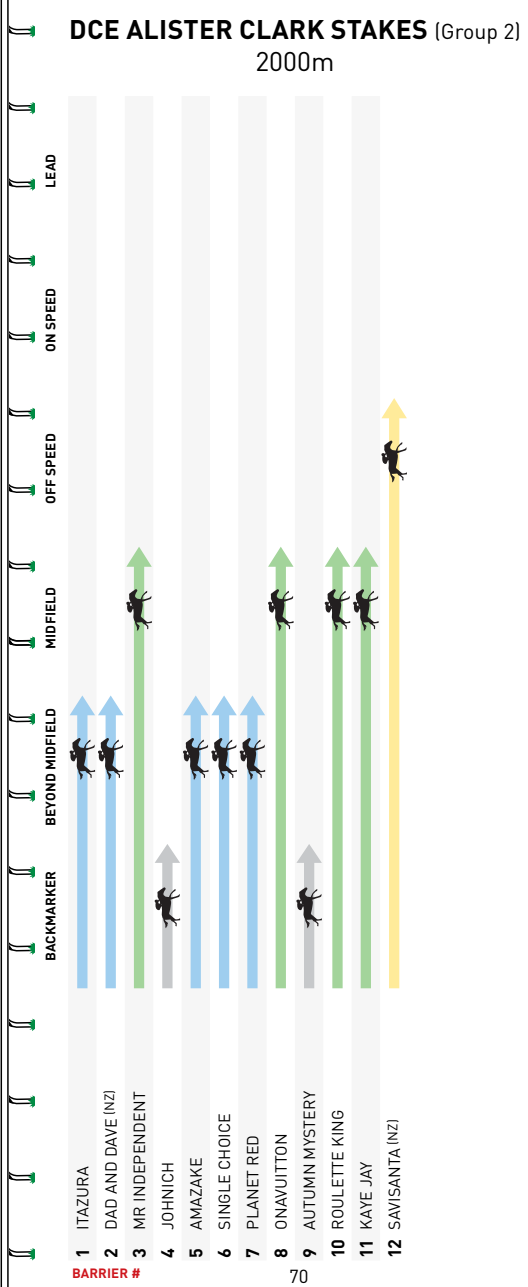

LEAD →

9

ALISTER CLARK

THE DCE ALISTER CLARK STAKES IS A GROUP 2 SET WEIGHTS RACE FOR THREE-YEAR-OLDS.

The feature race for three-year-olds over 2000m honours Alister Clark, who served as chairman of the Moonee Valley Racing Club from its foundation in 1917 until his passing in 1949.