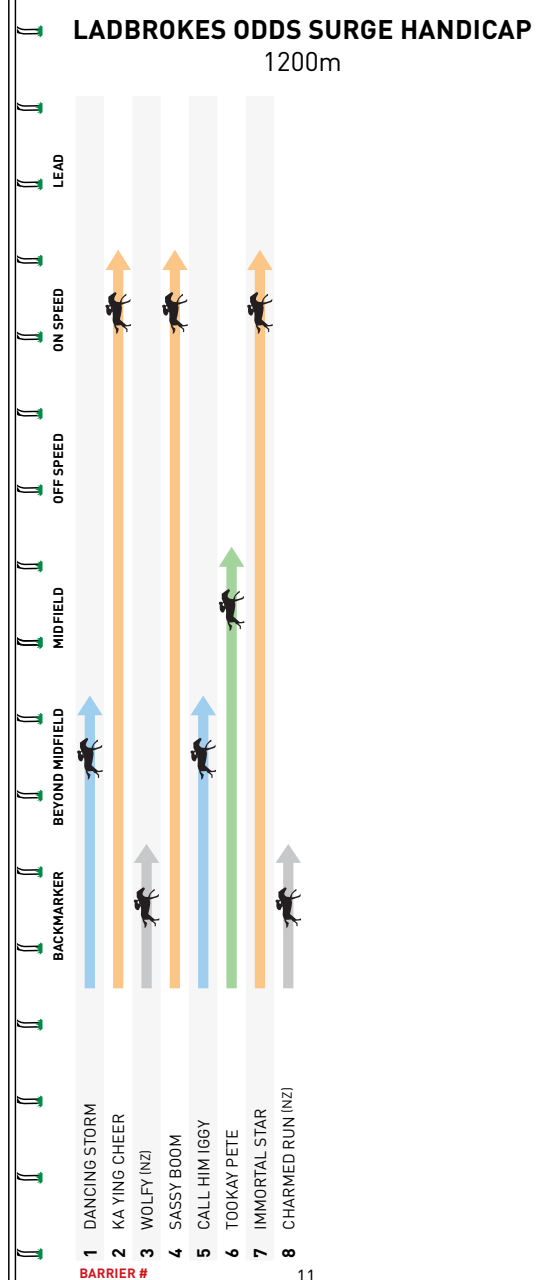

SPEED RATINGS (Horses listed by barrier)