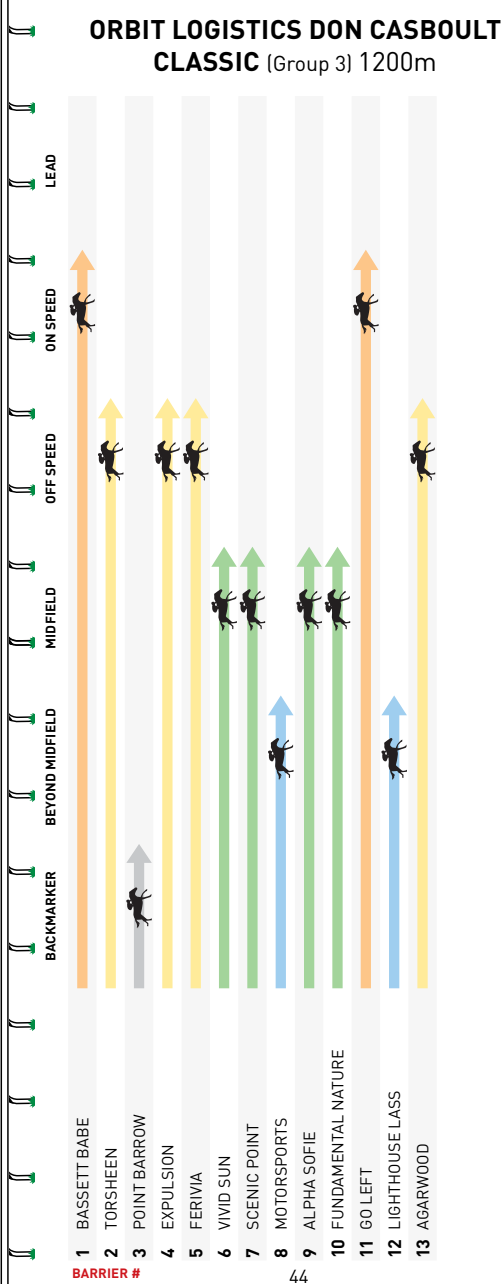

SPEED RATINGS (Horses listed by barrier)

LEAD

6