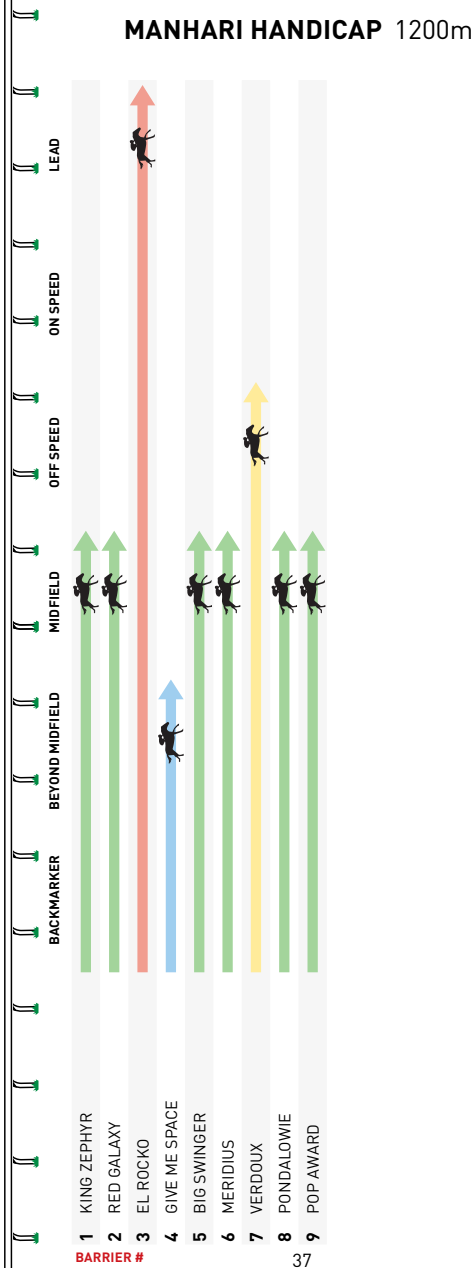

SPEED RATINGS (Horses listed by barrier)