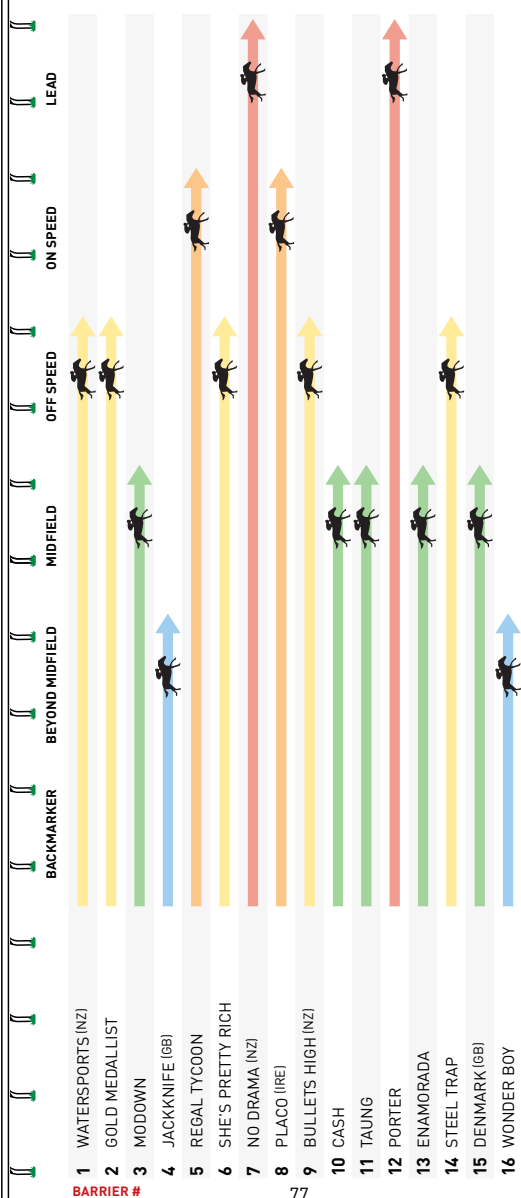

Behind midfield, found no gap late 9.4L Vic Derby Group 1 over 2500m. Settled a long way back and grew wings late to just miss for second 0.1L at Southside Pakenham Mdn-Sw over 1600m. Second-up.

12 KAYE JAY

VOBIS SILVER

R69

(11) 57kg

WILLIAM PIKE

Clayton Douglas (Mornington)

3yo b g 03/09/22 Crackerjack King (IRE)-Kaye Club (High Chaparral (IRE)) BREEDER Mrs B Saunders OWNERS Mrs B K Saunders & B A E Saunders BLACK, PINK SPOTS AND HOOPED SLEEVES

3 Starts 1-1-0 $71,850

TECHFORM 80

Track 1:0-0-0 Dist 0:0-0-0 Trk/Dist 0:0-0-0 Wet 0:0-0-0 1st Up 1:0-1-0 2nd Up 1:1-0-0

2-9	CRANN	Thu 22Jan26	1400 G3	3Y MDN-SW	J Mott (8)	58	$9.50	1-Nostro Roccia 58	0.8L	1:24.72
1-12	SANHm	Wed 4Feb26	1600 G4	MDN-SW	J Mott (11)	59	$5	2-Mr Independent 59	0.8L	1:39.48
4-13	CAULm	Sat 21Feb26	1800 G4	AUTUMN CLASSIC-G2	J Mott (7)	57	$10	1-Single Choice 57	1.2L	1:50.22 R64

CASPERS PIES AND PASTRIES
HANDICAP 1400m

SPEED RATINGS (Horses listed by barrier)

LEAD

ON SPEED

OFF SPEED

MIDFIELD

BEYOND MIDFIELD

BACKMARKER

LEAD

ON SPEED

LEAD

BARRIER #

77