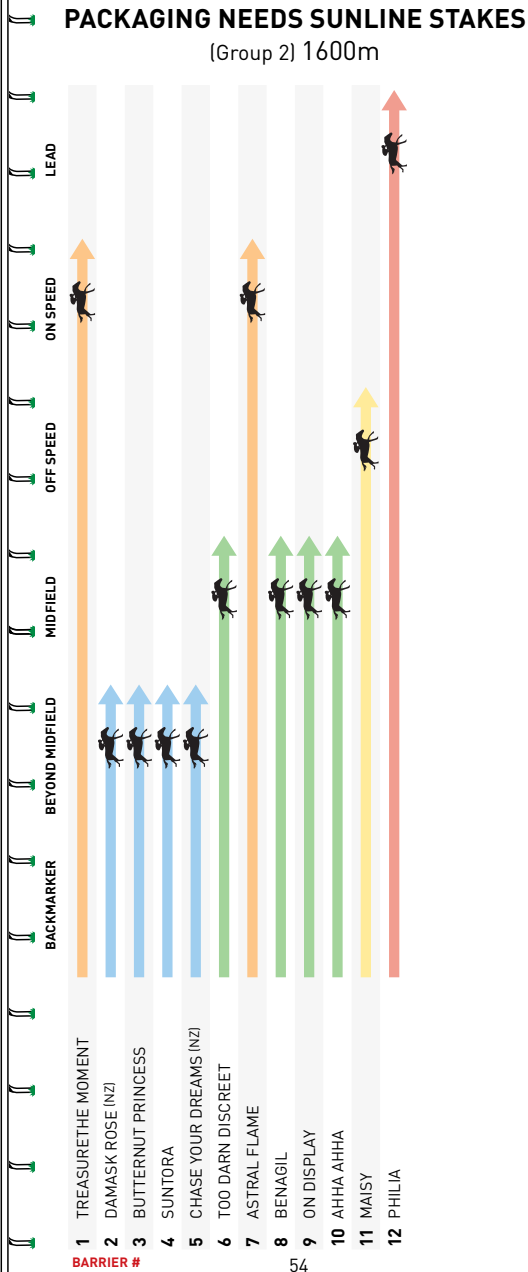

SPEED RATINGS (Horses listed by barrier)

LEAD

7