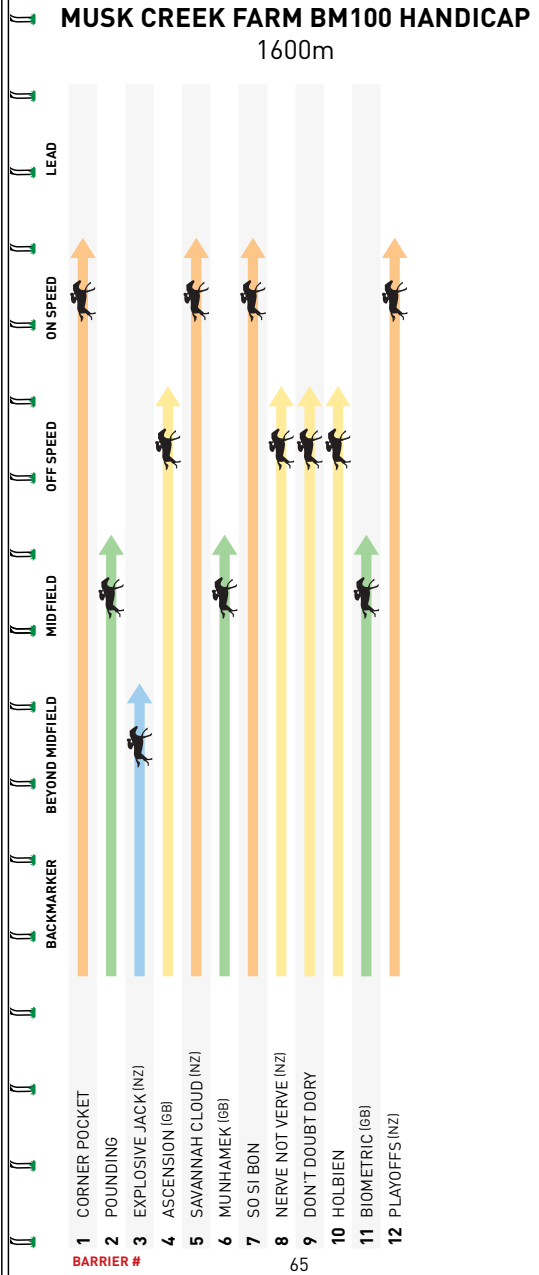

SPEED RATINGS (Horses listed by barrier)

LEAD