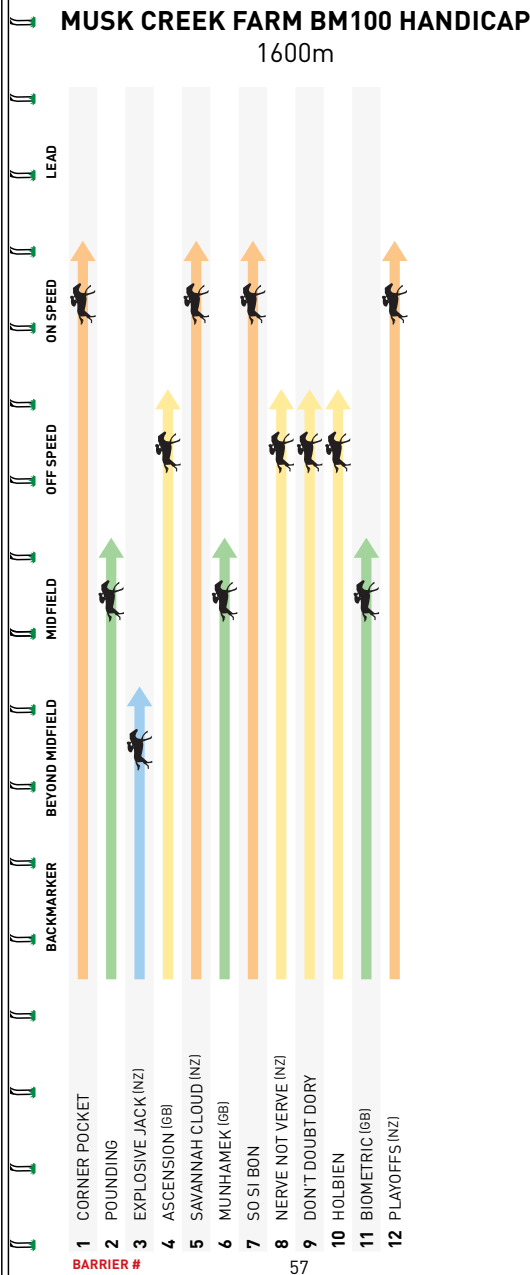

SPEED RATINGS (Horses listed by barrier)