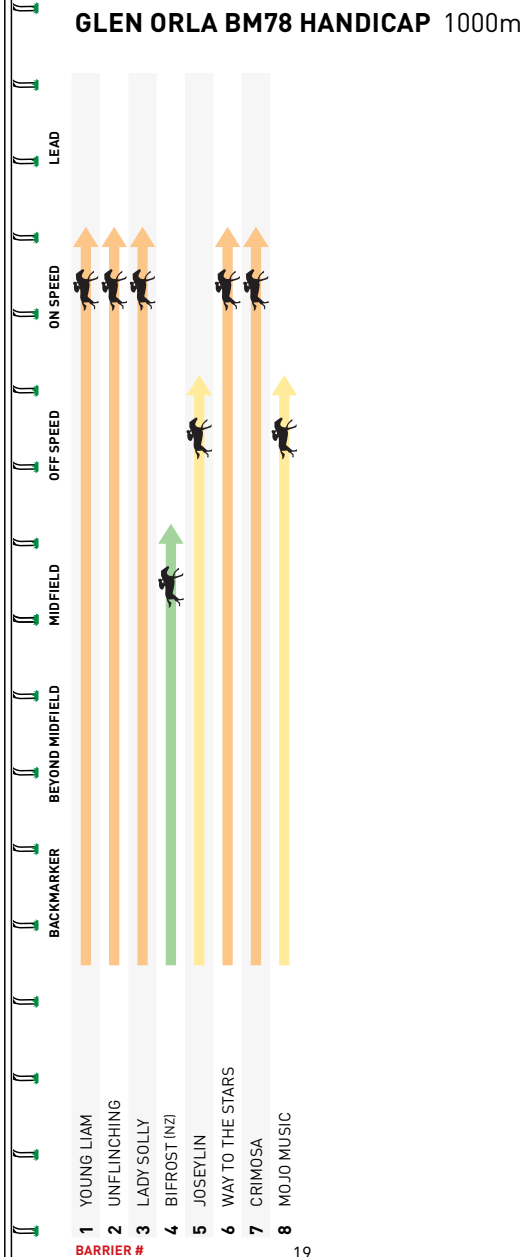

EACH WAY

An Each Way combines the win and place bets. If your runner win, you will collect both a win and a place dividend. If your runner finishes 2nd or 3rd, you will collect a place share only.

FIRST 4

Pick the runners you think will finish 1st, 2nd, 3rd, and 4th in a race, in the correct finishing order. If you "box" your selections, they can finish 1st, 2nd, 3rd or 4th in any order.

QUADDIE

Find the Quaddie selections field in your race card and simply tick the box next to each of the runners you would like to include across the four designated races.

SAME RACE MULTI

Select between 2 to 4 runners to finish anywhere you choose in the top four. Ladbrokes offers Same Race Multi on thoroughbred, greyhound, harness and international races.[^]

BLENDED

Back multiple runners from the same race and get more winning chances with a Blended Bet.*

TRIFECTA

Pick the runners you think will finish 1st, 2nd or 3rd in a race, in the correct finishing order. If you "box" your selections, they can finish 1st, 2nd or 3rd in any order.

QUINELLA

Select the first two placegetters in any order.

EXACTA

Select the first two placegetters past the post in the correct order.

SCAN TO GET STARTED

[^]Available from approx. 1 hour before race meeting start time. Availability dependent on field size.
T&Cs apply and available on website. Gamble Responsibly.
*Minimum price $1.10 for Blended bet. Gamble Responsibly.

SPEED RATINGS (Horses listed by barrier)