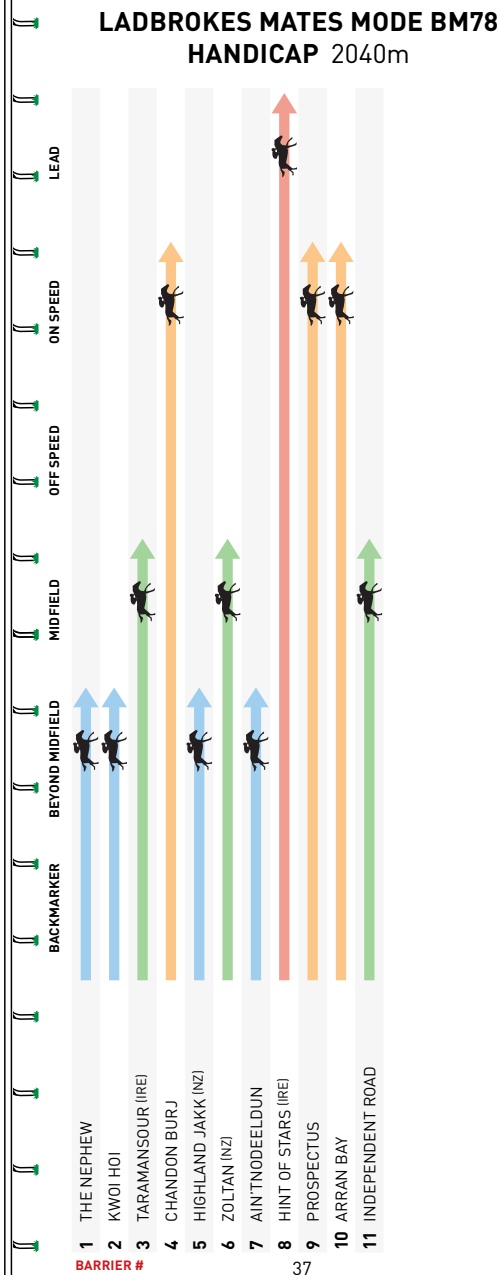

CATANACH'S JEWELLERS

JOCKEY

PREMIERSHIP

Presented to the jockey who accumulates the most points during The Valley season of 2022/23 with the winner taking home a Catanach's Jewellers voucher and trophy.

LEADERBOARD

1st	Damien Oliver	48 points
2nd	Craig Williams	47 points
3rd	Jamie Kah	36 points
4th	Alana Kelly	31 points

Scoring works on a 3,2,1 points system.

In the case of a draw the winning prize will be evenly split amongst the highest scorers.

Catanach's
Jewellers
over 140 years of excellence

1212 High Street, Armadale Victoria 3143
+61 3 9509 0311
www.catanachs.com.au

SPEED RATINGS (Horses listed by barrier)