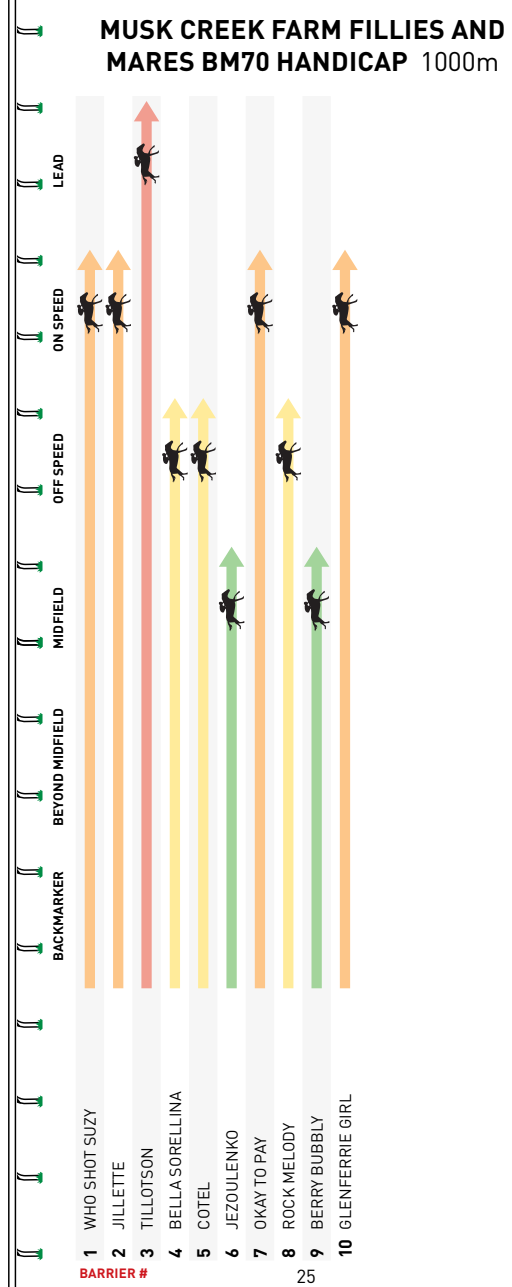

SPEED RATINGS (Horses listed by barrier)