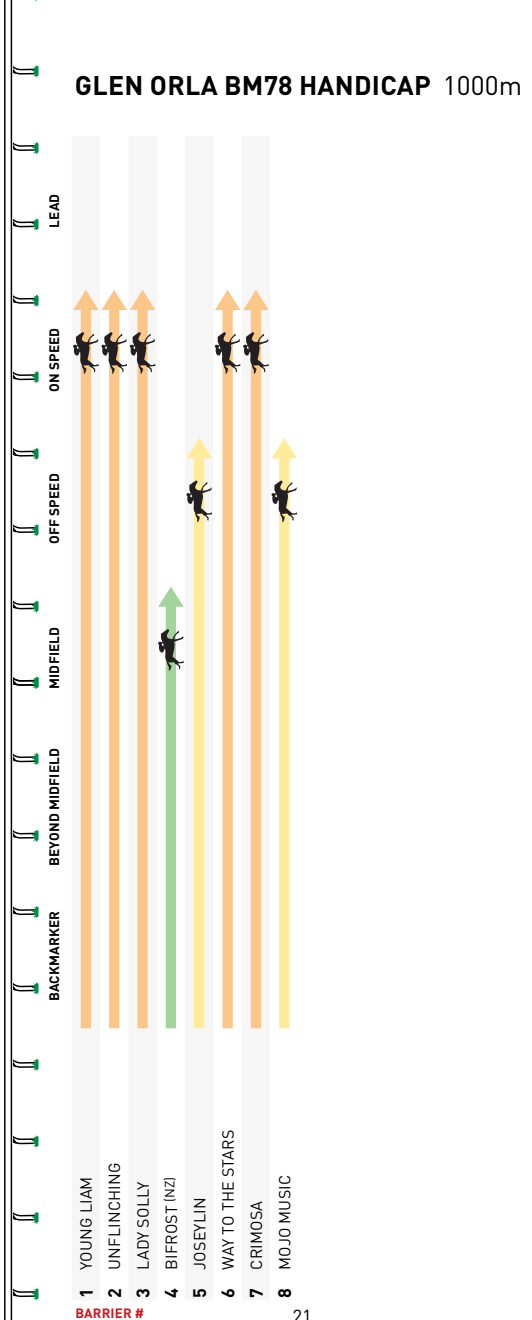

TRACKSIDE HOUSE

AT MOONEE VALLEY PARK

MOONEE VALLEY PARK'S FIRST TRACK FACING RESIDENCES

Nestled within 20 hectares of parkland overlooking the iconic Moonee Valley Racecourse and city skyline, Trackside House is an opportunity to live unlike any other.

WWW.TRACKSIDEHOUSE.COM.AU
1300 426 866

SPEED RATINGS (Horses listed by barrier)

LEAD ↑