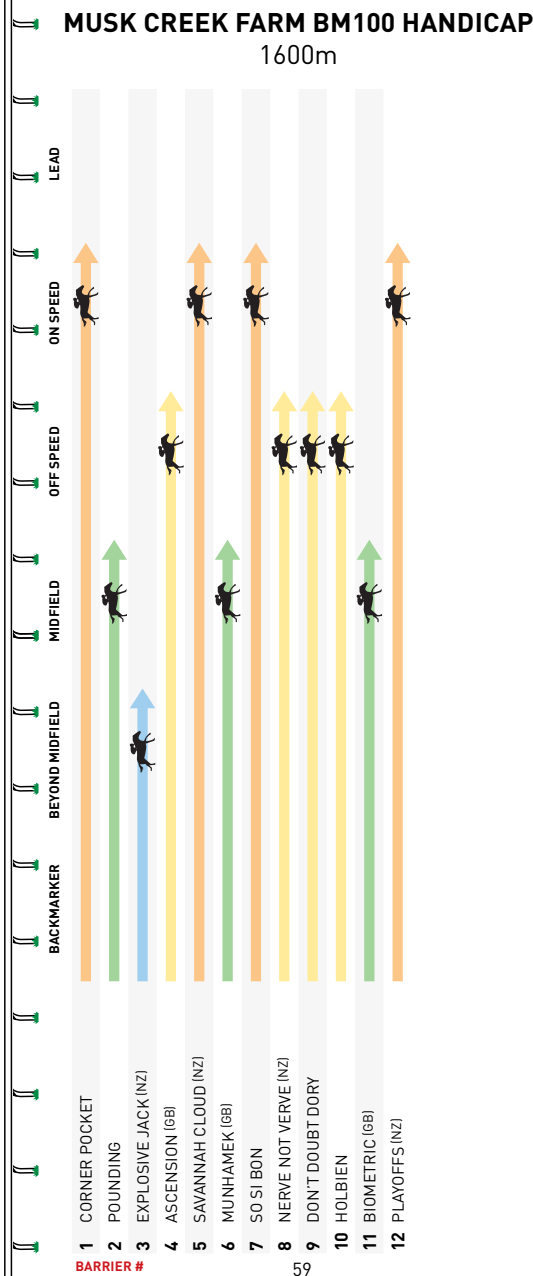

SPEED RATINGS (Horses listed by barrier)