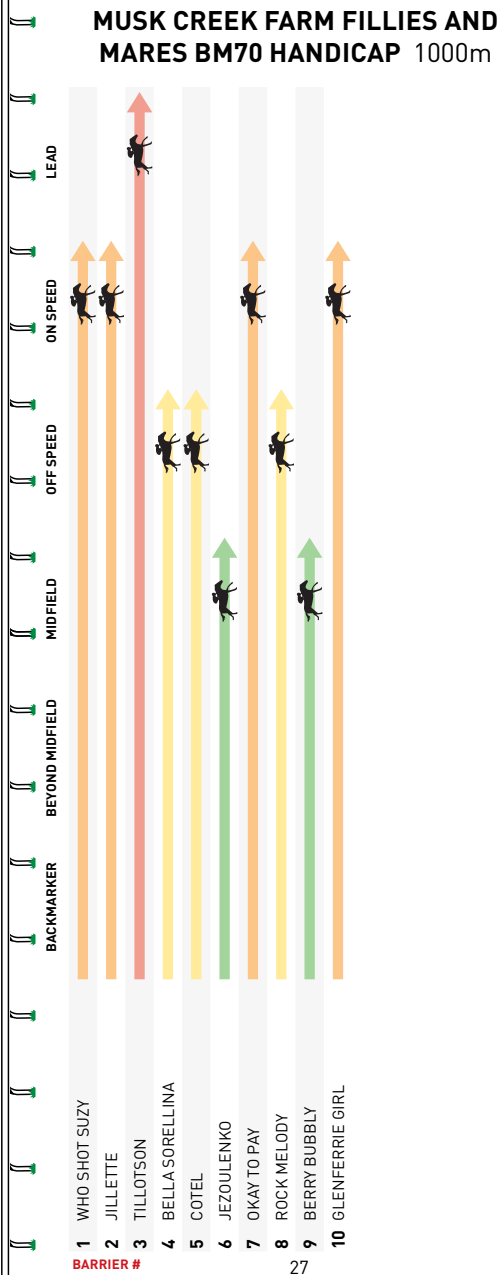

SPEED RATINGS (Horses listed by barrier)