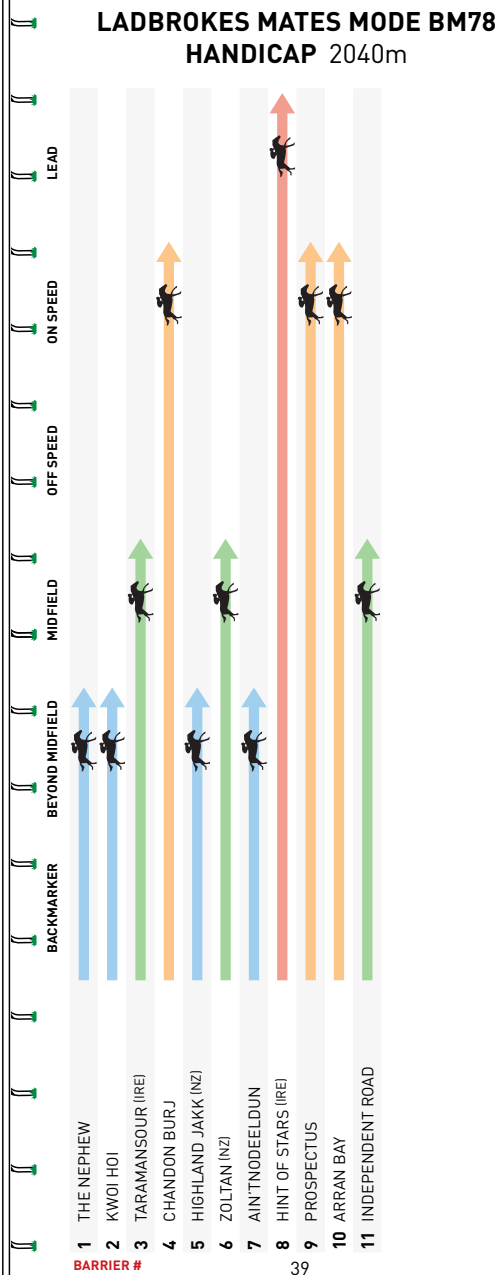

CATANACH'S JEWELLERS

JOCKEY

PREMIERSHIP

Presented to the jockey who accumulates the most points during The Valley season of 2022/23 with the winner taking home a Catanach's Jewellers voucher and trophy.

LEADERBOARD

1st	Damien Oliver	48 points
2nd	Craig Williams	47 points
3rd	Jamie Kah	36 points
4th	Alana Kelly	31 points

Scoring works on a 3,2,1 points system.

In the case of a draw the winning prize will be evenly split amongst the highest scorers.

Catanach's
Jewellers
over 140 years of excellence

1212 High Street, Armadale Victoria 3143
+61 3 9509 0311
www.catanachs.com.au

SPEED RATINGS (Horses listed by barrier)