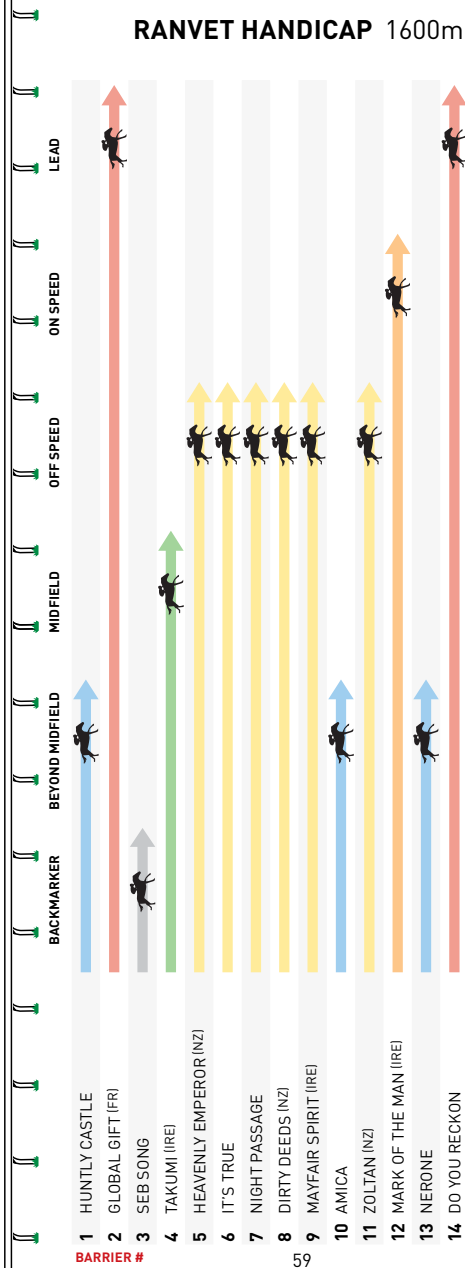

SPEED RATINGS (Horses listed by barrier)