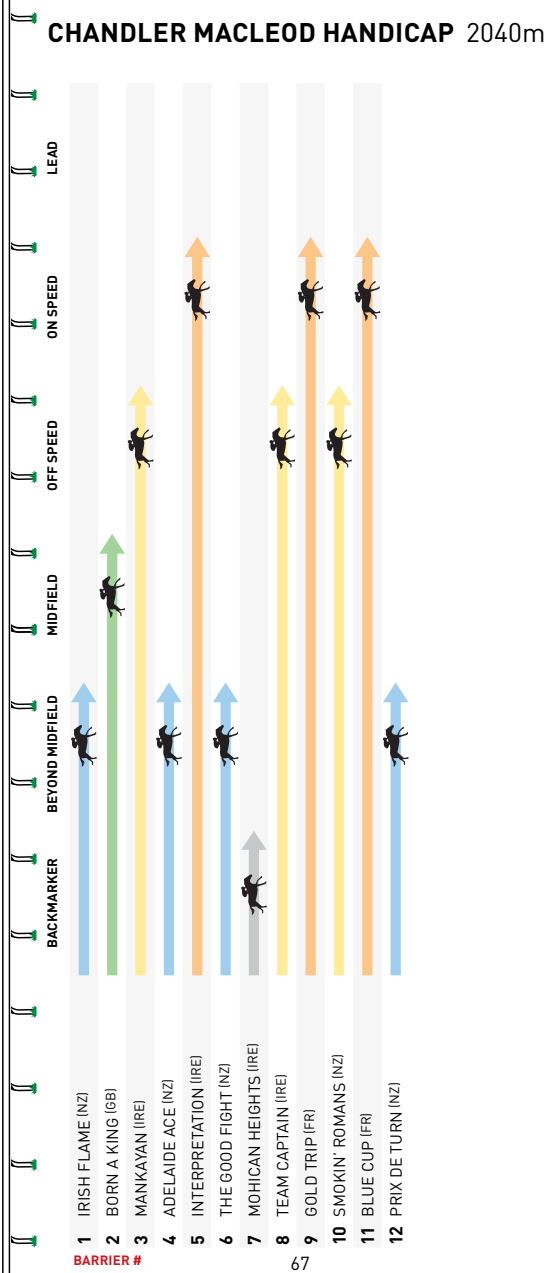

SPEED RATINGS (Horses listed by barrier)