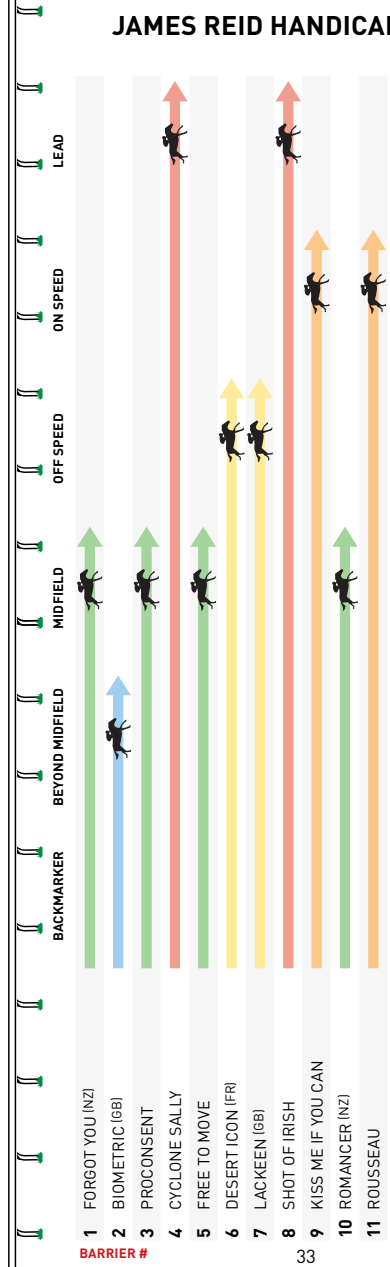

SPEED RATINGS (Horses listed by barrier)

JAMES REID HANDICAP 1500m