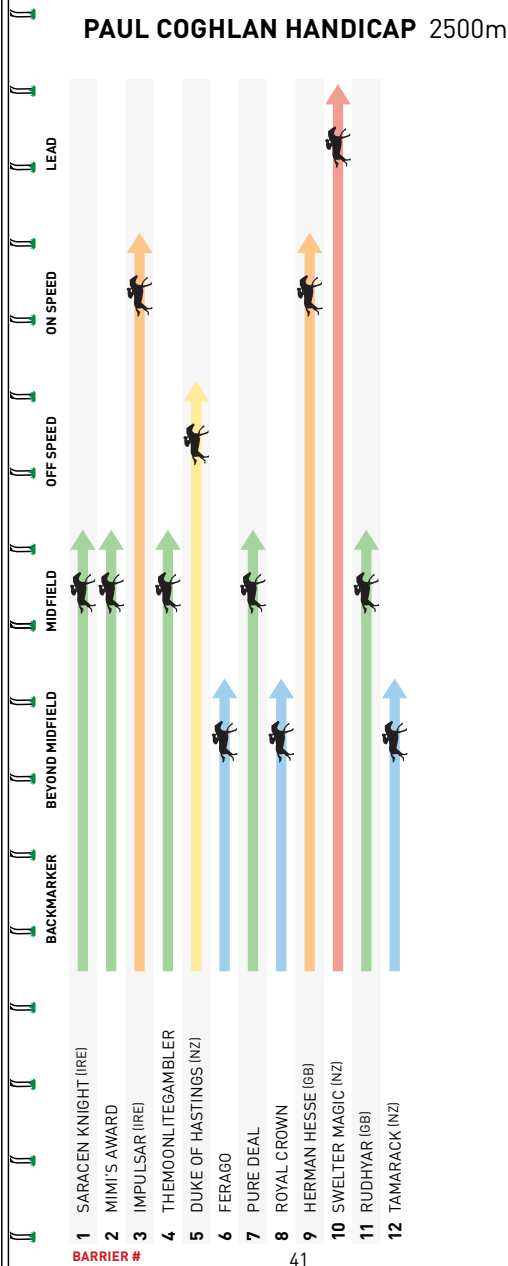

I AM IMMORTAL | HIGHLAND REEL | RUBICK
PUISSANCE DE LUNE | TORONADO | WOODED

SUNDAY AUGUST 21ST

10:45AM FOR 11AM SHARP

2114 NORTHWOOD RD, NAGAMBIE
PH: 03 5794 2044

SWETTENHAM.COM.AU

SPEED RATINGS (Horses listed by barrier)

LEAD