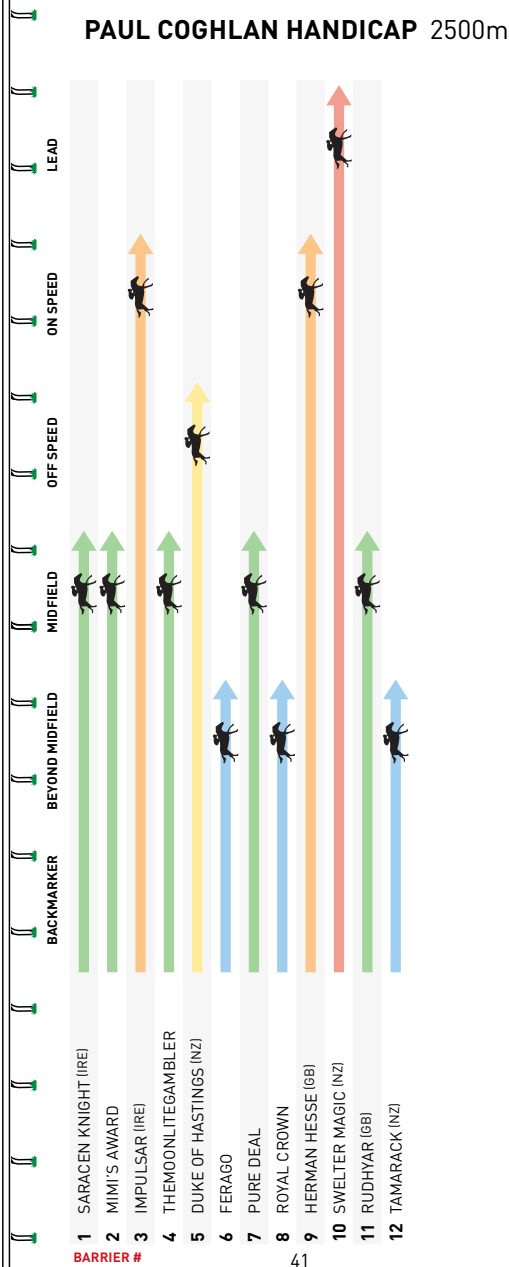

SPEED RATINGS (Horses listed by barrier)

LEAD ←