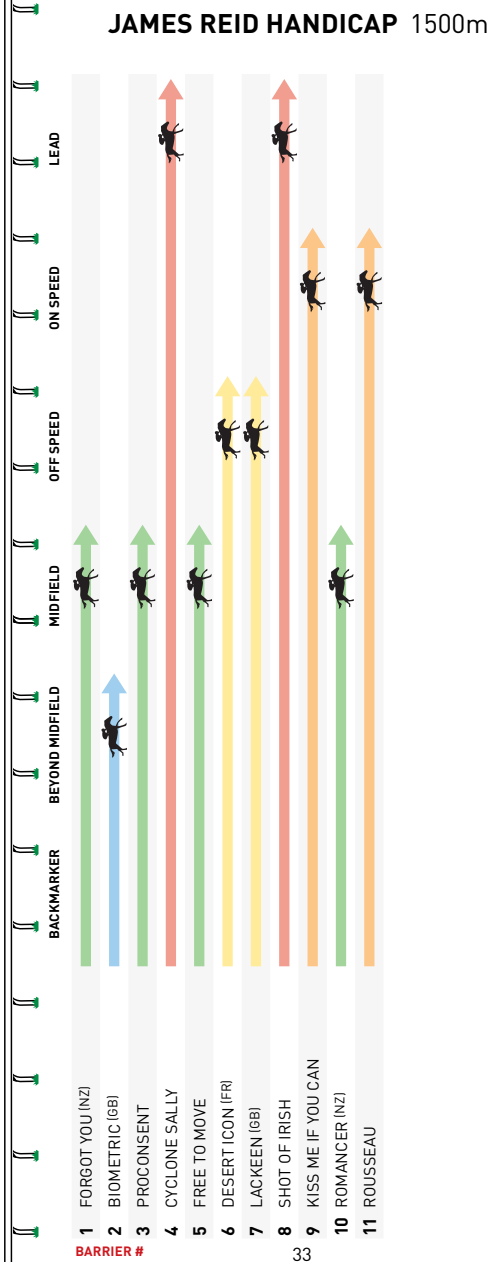

SPEED RATINGS (Horses listed by barrier)

LEAD