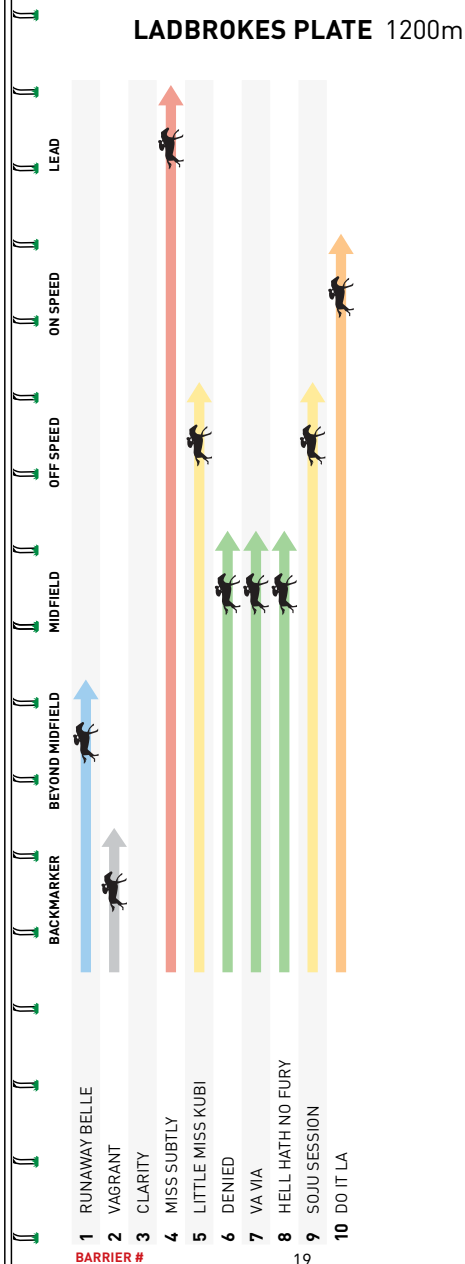

SPEED RATINGS (Horses listed by barrier)