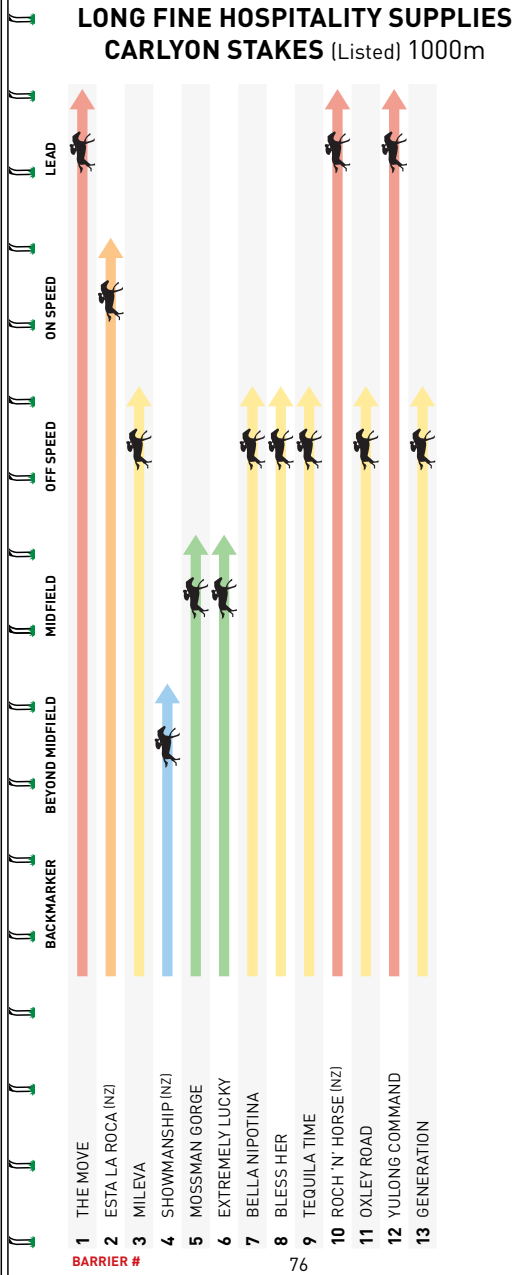

Moonee Valley Racing Club

Carlyon Stakes

This race honours one of the great Chairmen at Moonee Valley Racing Club, Norman Carlyon, with the running of the Long Fine Hospitality Supplies Carlyon Stakes.

Norman was elected to the Committee of the MVRC in 1977. He served as Chairman from 1989 until his retirement in 1997.

Under Norman's leadership, the Club reconstructed a new racetrack, initiated night racing, and aligned with the World Racing Championship Series.

Thanks to Norman Carlyon's vision, the W.S. Cox Plate has become internationally recognised today.