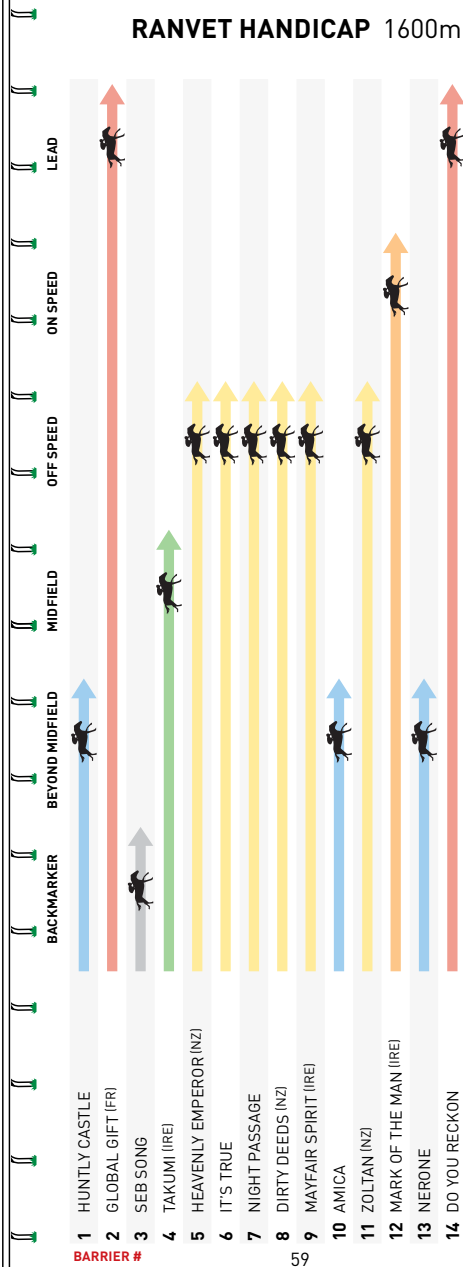

SPEED RATINGS (Horses listed by barrier)