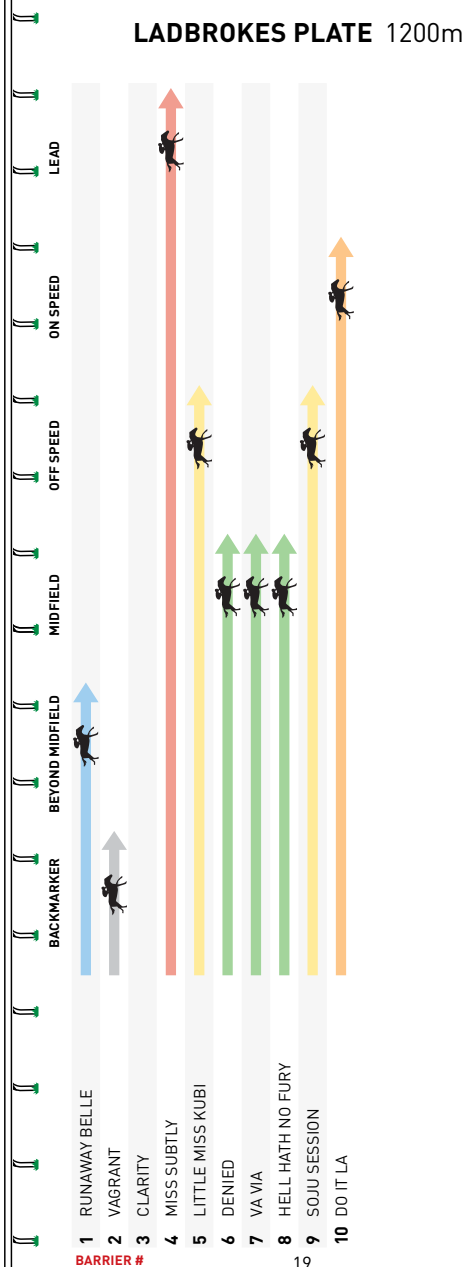

SPEED RATINGS (Horses listed by barrier)