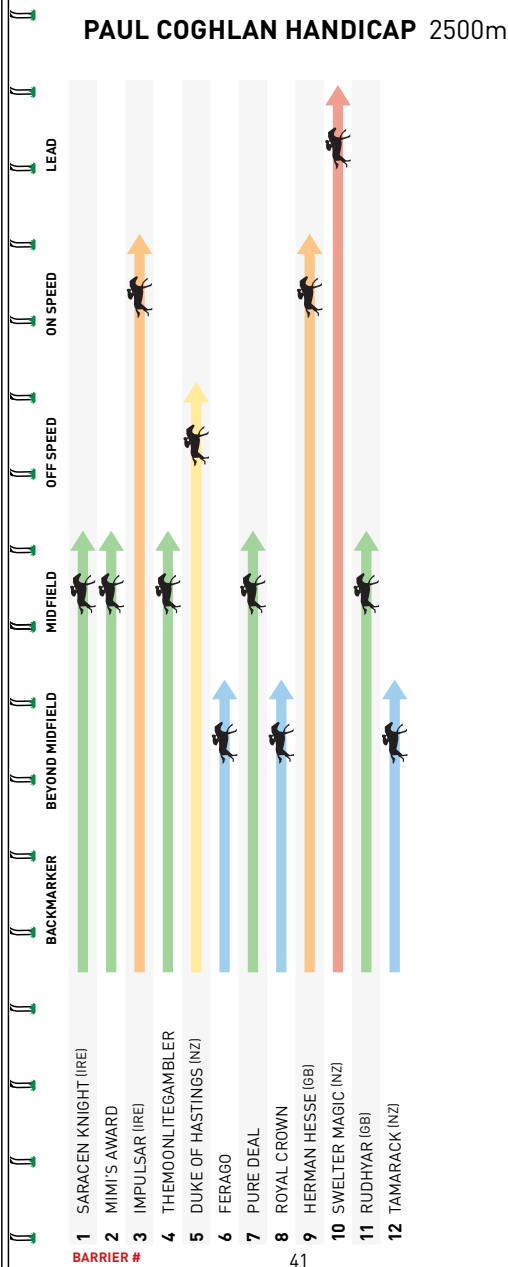

I AM IMMORTAL | HIGHLAND REEL | RUBICK
PUISSANCE DE LUNE | TORONADO | WOODED

SUNDAY AUGUST 21ST

10:45AM FOR 11AM SHARP

2114 NORTHWOOD RD, NAGAMBIE
PH: 03 5794 2044

SWETTENHAM.COM.AU

SPEED RATINGS (Horses listed by barrier)

LEAD