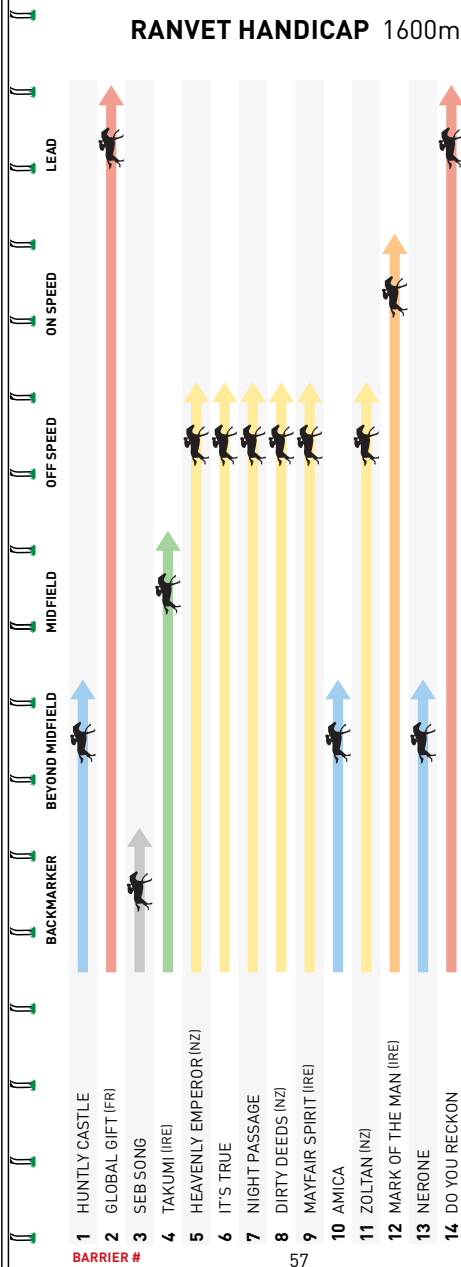

RANVET HANDICAP 1600m

SPEED RATINGS (Horses listed by barrier)