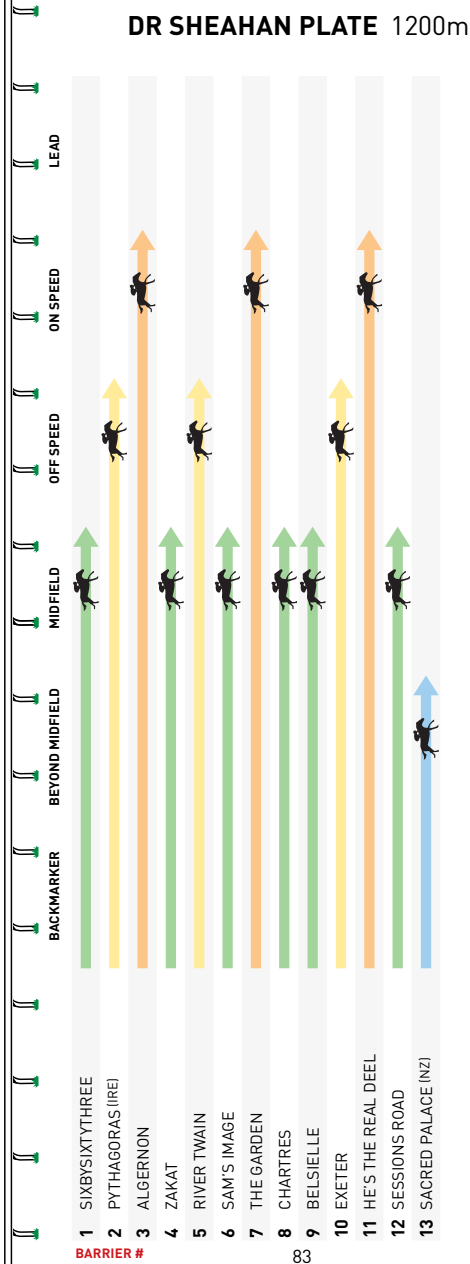

$5 BEER & BUBBLES AFTER THE LAST RACE

$5 AFTER THE LAST.

HEAD TO:

LEGENDS

+

JUNCTION CLUB

SPEED RATINGS (Horses listed by barrier)

LEAD