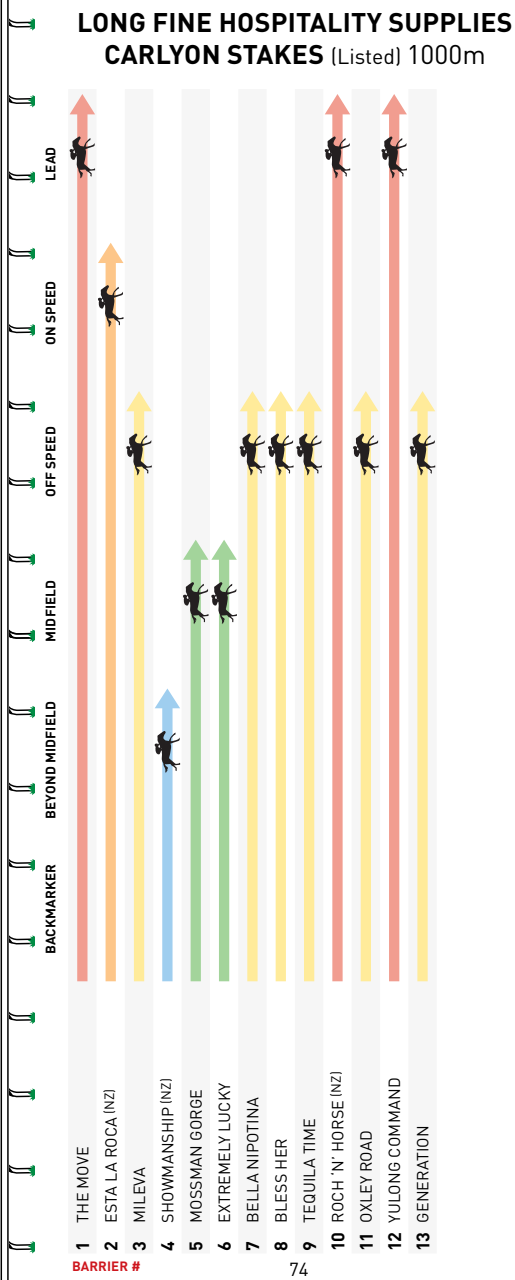

Moonee Valley Racing Club

Carlyon Stakes

This race honours one of the great Chairmen at Moonee Valley Racing Club, Norman Carlyon, with the running of the Long Fine Hospitality Supplies Carlyon Stakes.

Norman was elected to the Committee of the MVRC in 1977. He served as Chairman from 1989 until his retirement in 1997.

Under Norman's leadership, the Club reconstructed a new racetrack, initiated night racing, and aligned with the World Racing Championship Series.

Thanks to Norman Carlyon's vision, the W.S. Cox Plate has become internationally recognised today.