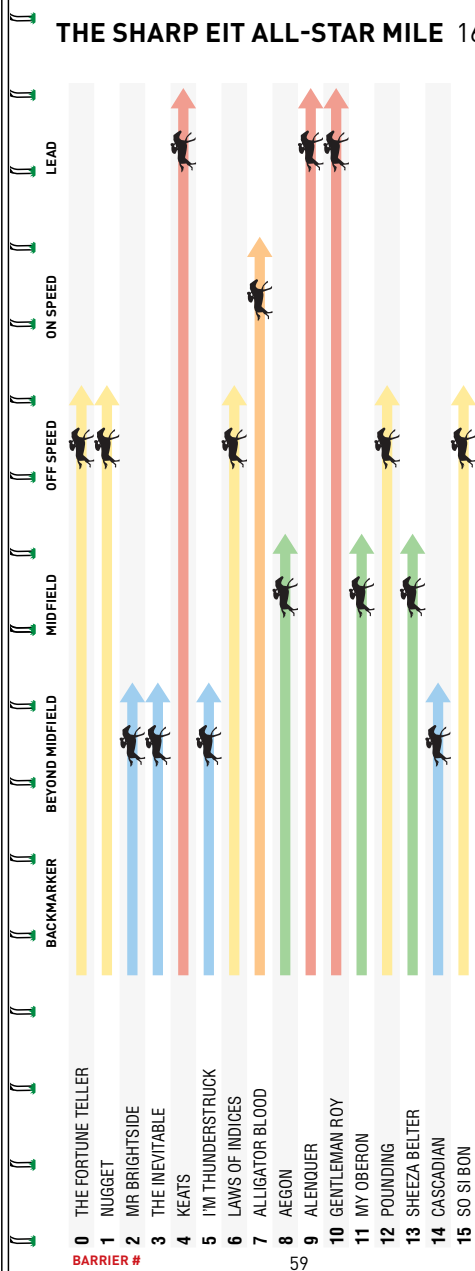

11 DOULL (Blks) Rtg 74

Anthony & Sam Freedman (Flemington)

(4) 54kg

DANIEL MOOR

3yo b c Snitzel-Bulbula (Shamardal (USA)) BREEDER Shadwell Stud Australasia Ltd

OWNERS Rosemont Stud Pty Ltd, Qatar Bloodstock, Matha Bloodstock, Sandhurst

Musk Creek Farm, Glentree Racing, Longwood Racing, A Mithen, G Johnson, R Chapman, G Guest, B

WITH GOLD VICTORIAN ALLIANCE LOGO

(w) 5 Starts 2-0-0 $110,000

TECHFORM 91

Track 0:0-0-0 Dist 1:0-0-0 Trk/Dist 0:0-0-0 Wet 3:1-0-0 1st Up 3:2-0-0 2nd Up 1:0-0-0

1-10	FLEMm	Sat 14May22	1100 S5	2Y-SWP	J McNeil (3)	57	$2.20f	2-Magnaspin 57	2.8L	1:04.32	
5-10	FLEMm	Sat 10Sep22	1100 S7	POSEIDON STAKES-LR	M Zahra (2)	57	$4.60	1-Buenos Noches 56	3.0L	1:05.60	Rtg 70
4-11	FLEMm	Sat 10x122	1100 G3	DANEHILL-G2	J Kah (4)	57	$6.50	1-Giga Kick 58.5	1.8L	1:02.49	Rtg 69
14-17	FLEMm	Sat 29Oct22	1200 S7	COOLMORE STUD-G1	J McNeil (4)	57	$71	1-In Secret 55	12.5L	1:10.47	Rtg 71
1-5	SALE	Wed 22Feb23	1008 G3	3YHCP	D Moor (2)	60	$1.50f	2-Starconi 56	2.5L	57.37	Rtg 70

Sat on pace, outprinted, dropped out 12.5L Coolmore Stud Group 1. Dictated the race in the lead and gave nothing else a chance winning 2.5L at Sale. Second-up. A last start winner, steps out to 1200m for the first time

THE SHARP EIT ALL-STAR MILE 1600m

SPEED RATINGS (Horses listed by barrier)