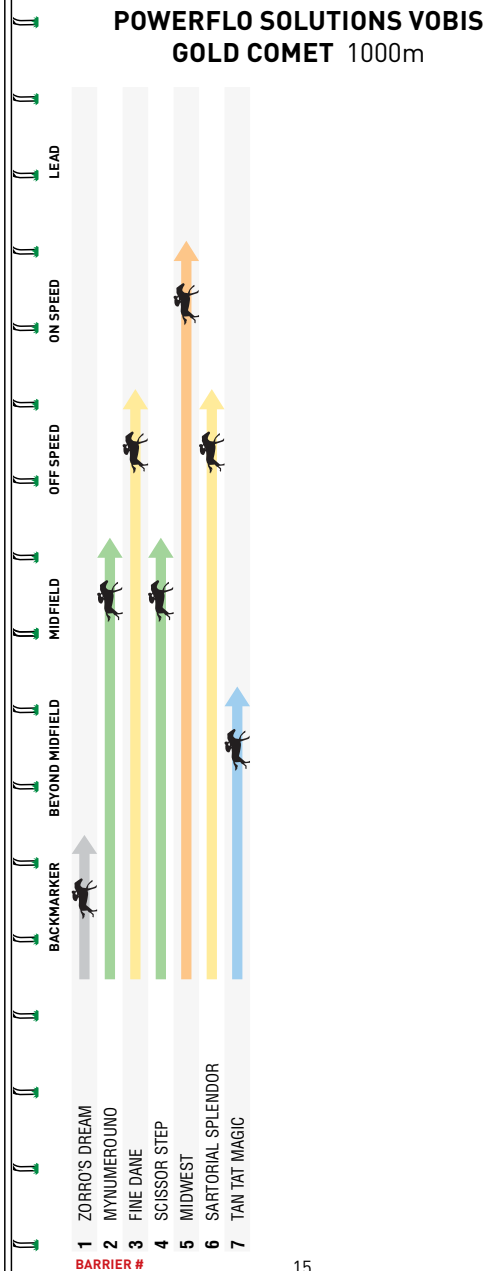

SPEED RATINGS (Horses listed by barrier)