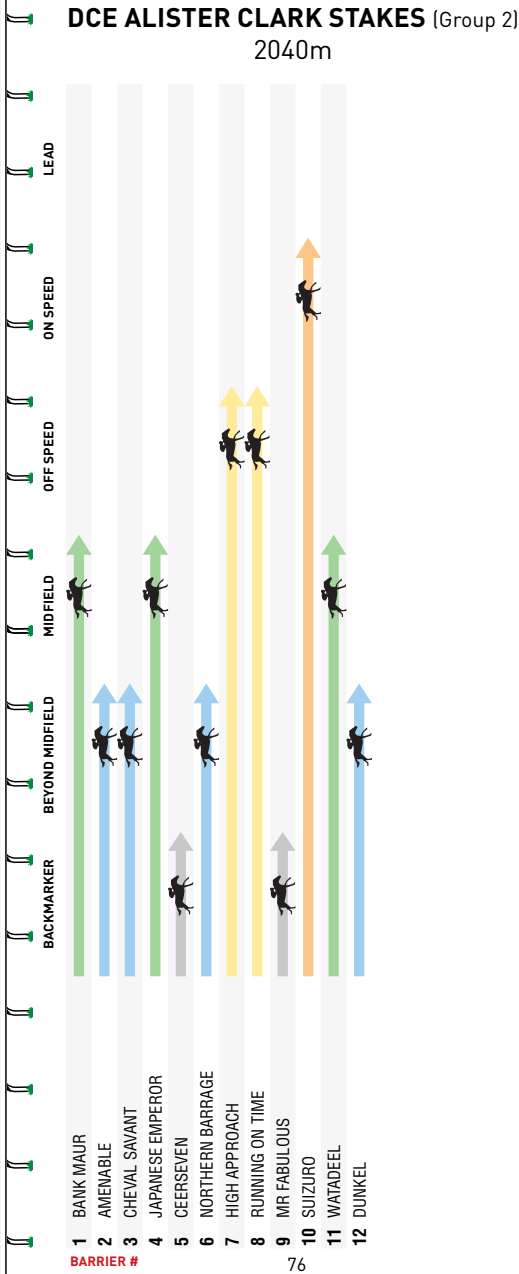

SPEED RATINGS (Horses listed by barrier)

LEAD

9