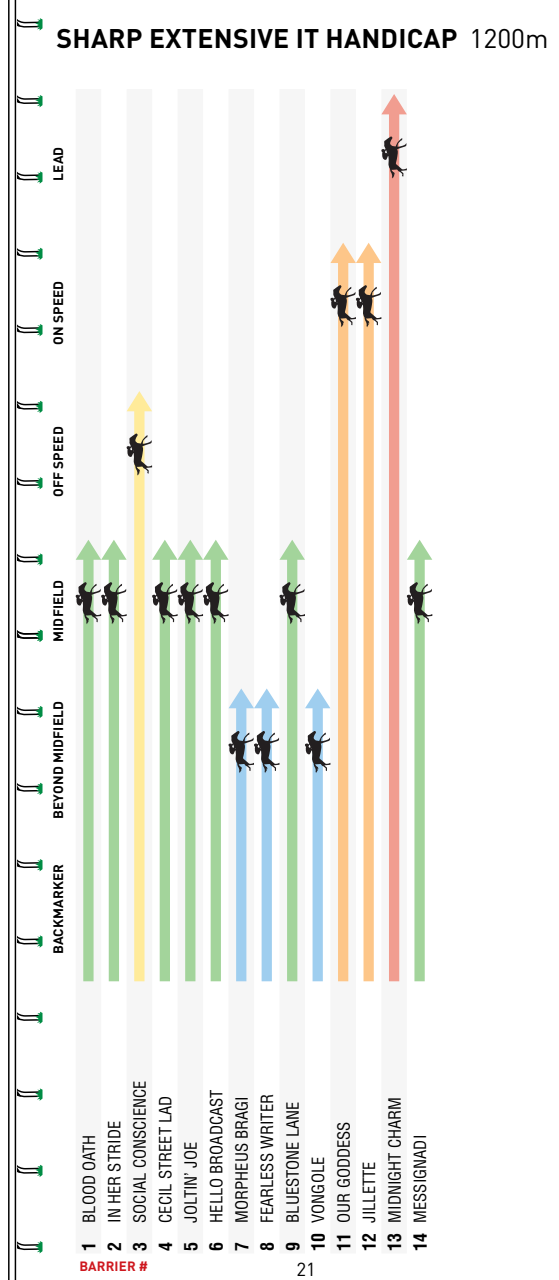

LEADERS IN TECHNOLOGY FOR BUSINESS

Global pedigree. Local
benefits.

Official display screen and office equipment
partner of Moonee Valley Racing Club.

1:05PM

The Valley

2

MELBOURNE 2

SHARP EXTENSIVE IT HANDICAP