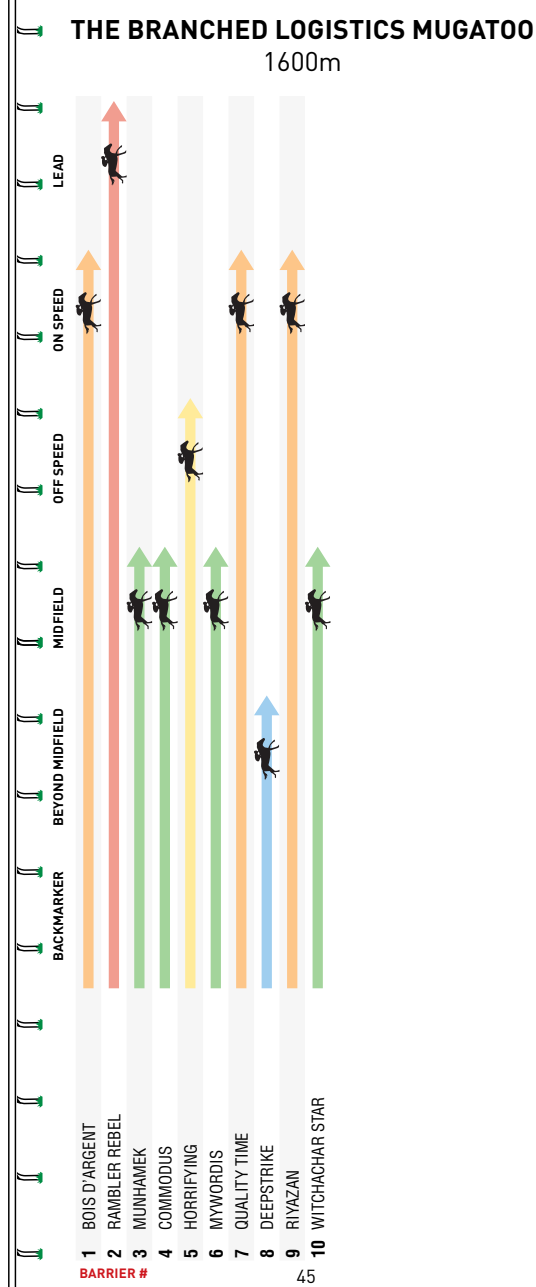

SPEED RATINGS (Horses listed by barrier)

2:55PM

The Valley

5

MELBOURNE 5

THE BRANCHED LOGISTICS MUGATOO

1600m

Of **\$200,000**. 1st \$110,000, 2nd \$36,000, 3rd \$18,000, 4th \$10,000, 5th \$6,000, 6th \$4,000, 7th \$4,000, 8th \$4,000, 9th \$4,000, 10th \$4,000. Prizemoney contribution totaling 3% will be directed to jockey and equine welfare prior to distribution. For Three-Years-Old and Upwards. Handicap. **No allowances for apprentices.**