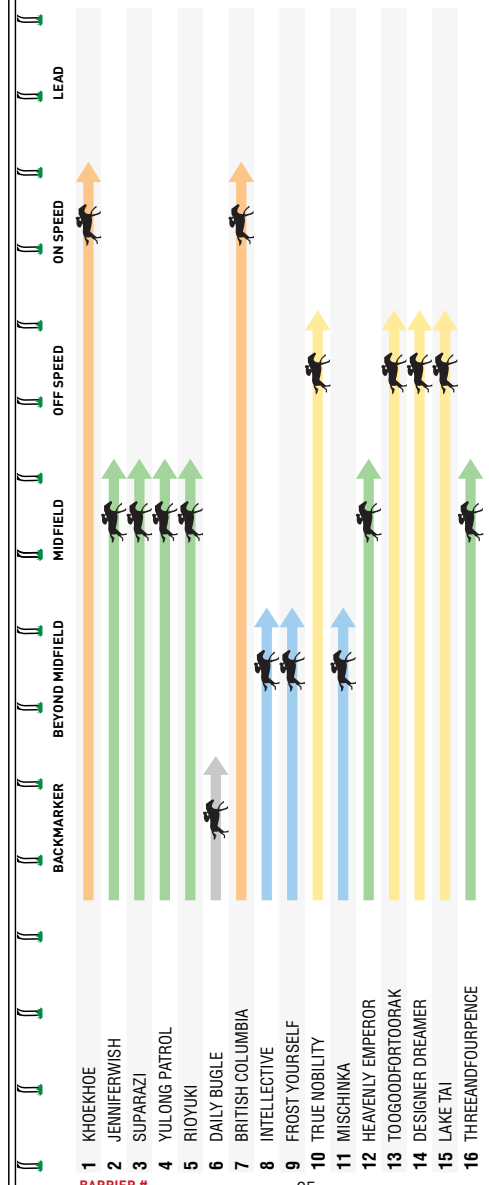

LADBROKES COUNTRY MILE SERIES FINAL 1600m

10