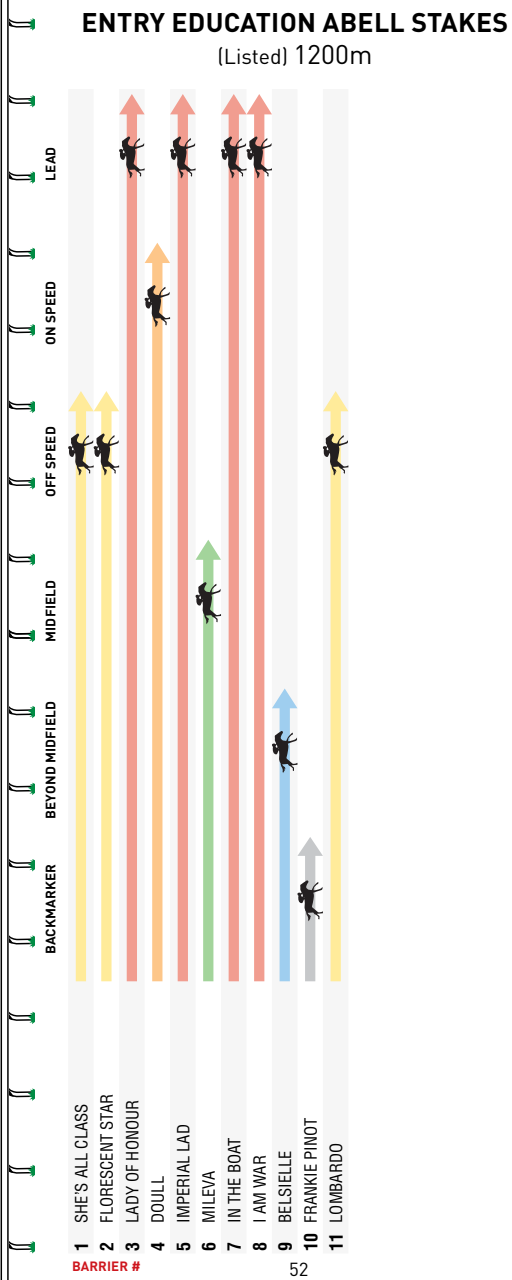

SPEED RATINGS (Horses listed by barrier)

LEAD

6