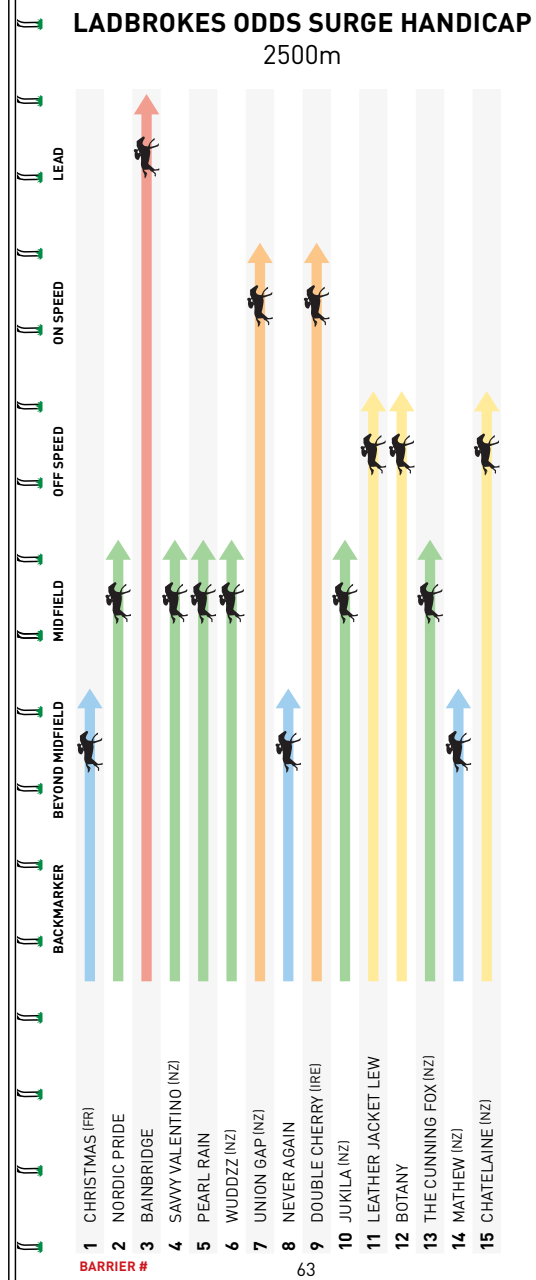

SPEED RATINGS (Horses listed by barrier)