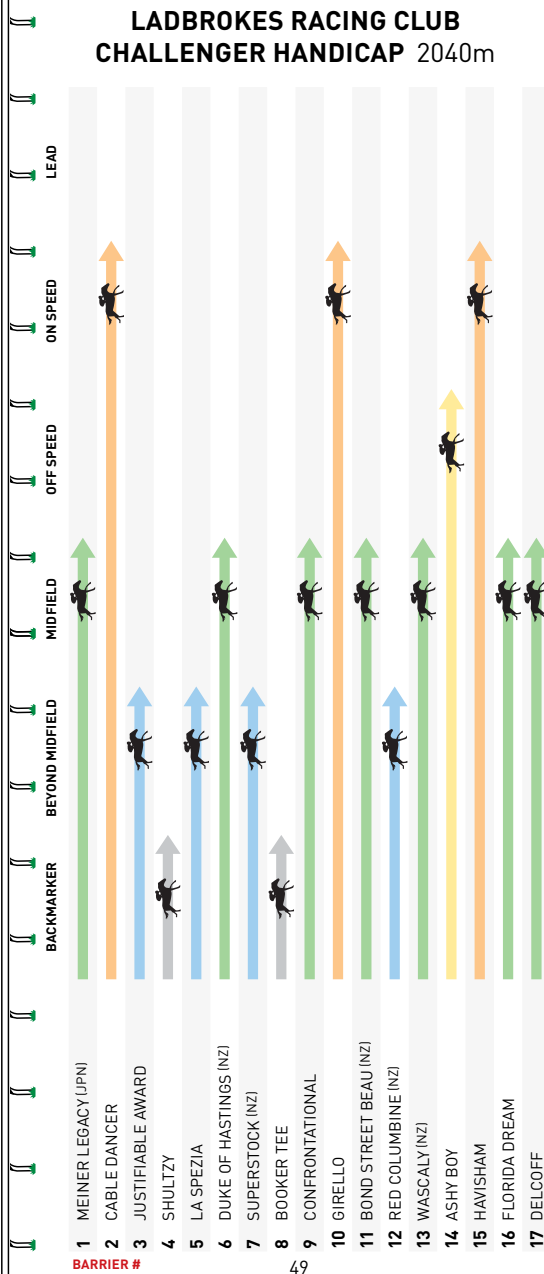

LADBROKES RACING CLUB
CHALLENGER HANDICAP 2040m

SPEED RATINGS (Horses listed by barrier)