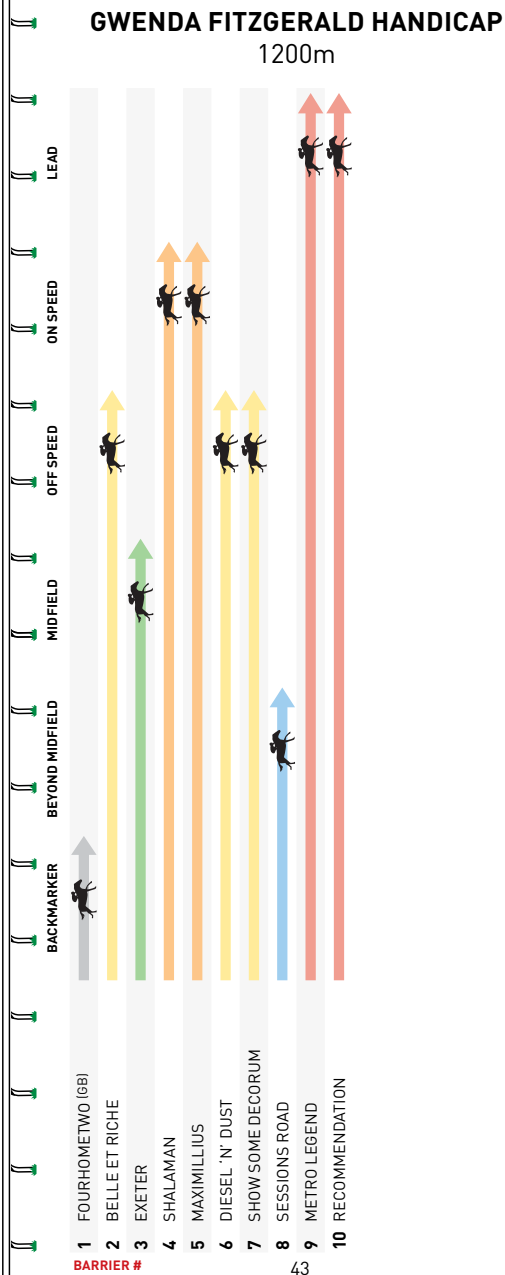

SPEED RATINGS (Horses listed by barrier)