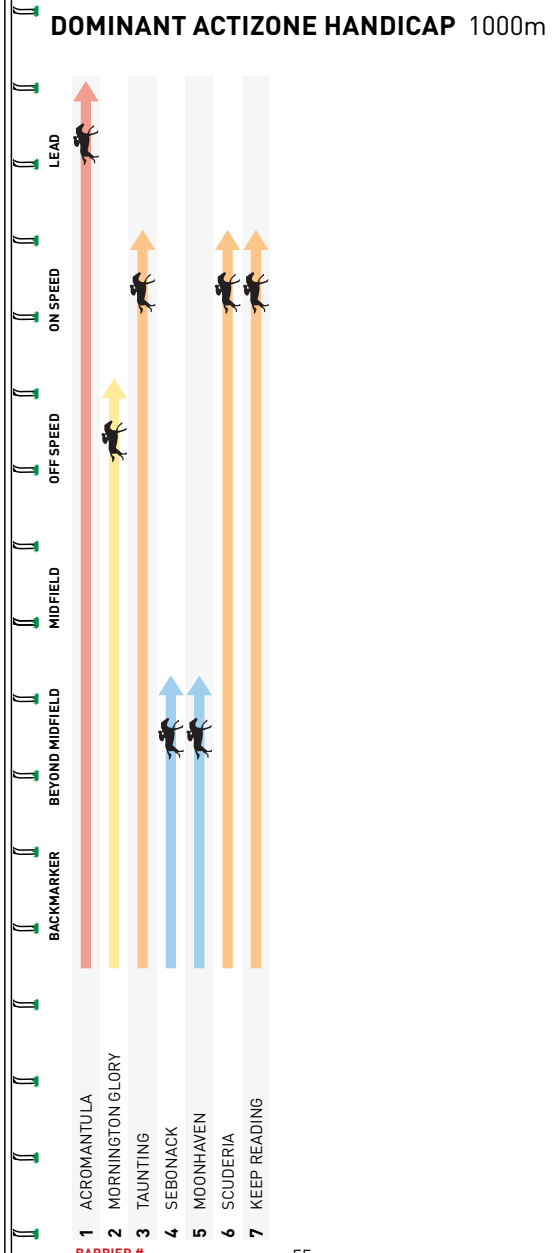

SPEED RATINGS (Horses listed by barrier)

LEAD →

DOMINANT ACTIZONE HANDICAP 1000m