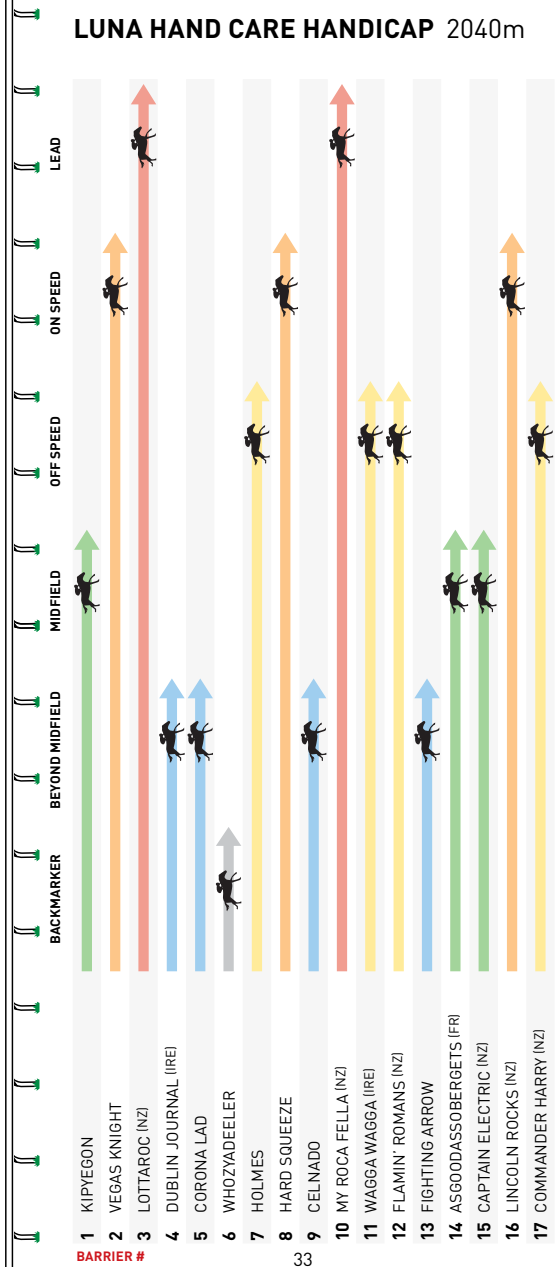

Indulge

YOURSELF

SEASONAL EATS, TIMELESS ALLURE

WED-SAT, 12PM-LATE | SUN 11AM ONWARDS

TOTEBARANDDINING.COM.AU

SPEED RATINGS (Horses listed by barrier)

Hand Care

The luxury of
fragrance layering