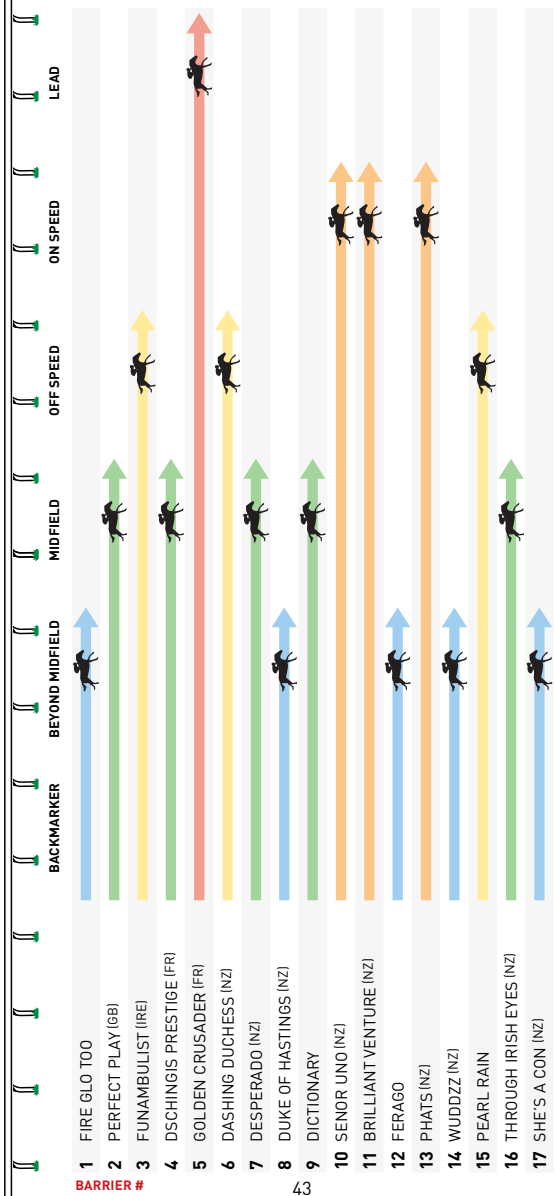

SPEED RATINGS (Horses listed by barrier)