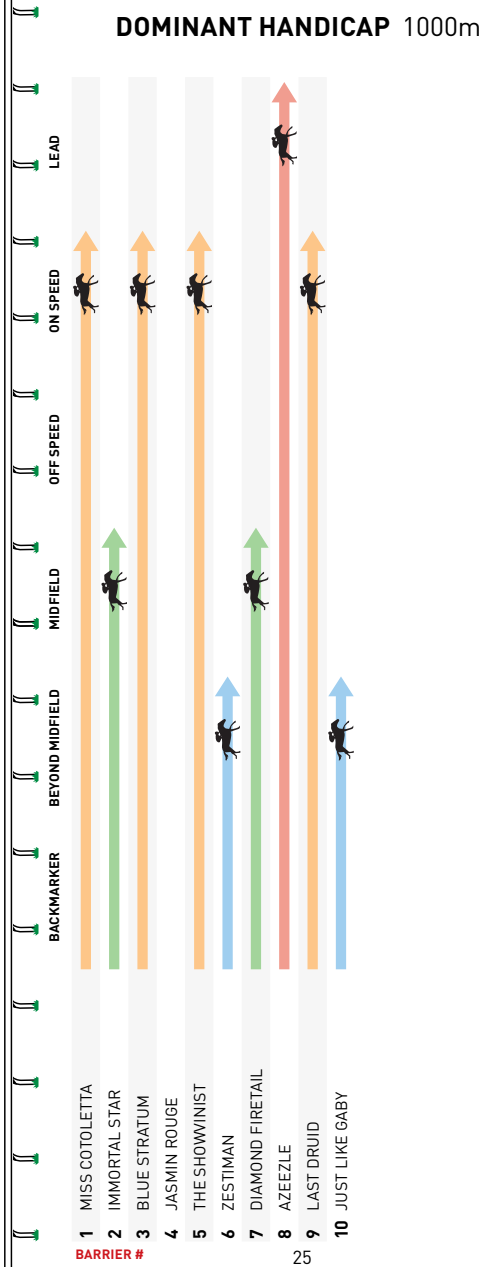

SPEED RATINGS (Horses listed by barrier)

LEAD