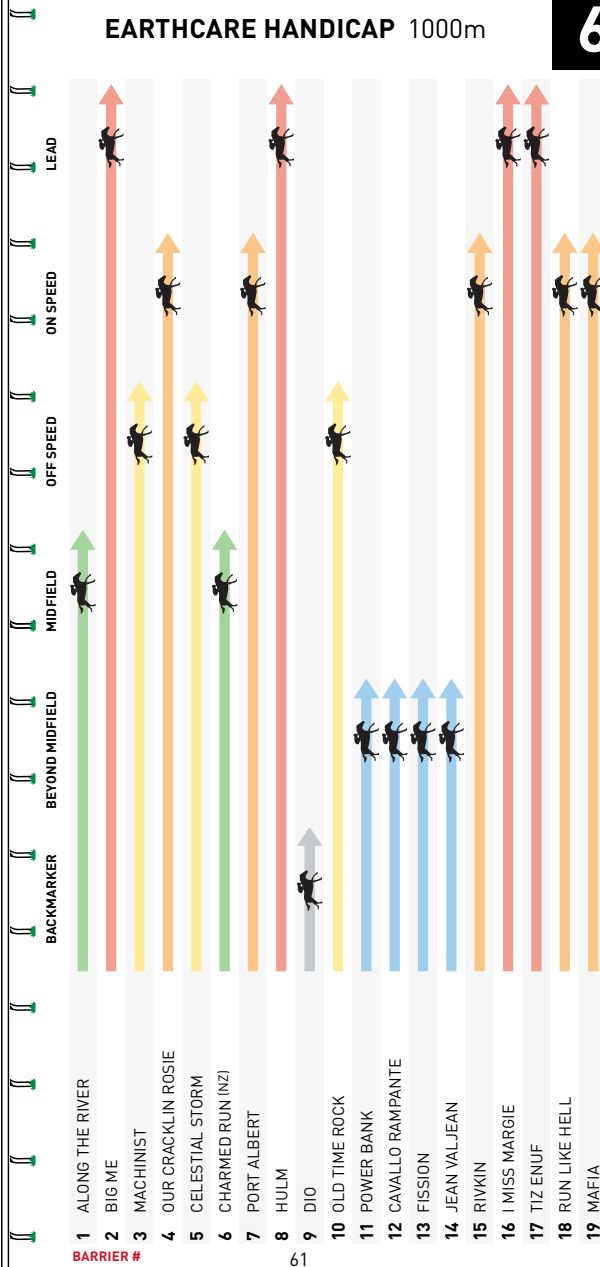

ANY EVENT AN OCCASION

Get in touch to plan your next event
thevalley.com.au

SPEED RATINGS (Horses listed by barrier)

LEAD