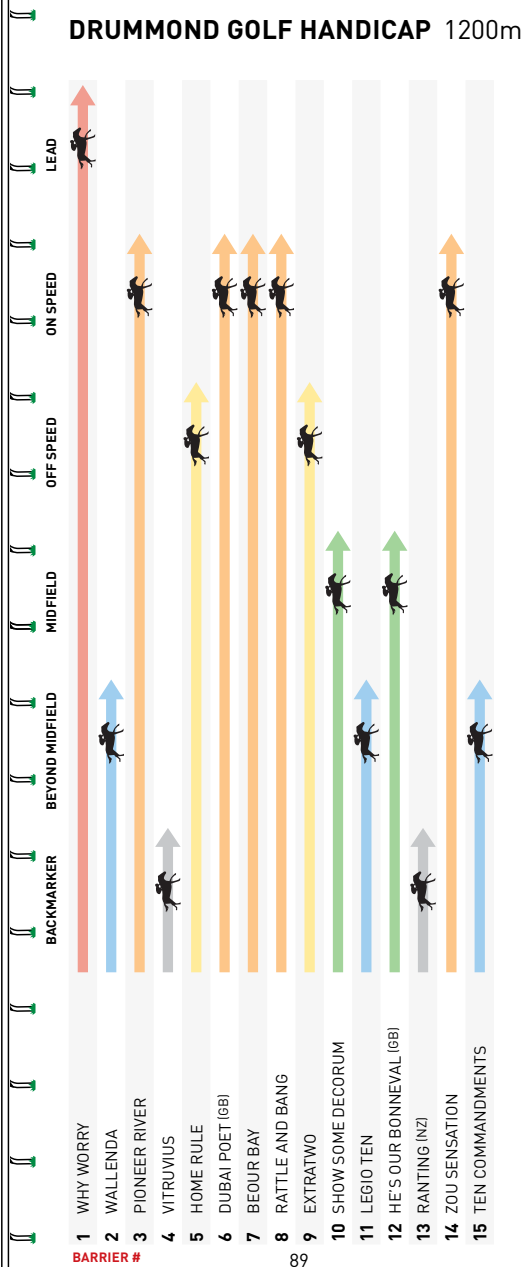

SPEED RATINGS (Horses listed by barrier)