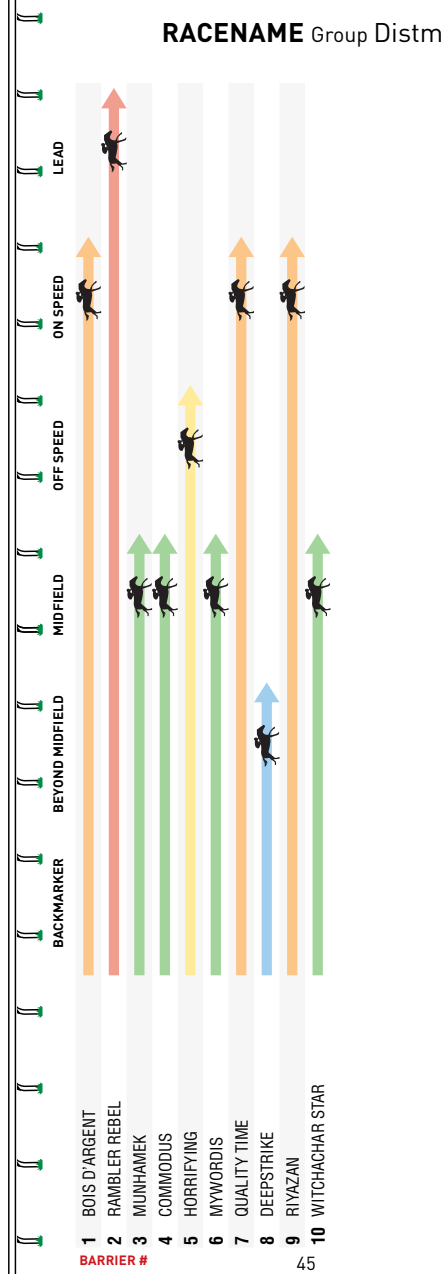

SPEED RATINGS (Horses listed by barrier)