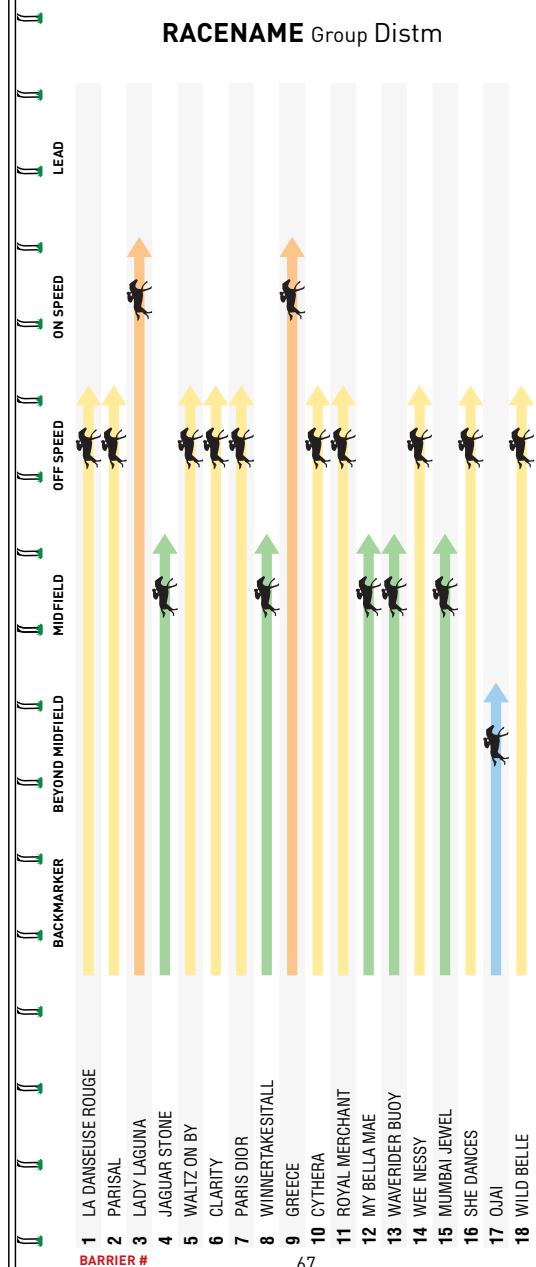

SPEED RATINGS (Horses listed by barrier)

LEAD ←