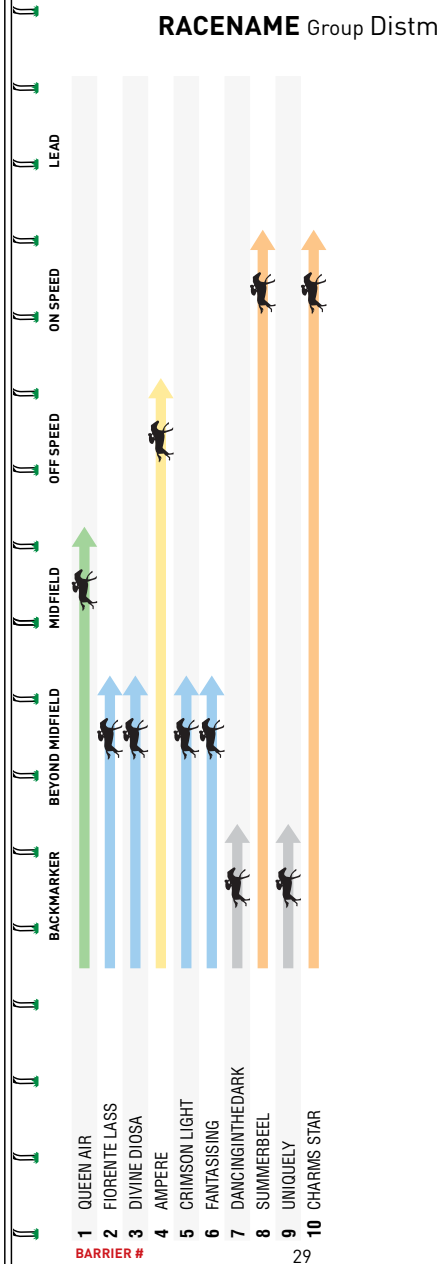

HAMTON™

SPEED RATINGS (Horses listed by barrier)

LEAD

THE MOST AWARDED
CHAMPAGNE HOUSE OF THE CENTURY™

PIPER-HEIDSIECK THE MYSTIC
JOURNEY

2040m

Of \$200,000. 1st \$110,000, 2nd \$36,000, 3rd \$18,000, 4th \$10,000, 5th \$6,000, 6th \$4,000, 7th \$4,000, 8th \$4,000, 9th \$4,000, 10th \$4,000. Prizemoney contribution totaling 3% will be directed to jockey and equine welfare prior to distribution. For Three-Years-Old and Upwards Fillies and Mares. Set Weights plus Penalties. **No allowances for apprentices.**