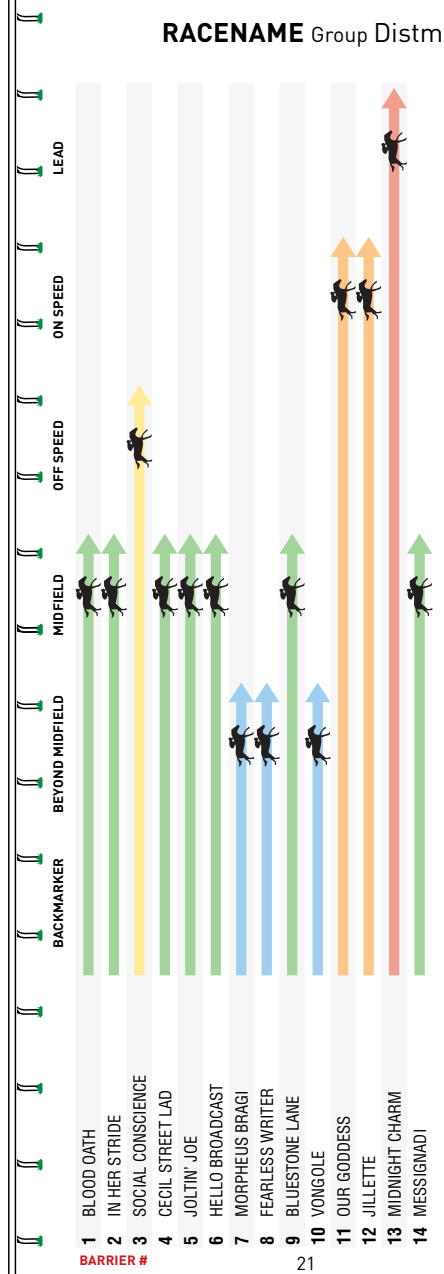

SPEED RATINGS (Horses listed by barrier)