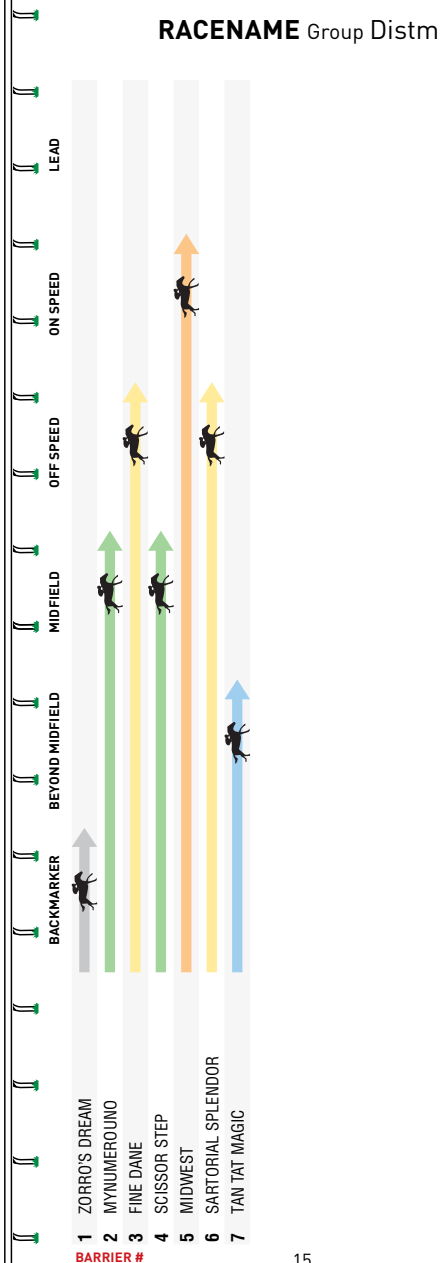

SPEED RATINGS (Horses listed by barrier)