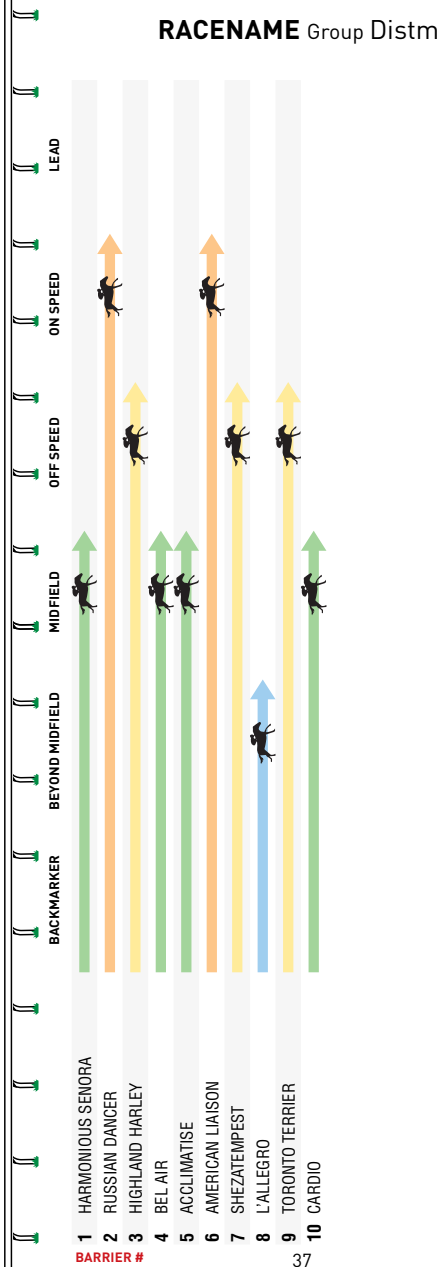

SPEED RATINGS (Horses listed by barrier)