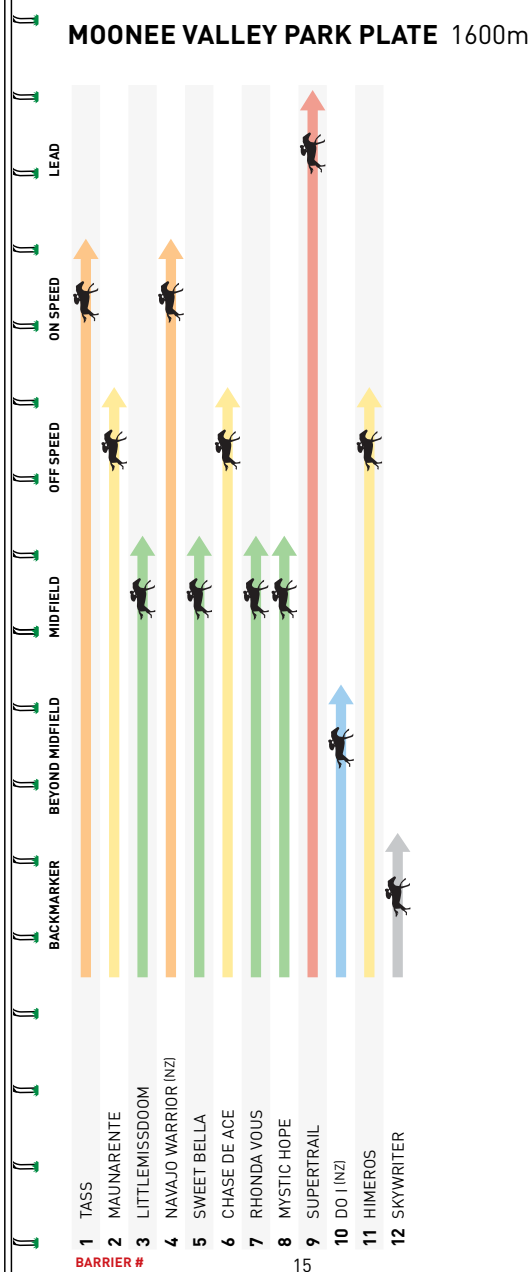

CATANACH'S JEWELLERS

JOCKEY

PREMIERSHIP

Presented to the jockey who accumulates the most points during
The Valley season of 2022/23 with the winner taking home a
Catanach's Jewellers voucher and trophy.

LEADERBOARD

1st	Jamie Kah	68 points
2nd	Damien Oliver	65 points
3rd	Craig Williams	58 points
4th	Blake Shinn	55 points

Scoring works on a 3,2,1 points system.
In the case of a draw the winning prize will be evenly split amongst the highest scorers.

Catanach's
Jewellers
over 140 years of excellence

1212 High Street, Armadale Victoria 3143
+61 3 9509 0311
www.catanachs.com.au

SPEED RATINGS (Horses listed by barrier)