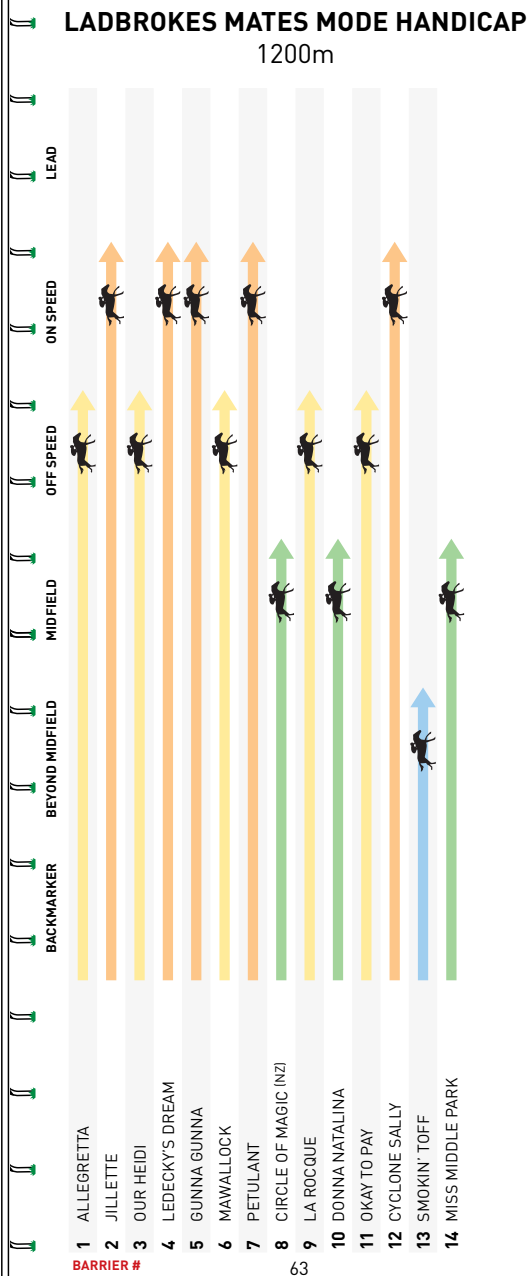

SPEED RATINGS (Horses listed by barrier)