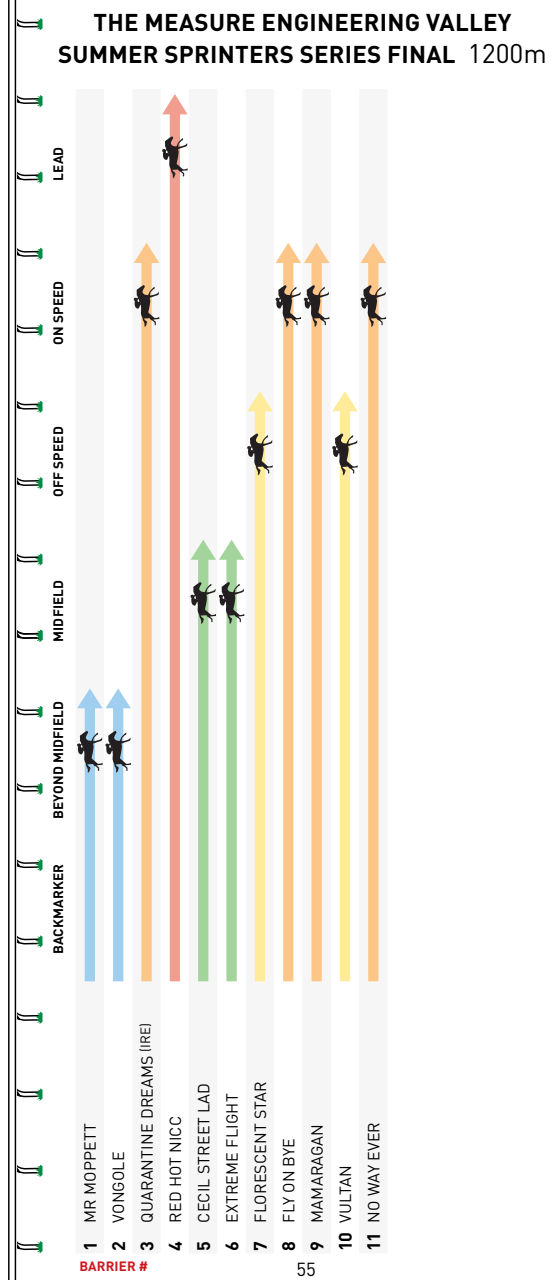

SPEED RATINGS (Horses listed by barrier)

LEAD