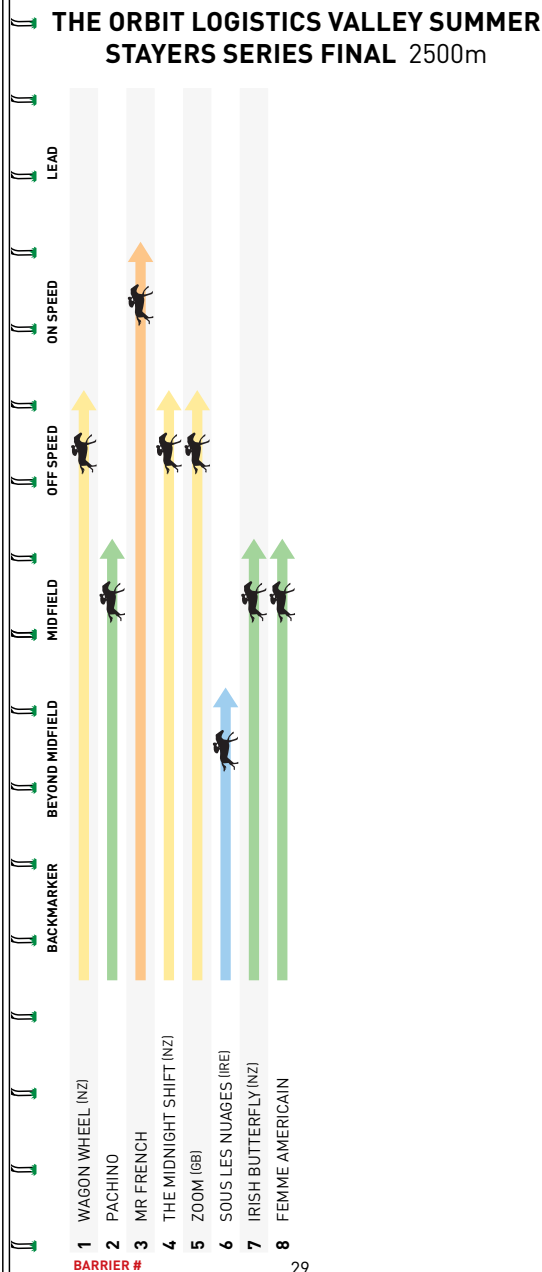

SPEED RATINGS (Horses listed by barrier)