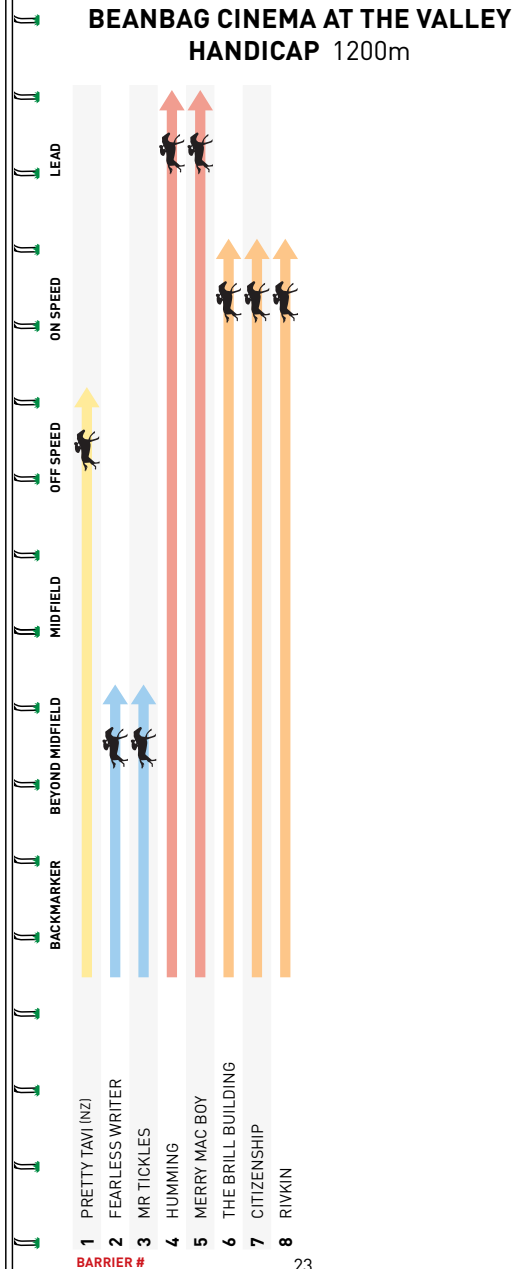

WITH FUNCTION SPACES FOR 30 TO 300 PEOPLE AND SWEEPING VIEWS OF THE VALLEY *Racecourse* TO THE CITY SKYLINE

CALL TO ENQUIRE - 9326 1277

Moonee Valley Legends mv_legends

www.mvlegends.com.au

SPEED RATINGS (Horses listed by barrier)