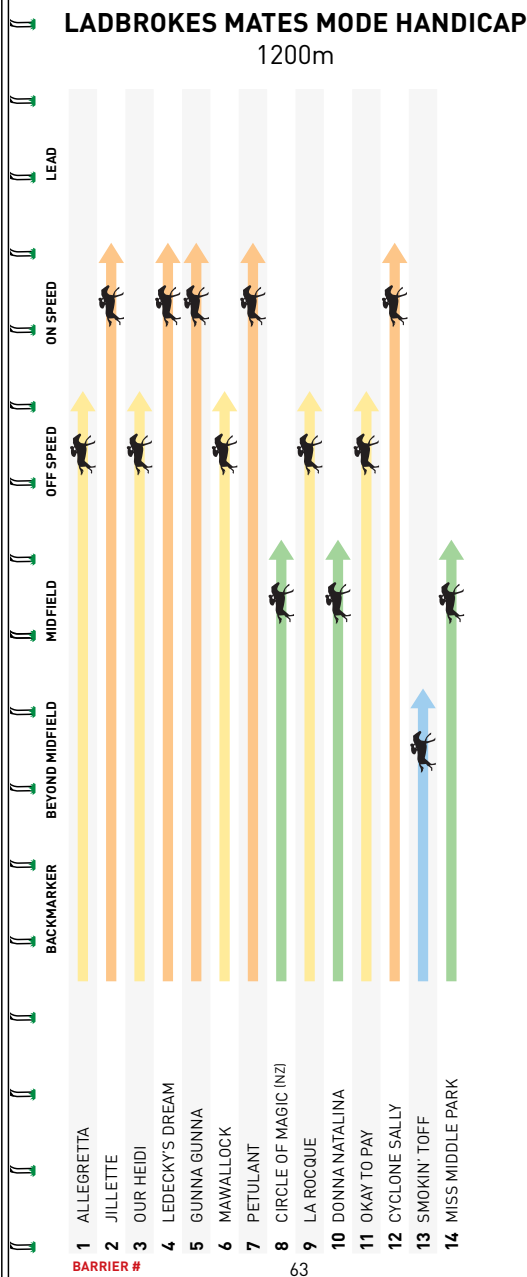

SPEED RATINGS (Horses listed by barrier)