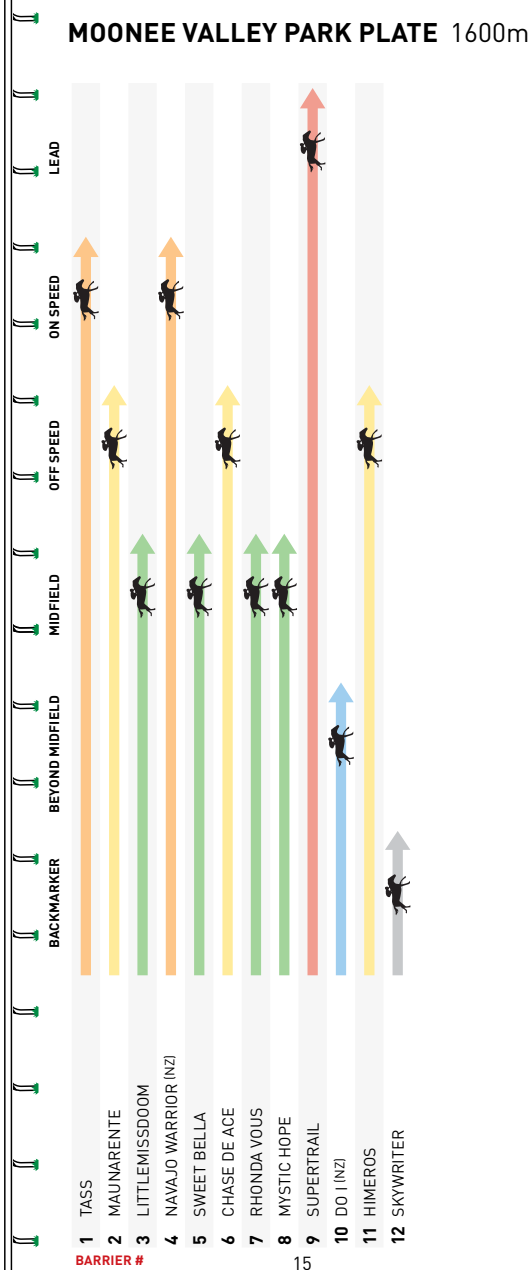

CATANACH'S JEWELLERS

JOCKEY

PREMIERSHIP

Presented to the jockey who accumulates the most points during
The Valley season of 2022/23 with the winner taking home a
Catanach's Jewellers voucher and trophy.

LEADERBOARD

1st	Jamie Kah	68 points
2nd	Damien Oliver	65 points
3rd	Craig Williams	58 points
4th	Blake Shinn	55 points

Scoring works on a 3,2,1 points system.
In the case of a draw the winning prize will be evenly split amongst the highest scorers.

Catanach's
Jewellers
over 140 years of excellence

1212 High Street, Armadale Victoria 3143
+61 3 9509 0311
www.catanachs.com.au

SPEED RATINGS (Horses listed by barrier)