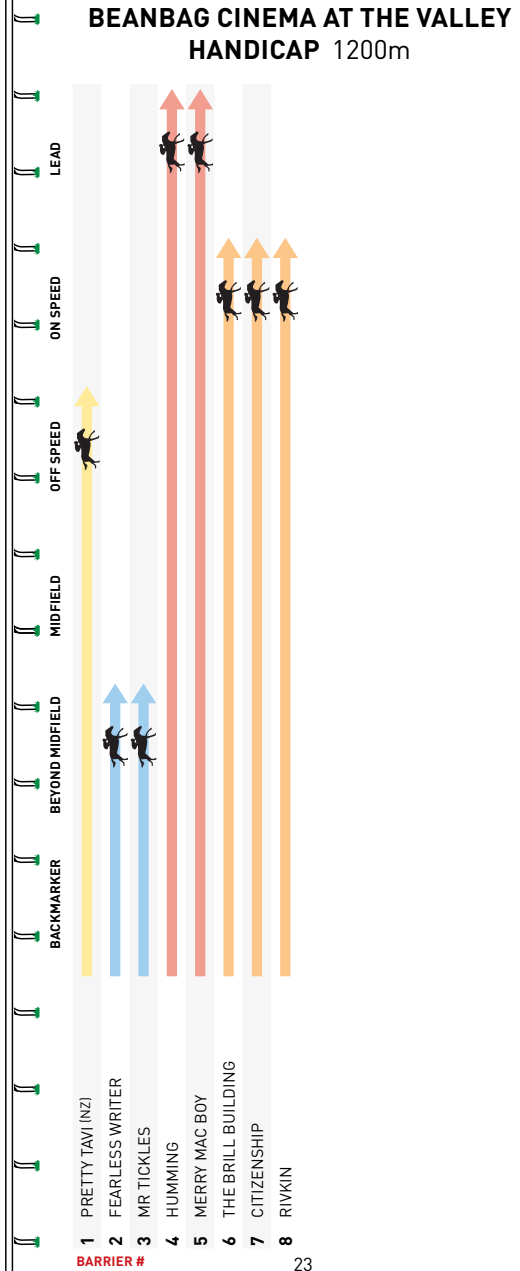

WITH FUNCTION SPACES FOR 30 TO 300 PEOPLE AND SWEEPING VIEWS OF THE VALLEY *Racecourse* TO THE CITY SKYLINE

CALL TO ENQUIRE - 9326 1277

Moonee Valley Legends mv_legends

www.mvlegends.com.au

SPEED RATINGS (Horses listed by barrier)