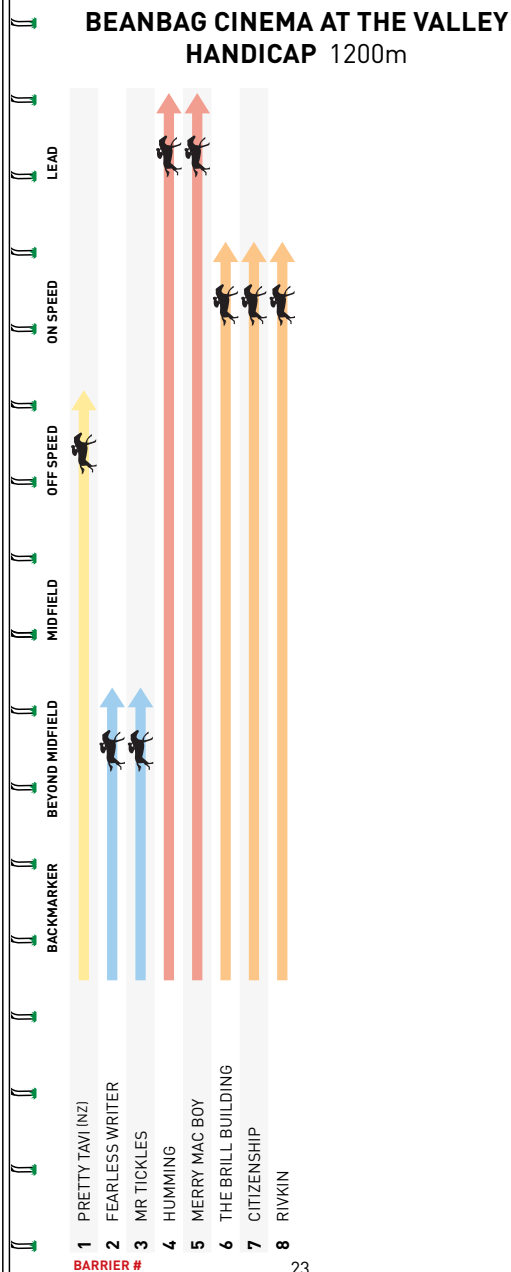

SPEED RATINGS (Horses listed by barrier)