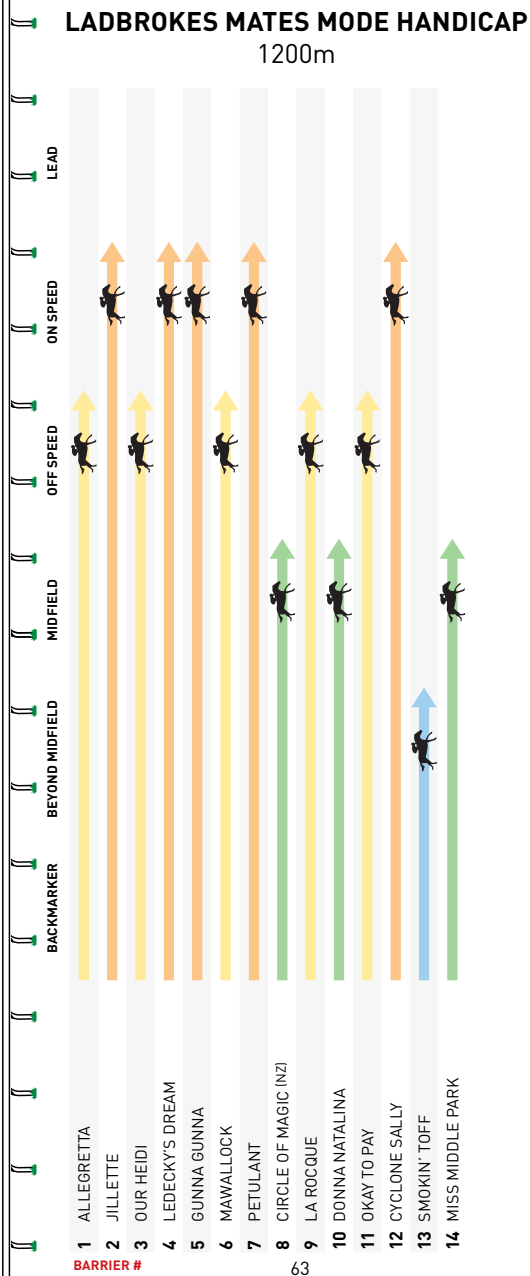

SPEED RATINGS (Horses listed by barrier)