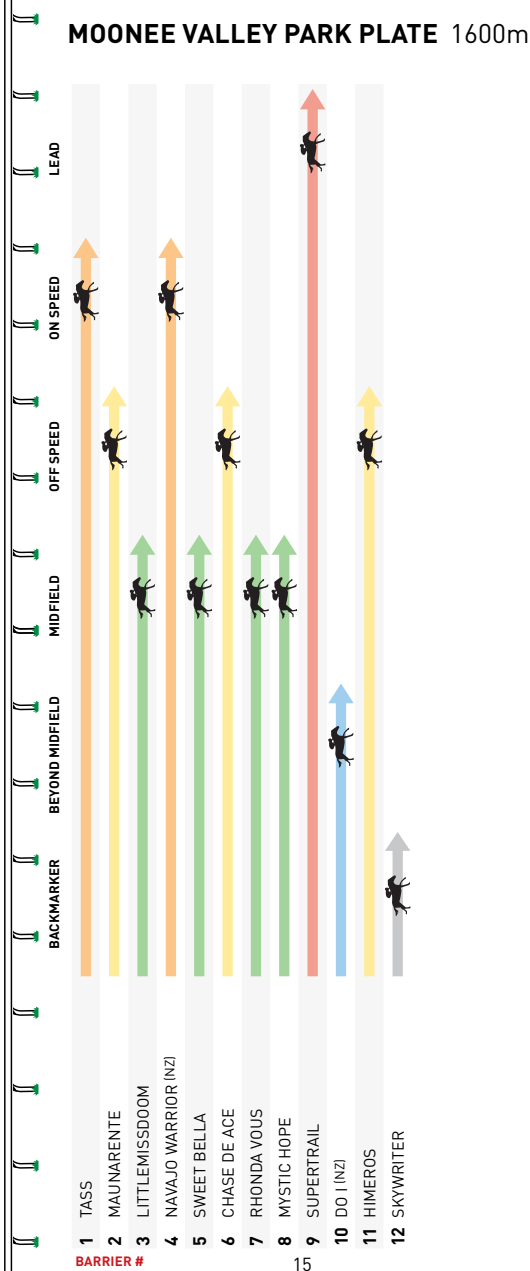

CATANACH'S JEWELLERS

JOCKEY

PREMIERSHIP

Presented to the jockey who accumulates the most points during
The Valley season of 2022/23 with the winner taking home a
Catanach's Jewellers voucher and trophy.

LEADERBOARD

1st	Jamie Kah	68 points
2nd	Damien Oliver	65 points
3rd	Craig Williams	58 points
4th	Blake Shinn	55 points

Scoring works on a 3,2,1 points system.
In the case of a draw the winning prize will be evenly split amongst the highest scorers.

Catanach's
Jewellers
over 140 years of excellence

1212 High Street, Armadale Victoria 3143
+61 3 9509 0311
www.catanachs.com.au

SPEED RATINGS (Horses listed by barrier)