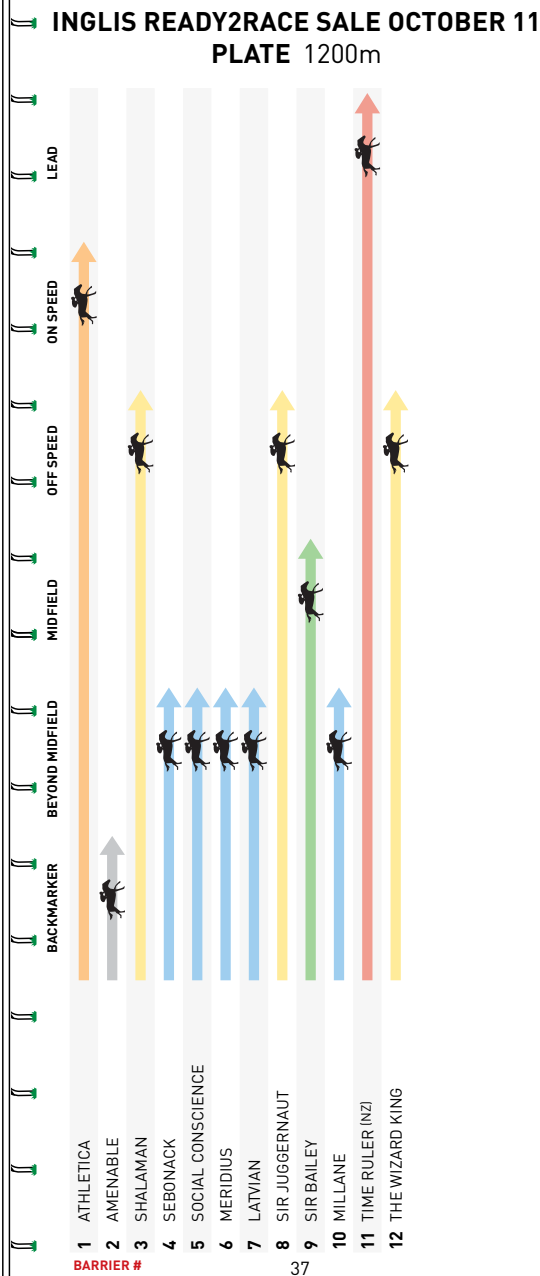

SPEED RATINGS (Horses listed by barrier)