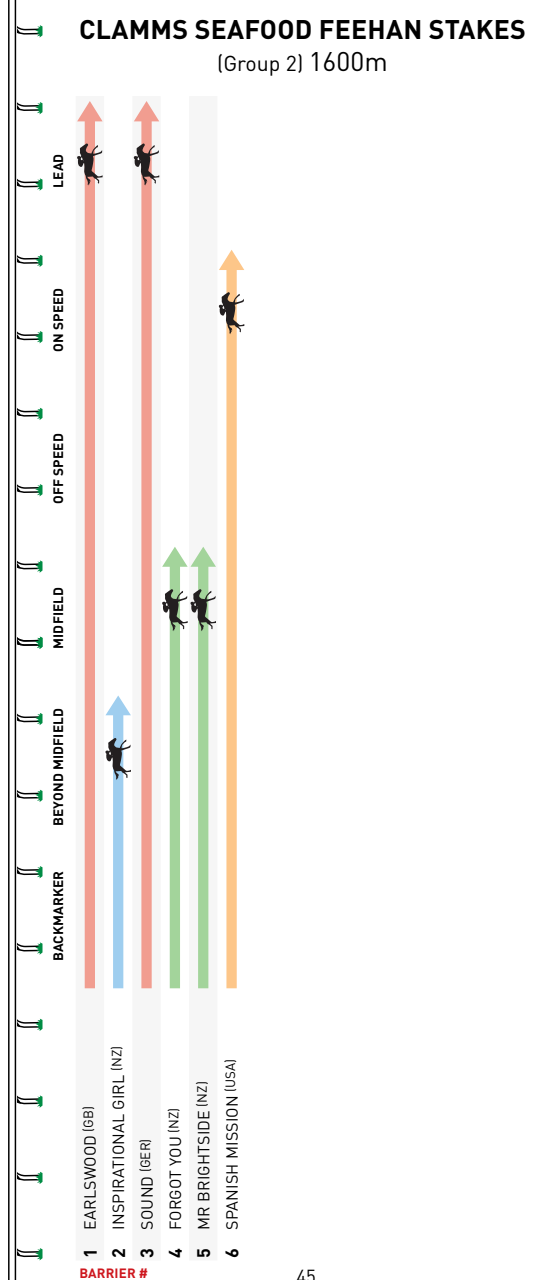

SPEED RATINGS (Horses listed by barrier)

LEAD ↑