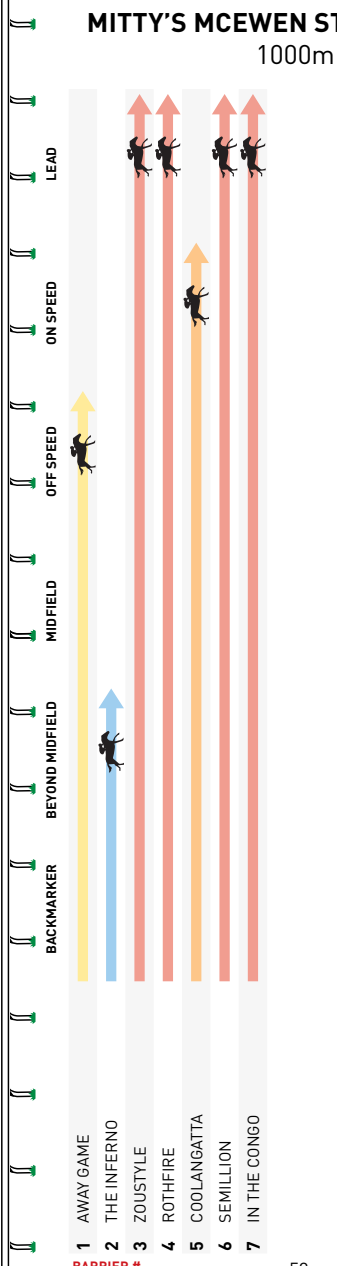

SPEED RATINGS (Horses listed by barrier)

LEAD

MITTY'S MCEWEN STAKES (Group 2)
1000m