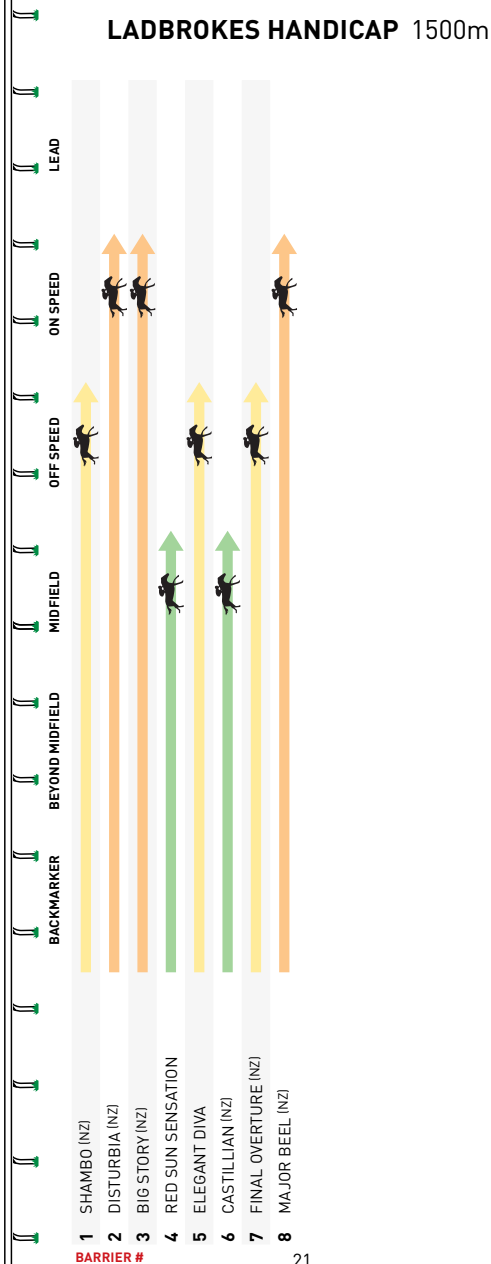

SATURDAY AT The Valley

WHAT'S ON

PONY CLUB VICTORIA RIDE TO TIME
STATE CHAMPIONSHIPS AT THE
VALLEY

COLOURFUL ENTERTAINERS UPON
ENTRY AND AROUND THE COURSE

KIDS' PONY RIDES,
FACE PAINTING, SPORTS
ACTIVITIES, AND BALLOON ARTIST

COX PLATE CARNIVAL
CHARITY PIN LAUNCH

AUSTRALIA'S BEST WEEKEND
COMPETITION

ROYAL MELBOURNE SHOW
COMPETITION

MUSK CREEK FARM BEST
PRESENTED STRAPPER AWARD

The Valley

Ladbrokes

SPEED RATINGS (Horses listed by barrier)