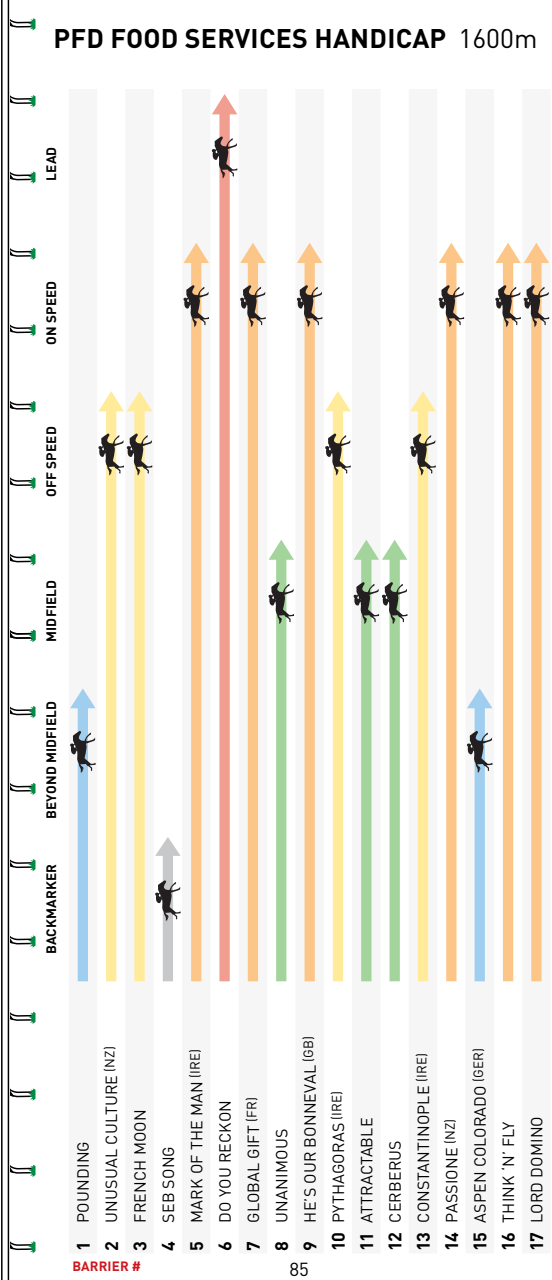

\$5 AFTER THE LAST.

HEAD TO:

LEGENDS

+

JUNCTION CLUB

SPEED RATINGS (Horses listed by barrier)

LEAD

PFD FOOD SERVICES HANDICAP 1600m