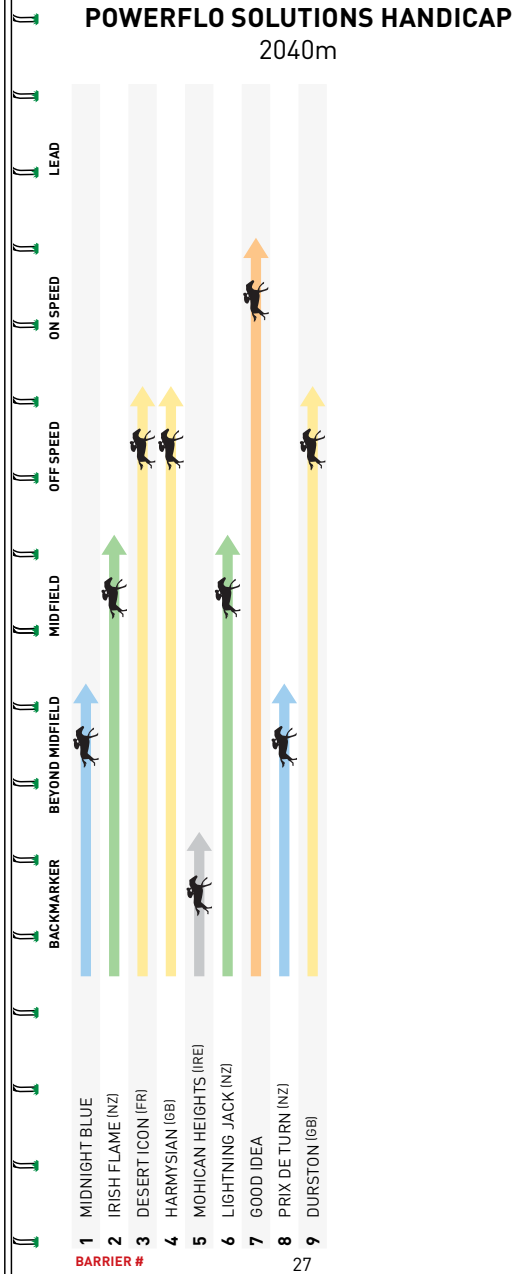

LEAD
ON SPEED
OFF SPEED
MID FIELD
BEYOND MIDFIELD
BACKMARKER

POWERFLO
SOLUTIONS

**ENGINEERING CONTROL SOLUTIONS
FOR AUSTRALIAN INDUSTRY SINCE 1911**

**1300 658 701
WWW.POWERFLO.COM.AU**

1:05PM

The Valley

2

MELBOURNE 2