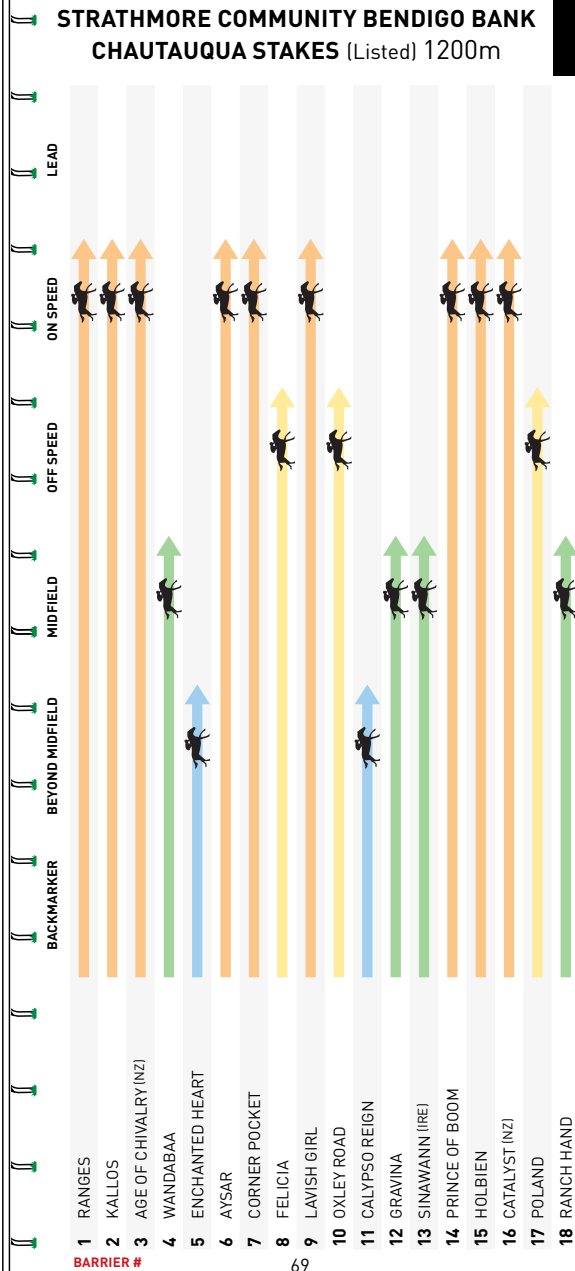

SPEED RATINGS (Horses listed by barrier)