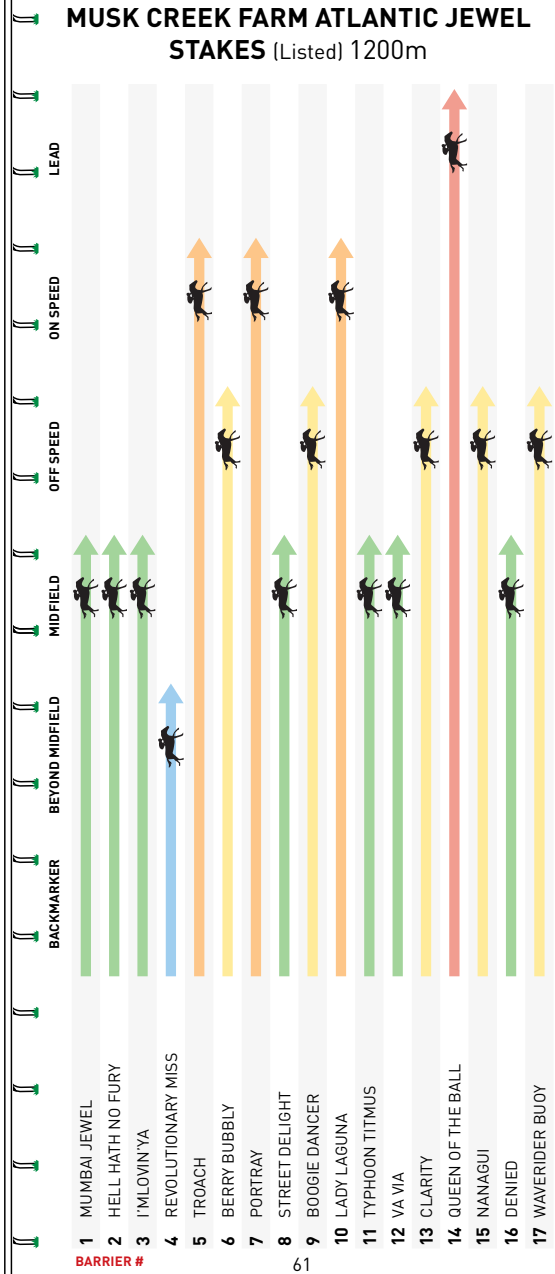

SPEED RATINGS (Horses listed by barrier)

LEAD