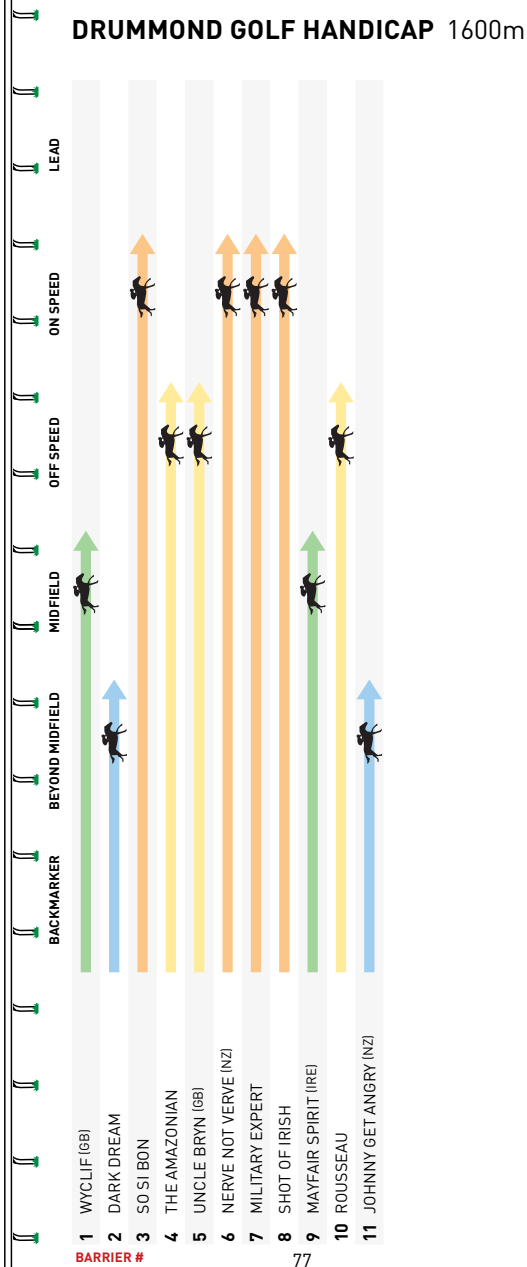

17 KALLOS 3EM Rtg 92

(2) 54kg

James Cummings (Flemington)

4yo br h Medaglia D'oro (USA)-Calliope (Exceed And Excel) **BREEDER** Godolphin Australia

OWNERS Godolphin **ROYAL BLUE**

(w) 8 Starts 2-1-1 $253,890

TECHFORM **87**

Track 1:0-0-0 **Dist** 1:0-0-0 **Trk/Dist** 0:0-0-0 **Wet** 3:1-0-1 **1st Up** 4:1-0-1 **2nd Up** 2:1-0-0

18 POLAND 4EM (Blks) Rtg 92

(17) 54kg

Michael Moroney (Flemington)

5yo b g So You Think (NZ)-Sun Song (Desert Sun (GB)) **BREEDER** Orpheo Pty Ltd **OWNERS**

Ballymore Stables (Aust) Pty Ltd (Mgr: M D Moroney), Kariba Racing Pty Ltd (Mgr: C

R P Legh), B & C Thoroughbreds Pty Ltd (Mgr: B Dorman), E Lucas, P O'Brien, Mrs J Van Steenis & W

Gatt WHITE, RED TWIN CITY EMBLEM, RED SLEEVES AND CAP

14 Starts 2-1-3 $214,875

TECHFORM **80**

Track 0:0-0-0 **Dist** 2:0-0-0 **Trk/Dist** 0:0-0-0 **Wet** 3:0-1-1 **1st Up** 4:1-1-0 **2nd Up** 4:0-0-1

5-13	CAULm	Sat 26Feb22	1100 G3	OAKLEIGH PLT-G1	M Poy (8)	52	$41	1-Marabi	54	3.5L	1:02.23 Rtg 90
12-17	FLEMm	Sat 12Mar22	1200 G4	NEWMARKET-G1	M Poy (14)	52.5	$61	1-Roch N' Horse (NZ)	52.5	6.8L	1:09.01 Rtg 94
3-16	BDG0m	Sat 2Apr22	1400 G4	BM100	J Childs (8)	57	$6.50	1-Flash Aah	53.5	3.8L	1:23.48 Rtg 94
9-16	CAULm	Sat 16Apr22	1400 G3	VIC HCP-G3	R P Downey (4)	54	$18	1-Ayrton (NZ)	54	3.3L	1:22.79 Rtg 94
10-14	WNBL	Wed 4May22	1200 H10	WANGOOM-LR	J Childs (13)	57	$5.50	1-Frankie Pinot	55	8.3L	1:14.70 Rtg 94

SPEED RATINGS (Horses listed by barrier)