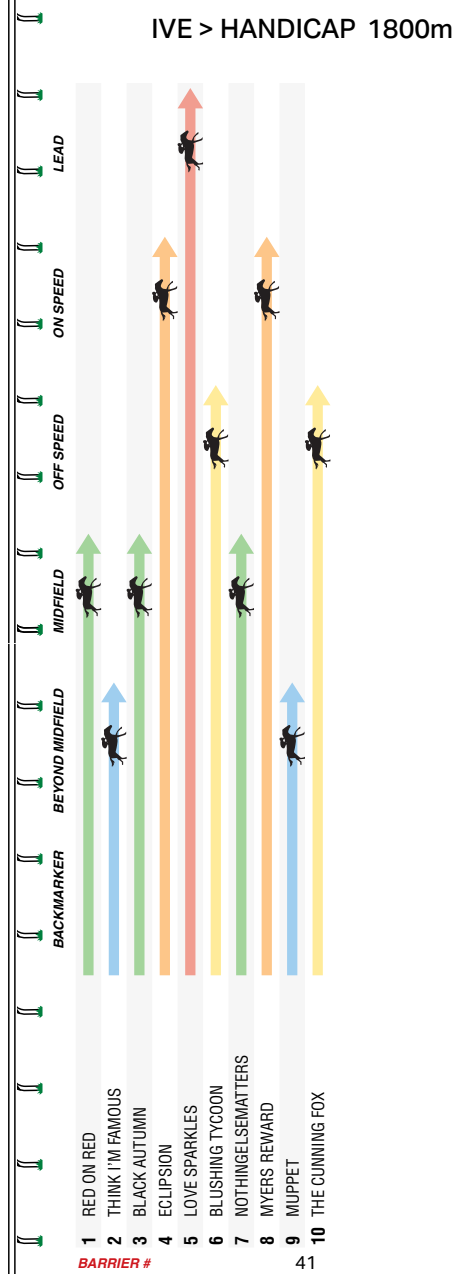

Get a read
on | today

Race day results,
expert tips & the
form guide

Visit heraldsun.com.au

Herald Sun
We're for *you*

SPEED RATINGS (Horses listed by barrier)

LEAD ←