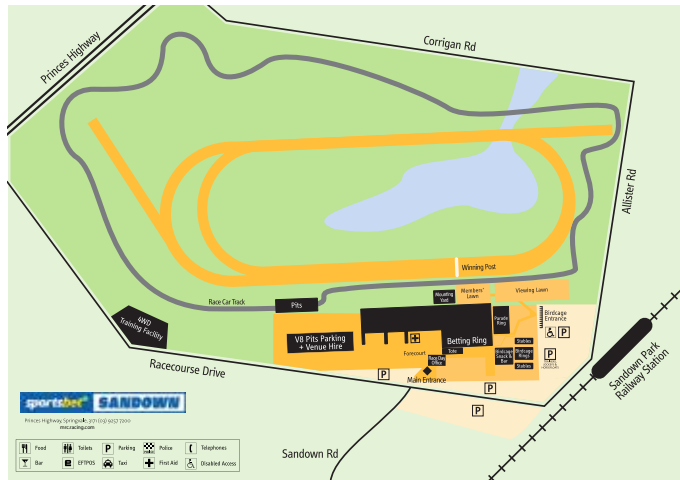

Sportsbet Sandown Facilities Map