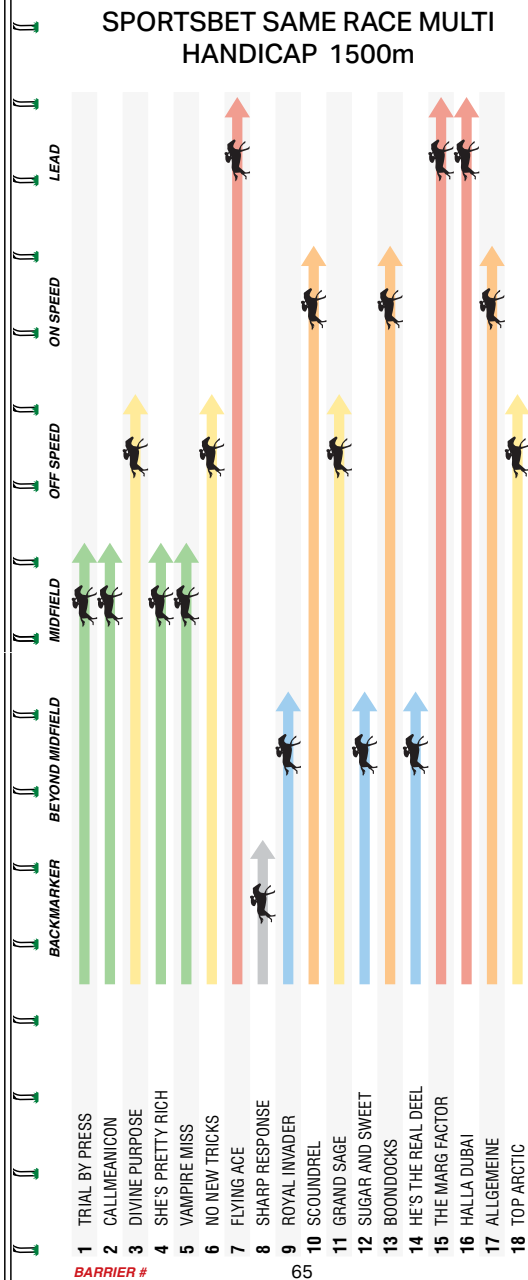

SPEED RATINGS (Horses listed by barrier)