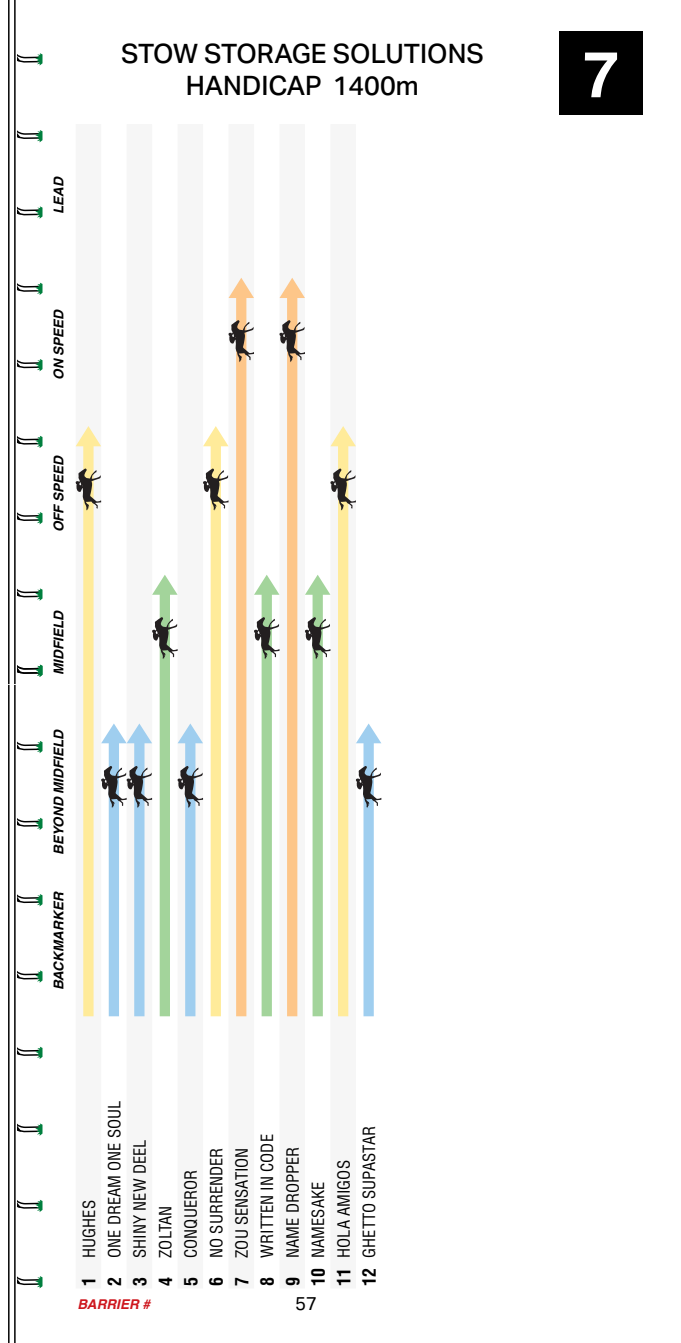

3 Starts 1-2-0 $27,000

TECHFORM 90

2-10	WANG	Thu 20Jun24	1100 S6	MDN-SW	J Mott (1)	57	$2.70f	1-Supersonic Legend	59.5	0.1L	1:04.81
2-6	WOD	Sun 14Jul24	1200 H10	2Y HCP	B McDougall (6)	57	$3.50	1-Detroit City	57	4.0L	1:14.09 R61
1-12	SW H	Fri 2Aug24	1200 G4	MDN-SW	B Shinn (9)	57	$1.80f	2-Wareo Road	59.5	1.5L	1:11.96

13 WANT TO DOO (Blks) R57

Logan McGill (Morrington)

7yo bl g Toronado (IRE)-Flying Hostess (Host (CHI)) BREEDER Mrs N Agent OWNERS G & Mrs J Lewis, L McGill, J & Mrs N Weekley, J & Mrs J Simpson & G Strahan **WHITE, TEAL AND BLACK DIAGONAL LINES AND STARS**

(w) 28 Starts 3-2-1 $75,415

TECHFORM 80

6-10	CRANN	Fri 13Oct23	1300 S6	BM64	C G Gaudray(a) (5)	55(54)	$71	1-Bombastic Boy	60	1.3L	1:20.01 R54
10-10	SANLm	Wed 29Nov23	1200 S6	4UP BM64	T J Bull(a) (9)	55(52)	$41	1-South Of Houston	60	10L	1:12.20 R54
1-6	MORN	Wed 13Dec23	1200 S7	CG&E BM64	T J Bull(a) (3)	54(52)	$18	2-Seafield Road	59.5	2.0L	1:13.26 R52
8-13	MOE	Fri 12Jul24	1200 H10	BM52	K Jennings (2)	62.5	$14	1-Adrett	59	5.8L	1:17.24 R57
6-10	SALE	Sun 28Jul24	1100 H10	BM64	C G Gaudray(a) (9)	56.5	$31	1-New York Diva	56	2.5L	1:08.01 R57

Ran on ok late but gave leaders a big head start 5.8L at Moe BM52 over 1200m Heavy 10. Had no pace early but once balanced up ran ok strongly for sixth 2.5L at Sale BM64 over 1100m Heavy 10.

14 MAGIC CHLOE R60

Paul Preusker (Horsham)

6yo ch m Stratum Star-Chloe Carashan (Desert King (IRE)) BREEDER Campolina Pty Ltd
OWNERS P I McFarlane, P A Preusker, C Murray, M P McKinnon & Campolina Pty Ltd (Mgr: I C Bell) **RED, WHITE AND BLUE HOOPS, BLUE SLEEVES, RED AND WHITE CAP, BLUE POM POM**

(d) 17 Starts 2-4-2 $93,625

TECHFORM 81

6-10	BRAT	Sun 12May24	1200 S6	BM64	R K Houston(a)	(6)	58(56)	$14	1-Layeruplayer	60	7.9L	1:11.82 R64
7-10	BRAT	Sun 26May24	1200 S5	0-64	JK Kennedy(a)	(5)	57.5(55.5)	$9.50	1-Air Defence	58	4.7L	1:13.30 R63
9-14	SW H	Sat 8Jun24	1300 G4	F&M BM64	T Madden (9)	59	$12	1-Imapagethree	Girl 60	4.2L	1:17.84 R62	
5-10	MILD	Fri 19Jul24	1200 S7	BM64	C R Murray (7)	56.5	$17	1-Head'm	59.5	3.4L	1:13.25 R61	
3-12	MUBRm	Sat 3Aug24	1400 S5	F&M 0-62	A Livesey(a)	(3)	59(57)	$10	1-Falanghina	59	1.6L	1:23.88 R60

Ran off legs early but did beat a few home late for fifth 3.4L at Mildura BM64 over 1200m Soft 7. Really motored home the last part into third 1.6L at Thomas Farms RC Murray Bridge F&M 0-62 over 1400m Soft 5.

15 RUSSIAN BENEFITS R60

Michael Mehegan (Morrington)

5yo b m Russian Revolution-Bliss Street (Flying Spur) BREEDER Morning Rise Stud OWNERS
M J M Racing & Bloodstock Pty Ltd (M Mehegan), D G Benyon, Mrs D M Benyon, D G Benyon, T K Benyon, Ms S P Zibell, M Mehegan, G A Edwards, D M Gleeson, B J McInerney, S R Baldwin, D B

Cook, S C Hargrave, P L Jamieson, S G Kishere, D J Neilson, R Wadley, Mrs S A Morrill, P Richardson & Miss S M Norris **BROWN AND GREEN HOOPS, ORANGE SLEEVES AND CAP**

(w) 13 Starts 1-3-0 $89,400

TECHFORM 78

2-8	M VmM	Fri 3Nov23	1200 G3	F&M BM70	C G Gaudray(a) (8)	56.5(54.5)	$18	1-She Daresthe	Devil 54	1.3L	1:10.55 R63
8-10	CRANm	Sat 25Nov23	1300 S6	BM70	C Williams (6)	55	$21	1-Is It Me	59	6.2L	1:18.50 R61
7-11	BRAT	Wed 12Jun24	1200 H8	CL1	C G Gaudray(a) (4)	57	$15	1-Lovazou	58	4.2L	1:13.64 R62
9-12	SALE	Wed 26Jun24	1200 S6	F&M BM64	L Nolen (7)	59	$26	1-Gracie's	Rain 58.5	5.4L	1:13.05 R62
11-11	SANLm	Wed 10Jul24	1200 H8	BM70	T J Bull(a) (1)	55(53)	$26	1-Kiko	59	11L	1:13.60 R60

Too far back in the running to be a serious threat 5.4L at Sale F&M BM64 over 1200m Soft 6. Box seat, under pressure early, weakened, last 10.7L at Sportsbet Sandown Lakeside BM70 over 1200m Heavy 8.

(4) 56kg

HARRY COFFEY