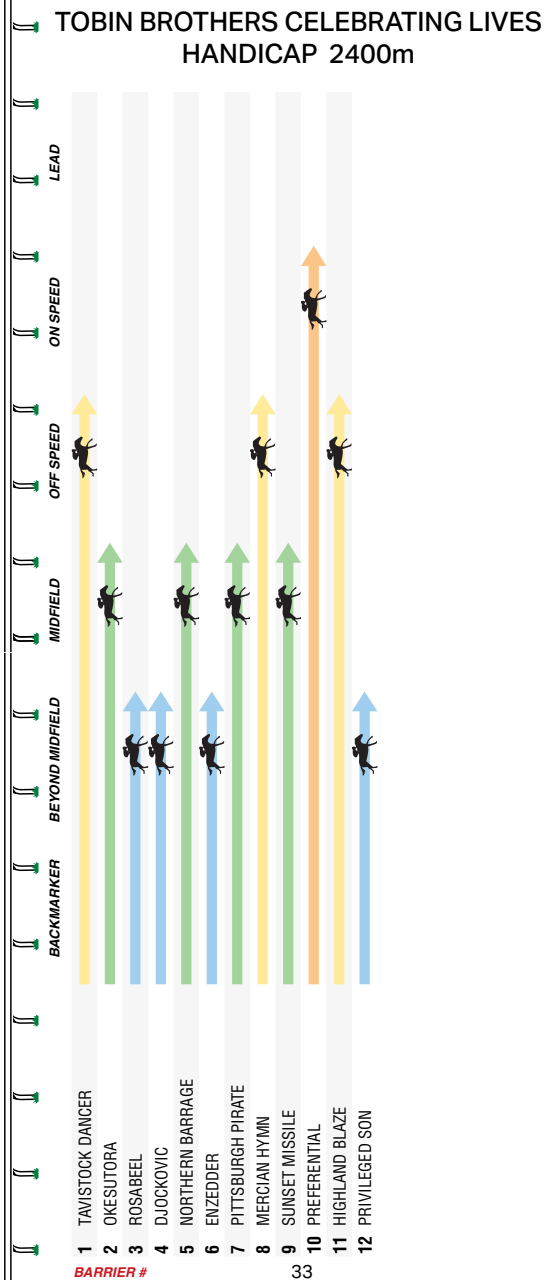

SPEED RATINGS (Horses listed by barrier)