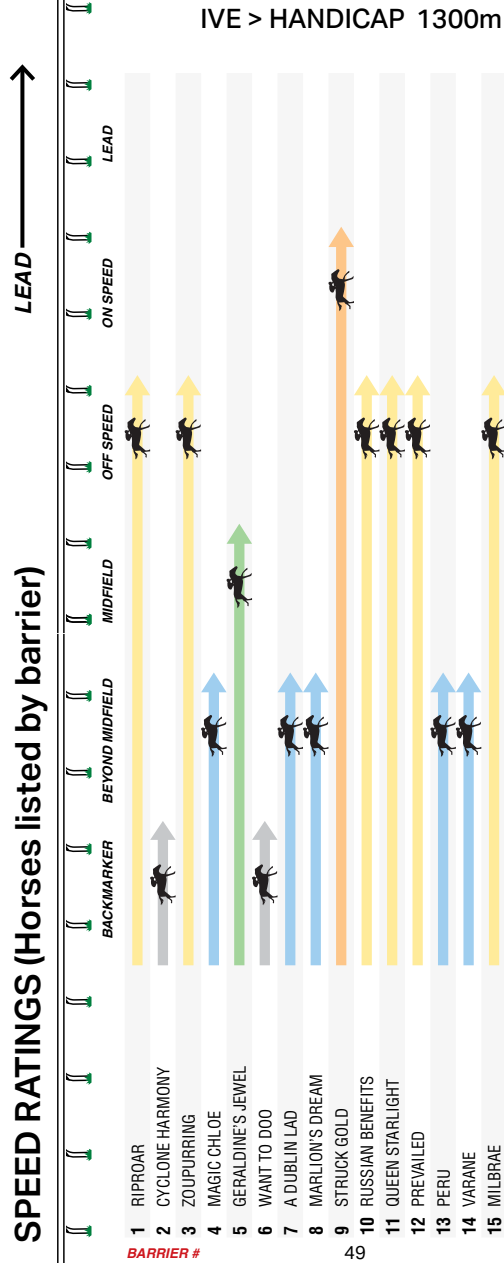

SPEED RATINGS (Horses listed by barrier)