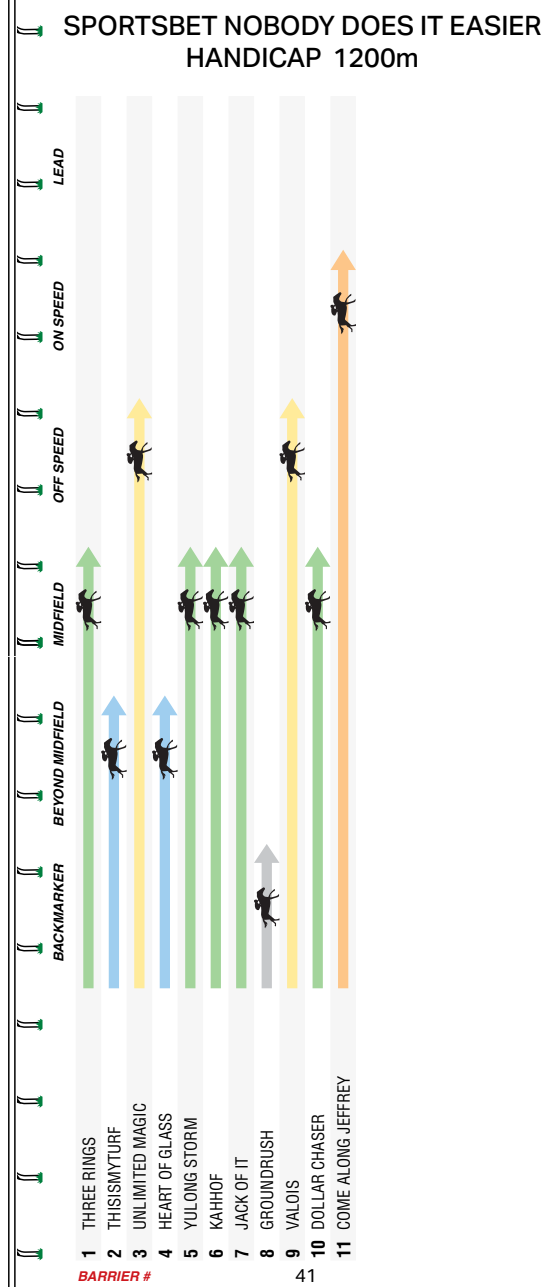

Get a read
on | today

Race day results,
expert tips & the
form guide

Visit heraldsun.com.au

Herald Sun
We're for *you*

SPEED RATINGS (Horses listed by barrier)

LEAD ←