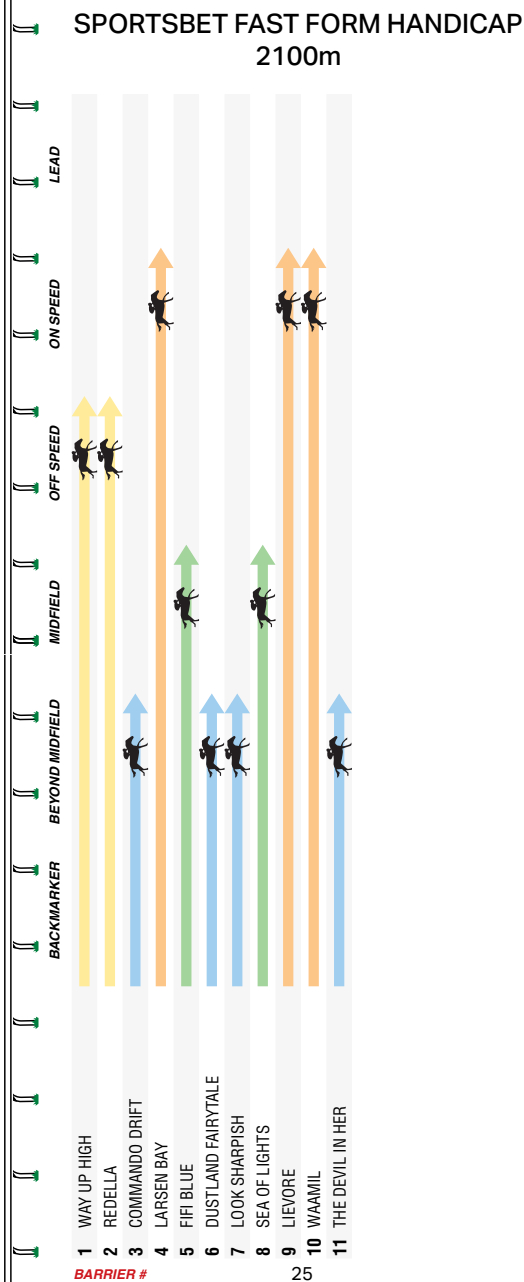

MRC Member Spring Rewards

The more you attend, the more you earn

Eligible Race Days

- ♦ Caulfield Spring Opener
- ♦ Caulfield Charity Family Day
  - ♦ Caulfield Social
  - ♦ Caulfield Thousand
- ♦ Caulfield Spring Finale

* Excludes Sportsbet Caulfield Guineas and Sportsbet Caulfield Cup

How to Attend & Earn

2 Race Days Attended	1,000 MRC Reward Points + 1 Complimentary Daily Guest Pass
3 Race Days Attended	2,000 MRC Reward Points + 2 Complimentary Daily Guest Pass
4 Race Days Attended	3,000 MRC Reward Points + 3 Complimentary Daily Guest Pass
5 Race Days Attended	4,000 MRC Reward Points + 4 Complimentary Daily Guest Pass

Your Spring Rewards will be applied to your Membership account by Friday 13th December.

SPEED RATINGS (Horses listed by barrier)