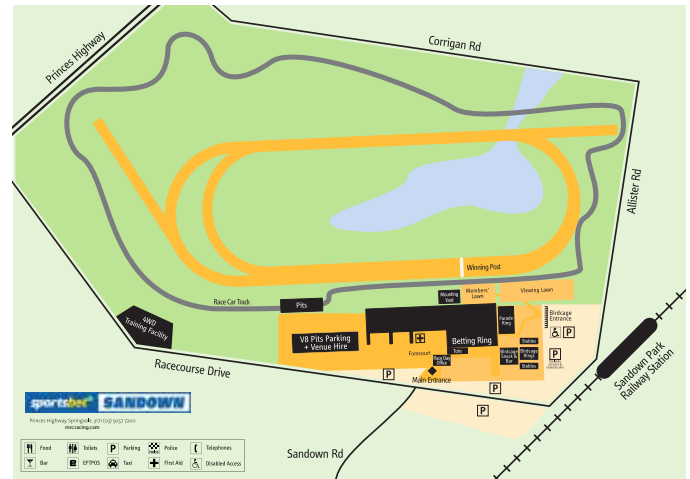

Sportsbet Sandown Facilities Map