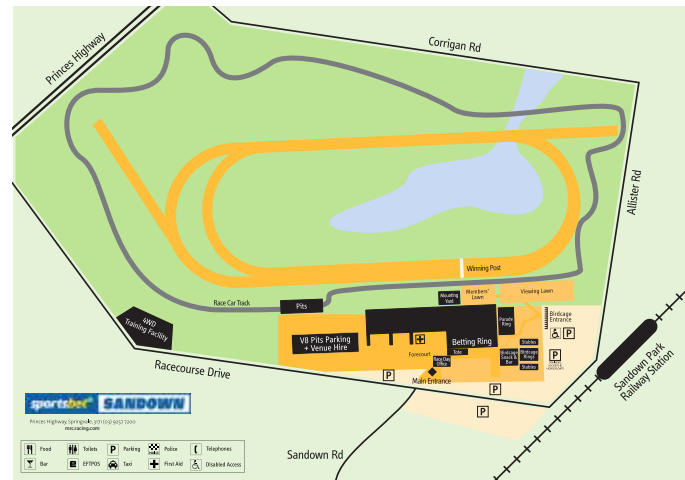

Sportsbet Sandown Facilities Map