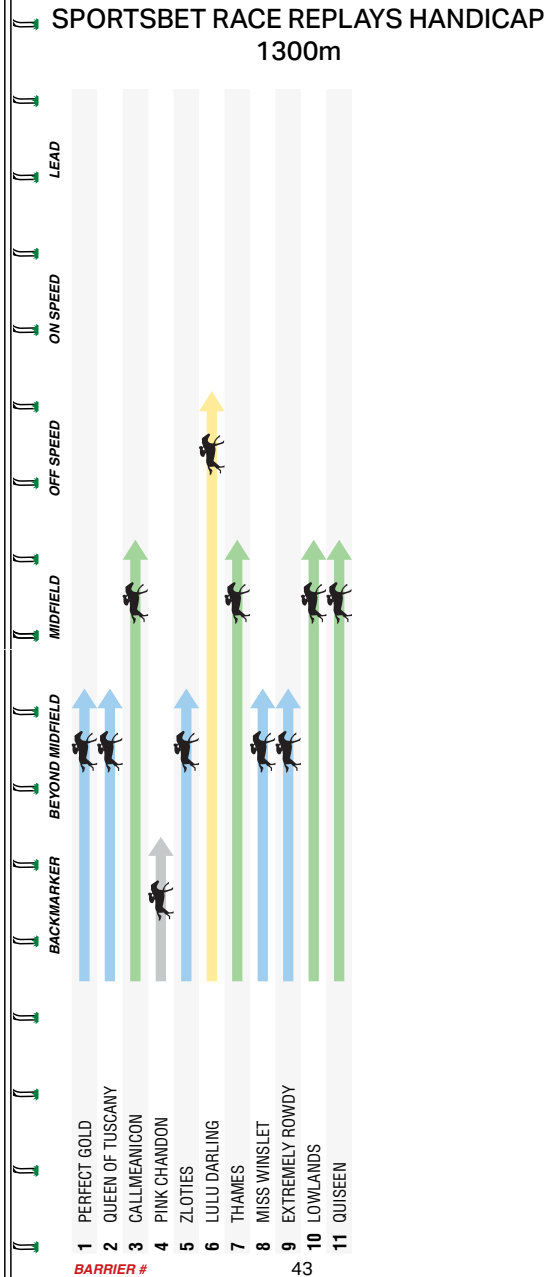

SPEED RATINGS (Horses listed by barrier)

LEAD ——— ↑