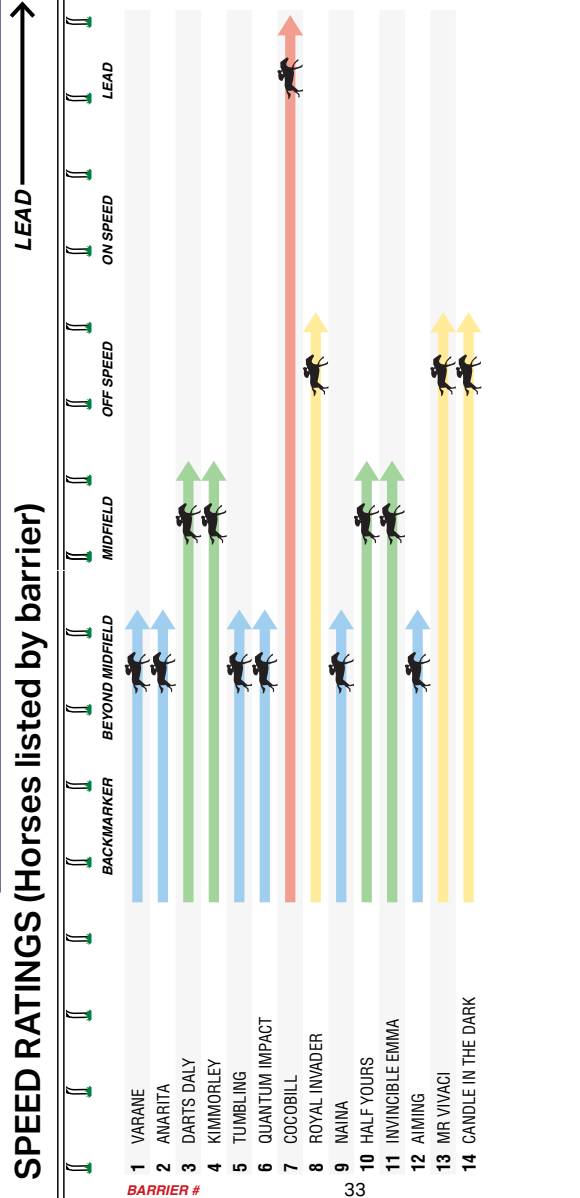

Your trusted advisors for the Wagering and Racing Industry

Supporting the legal and advisory needs of:
Racing Clubs
Bookmakers
Wagering Operators
Principal Racing Authorities
Trainers and Breeders
Service Providers

We are a specialist team providing support to both small and large businesses, from everyday legal and regulatory compliance needs to handling more complex, high-profile matters.

Ranked by Chambers & Partners Global & Asia Pacific as experts in **Gambling Law and Regulation**

SPEED RATINGS (Horses listed by barrier)