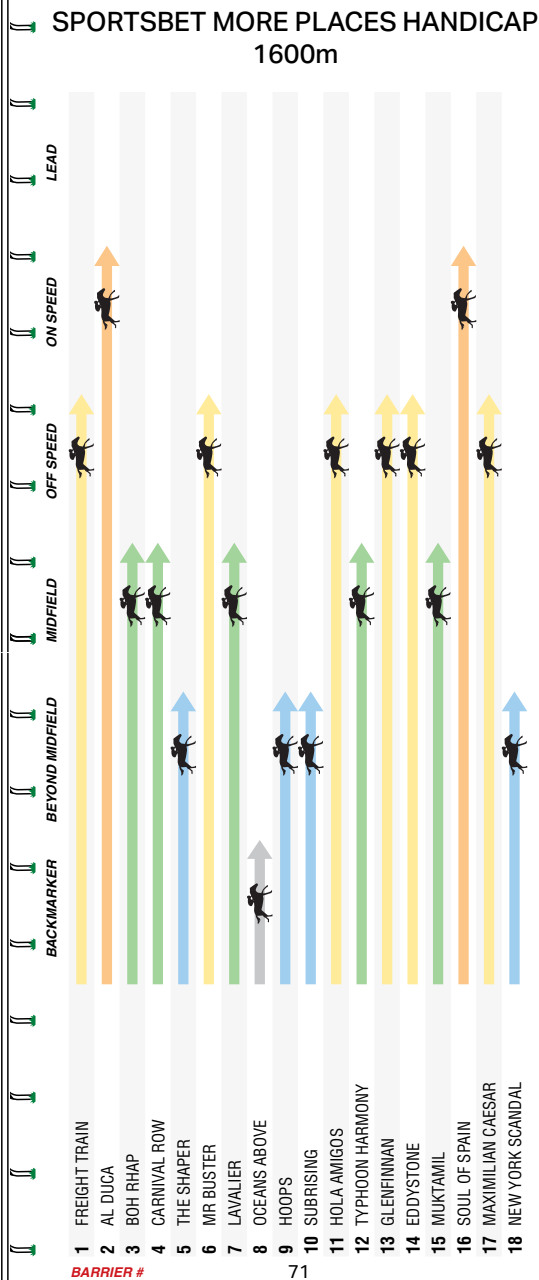

CARLTON DRAUGHT

18+ FOR PEOPLE OVER THE AGE OF 18 ONLY

*Come for lunch ...
stay for dinner!*

273-279 Cecil Street
South Melbourne VIC 3205

T: 03 9690 3737

lamaroshotel.com.au

SPEED RATINGS (Horses listed by barrier)