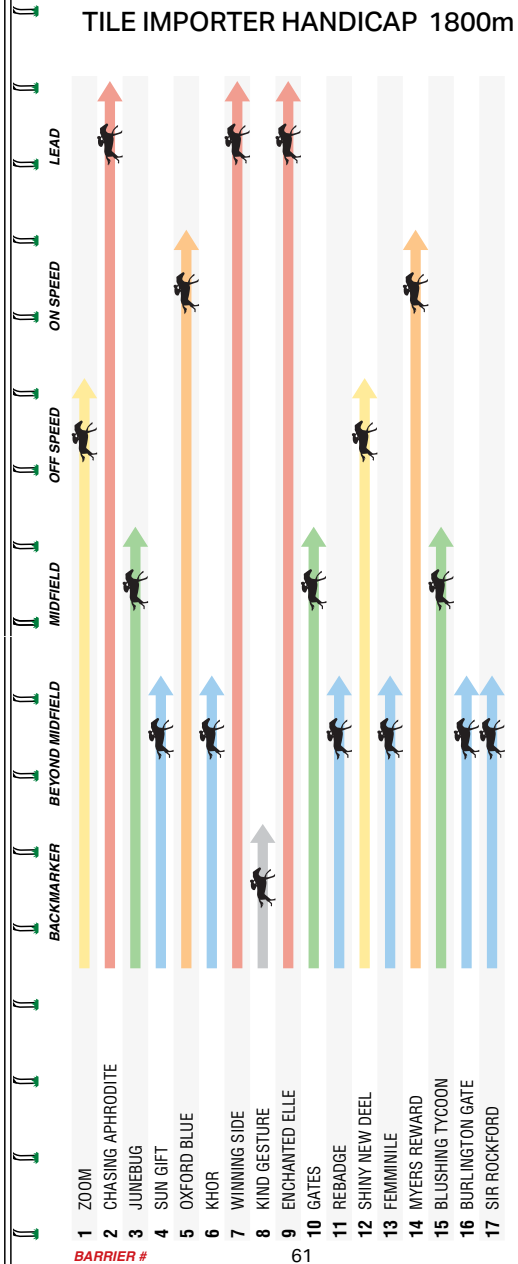

SPEED RATINGS (Horses listed by barrier)