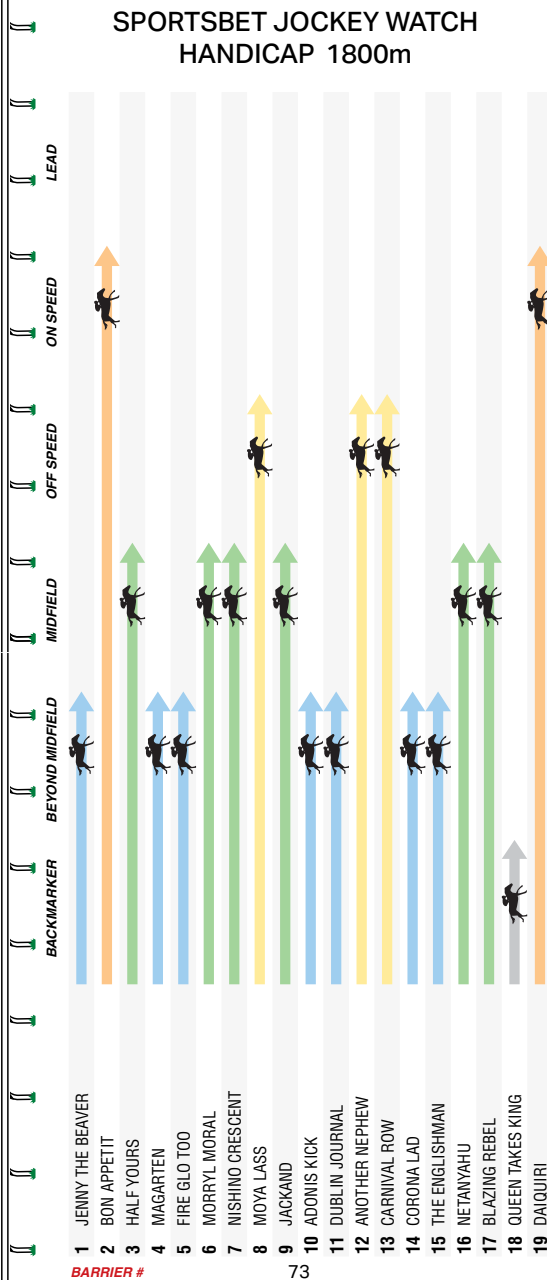

SPEED RATINGS (Horses listed by barrier)