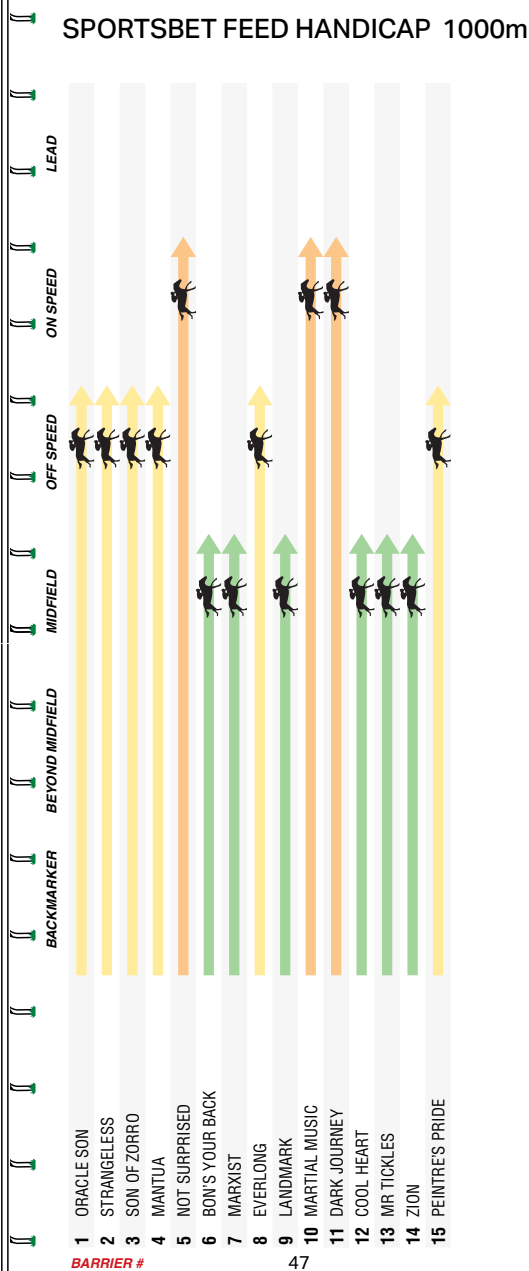

SPEED RATINGS (Horses listed by barrier)