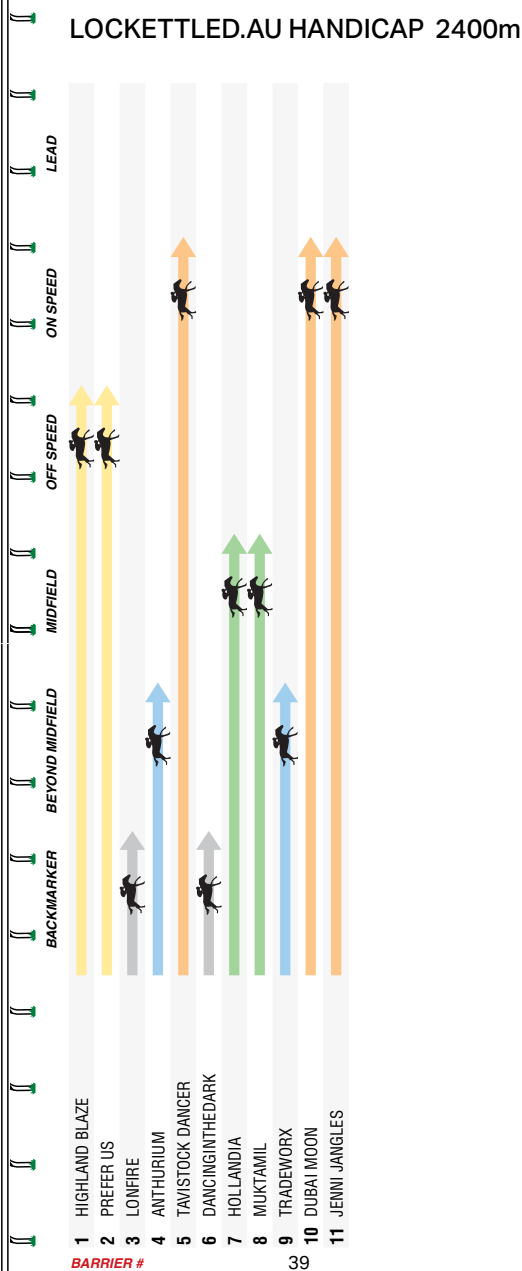

SPEED RATINGS (Horses listed by barrier)

Make Your Next Event a
SPECIAL EVENT !

**LED CROWD
CONTROL BARRIER**

lockettled.au

2:45PM

sportsbet **SANDOWN** HILLSIDE

4

MELBOURNE 4