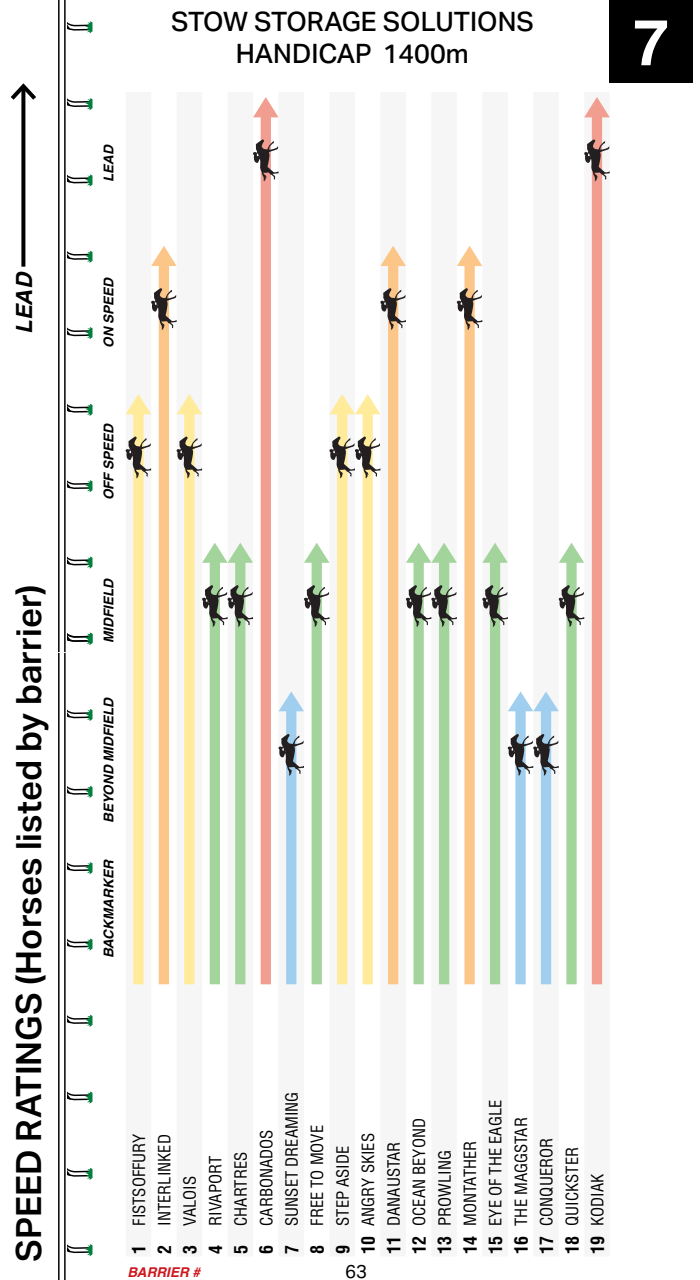

14 INNOCENT ENUFF 1EM R61

Logan McGill (Morrington)

5yo ch m Rich Enuff-Innocent I Am (Stratum) BREEDER Mrs L Riley OWNERS Glenhenty Lodge Pty Ltd (Mgr: Mrs L M Riley) & Eastbeth (Mgr: G J Eastmure) YELLOW, RED CROSSED BRACES, RED CAP

(w) 15 Starts 2-5-2 $73,005

Track 2:0-0-0 Dist 0:0-0-0 Trk/Dist 0:0-0-0 Wet 4:1-0-2 1st Up 4:1-1-0 2nd Up 3:1-1-1

Age	Sex	Date	Track	Dist	Class	Trk/Dist	Weight	Time	Place
6-10	M Vm	Sat 27Jan24	1200 G4	F&M BM70	J Childs (3)	56	$26	1-Miss Take (NZ) 59.5	4.2L 1:10.75 R62
2-8	S CK	Tue 6Feb24	1100 G3	BM58	A McCabe (2)	59.5	$3.30f	1-M Cheeky 58.5	2.3L 1:06.09 R61
2-9	KYNE	Tue 19Mar24	1103 G3	F&M BM58	A McCabe (1)	61.5	$5	1-Thargomindah 59	2.0L 1:04.20 R61
2-8	BRTS	Tue 20Aug24	1000 Syn	BM58	A McCabe (7)	59.5	$7.50	1-Cosmic Rhapsody 61	0.1L 59.90 R61
3-12	MORN	Fri 6Sep24	1200 S5	0-64	T M Nugent (1)	56.5	$11	1-Suppose I Do 58.5	0.7L 1:11.91 R61

Ridden just off the pace and was unlucky not to have won when second 0.1L at Ballarat Bm58 over 1000m Synthetic. Led and gave a great sight before run down late into third 0.7L at Morrington 0-64 over 1200m Soft 5.

15 MISS SANTORINI 2EM R61

Barry Goodwin (Pakenham OC)

6yo ch m Eurozone-Endless Summer (Choisir) BREEDER Rosebank Thoroughbreds Pty Ltd OWNERS B J Goodwin CERISE, PURPLE STARS, PINK SLEEVES AND PURPLE CAP

(w) 33 Starts 6-6-5 $156,420

Track 0:0-0-0 Dist 2:0-0-2 Trk/Dist 0:0-0-0 Wet 17:5-1-3 1st Up 6:2-0-0 2nd Up 6:2-1-1

16 LOVIE MAY 3EM R61 (LATE: Vali Mae)

Shea Eden (Cranbourne)

6yo b m Kuroshio-Live And Learn (Encosta de Lago) BREEDER Mr S Eden OWNERS Rebebe (Mgr: S H Eden), S D Hocking, Miss C G Gillard, J A Macpherson, G P Heffernan, Ms C Stone, S A Davies, Irish Sloye (Mgr: R Usher), S R Burns, Miss M E Hollings, G Anderson, Mrs M C Eden,

(dw) 28 Starts 4-3-3 $128,925

Track 1:0-0-0 Dist 9:2-1-0 Trk/Dist 0:0-0-0 Wet 13:1-1-0 1st Up 4:0-0-1 2nd Up 4:0-1-0

Age	Sex	Date	Track	Dist	Class	Trk/Dist	Weight	Time	Place
8-8	CRANN	Fri 5Jan24	1300 G3	BM64	J Booth(a) (3)	58.5	$10	1-Estrapaz 60.5	6.5L 1:18.52 R64
9-9	CRANN	Fri 19Jan24	1200 S5	0-64	D L Turner (3)	57.5	$21	1-Zouppurring 59	7.9L 1:16.32 R63
10-11	SANHm	Wed 24Jul24	1000 S6	F&M BM78	CH Hefel (5)	54	$61	1-Cute As 54	9.1L 56.63 R63
8-9	SANLm	Wed 14Aug24	1200 G3	MARES BM70	CH Hefel (4)	56.5	$61	1-Elba 58	4.1L 1:11.27 R63
5-11	SALE	Thu 22Aug24	1200 S6	0-64	S Clarke(a) (7)	57(55)	$9.50	1-War Drama (NZ) 54	2.9L 1:11.79 R62

17 DAY IN HEAVEN 4EM R61

Nathan McPherson (Cranbourne)

6yo b or br m Domesday-Juste Heaven Sent (Excites) BREEDER Mrs E Kelly OWNERS N A McPherson, Miss M Hickey, D A McPherson, G A Duncan, R Teoh, C S L Choon Kon Yune, D H Tran & T J Forbes NAVY BLUE, WHITE SLEEVES, BLUE ARMBANDS, BOTTLE GREEN CHECK SASH,

BOTTLE GREEN AND WHITE CHECKED CAP

(w) 18 Starts 3-2-1 $71,575

Track 0:0-0-0 Dist 1:0-0-0 Trk/Dist 0:0-0-0 Wet 9:1-1-1 1st Up 3:0-0-0 2nd Up 2:1-0-0

Age	Sex	Date	Track	Dist	Class	Trk/Dist	Weight	Time	Place
1-13	SEYM	Fri 19Apr24	1600 G4	F&M BM58	J Fry (6)	58	$21	2-Paris Shiraz 60.5	1.5L 1:37.91 R54
1-11	HSHM	Sat 4May24	1200 S5	0-58	J Fry (9)	58	$4	2-Rippa Buddy 59	0.8L 1:03.87 R58
4-8	PAKMm	Fri 16May24	1600 S5	0-64	J Fry (5)	57	$9	1-The Jester's Son 59	1.3L 1:41.12 R62
2-7	SEYM	Fri 31May24	1600 S7	BM58	J Fry (5)	60	$4.80	1-Bors 61	0.1L 1:40.05 R62
6-10	ECHA	Thu 13Jun24	1600 S7	BM58	J Fry (8)	60	$11	1-Mayan 62	4.8L 1:41.95 R62

Ridden forward and just failed to get the bob in when second 0L at Seymour Bm58 over 1600m Soft 7. Yielded into sixth place after going forward and sitting behind the leaders 4.8L at Echuca Bm58 over 1600m Soft 7.

SPEED RATINGS (Horses listed by barrier)