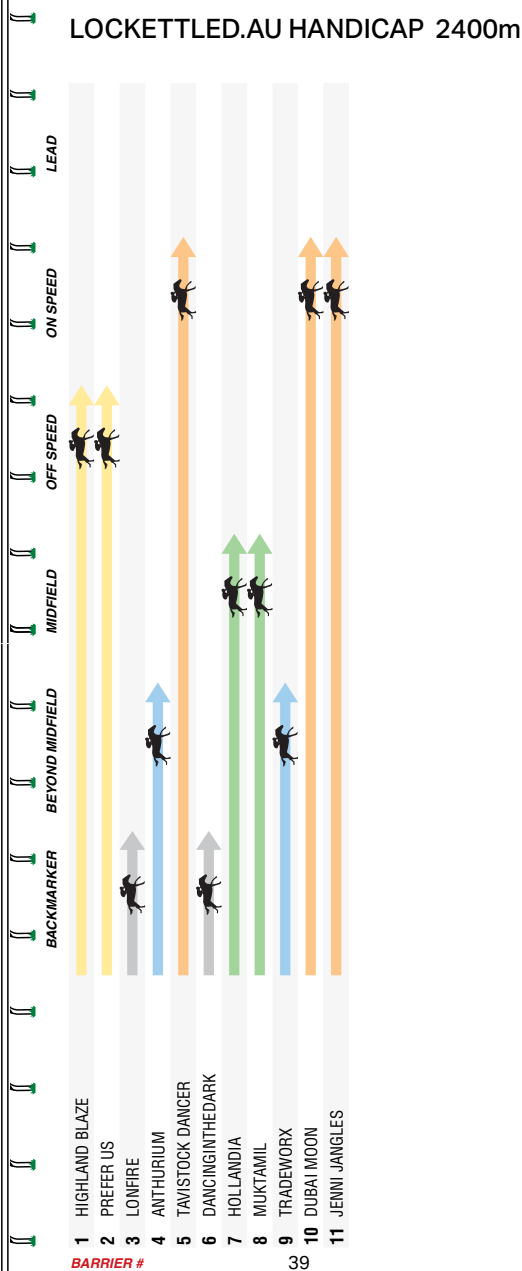

SPEED RATINGS (Horses listed by barrier)