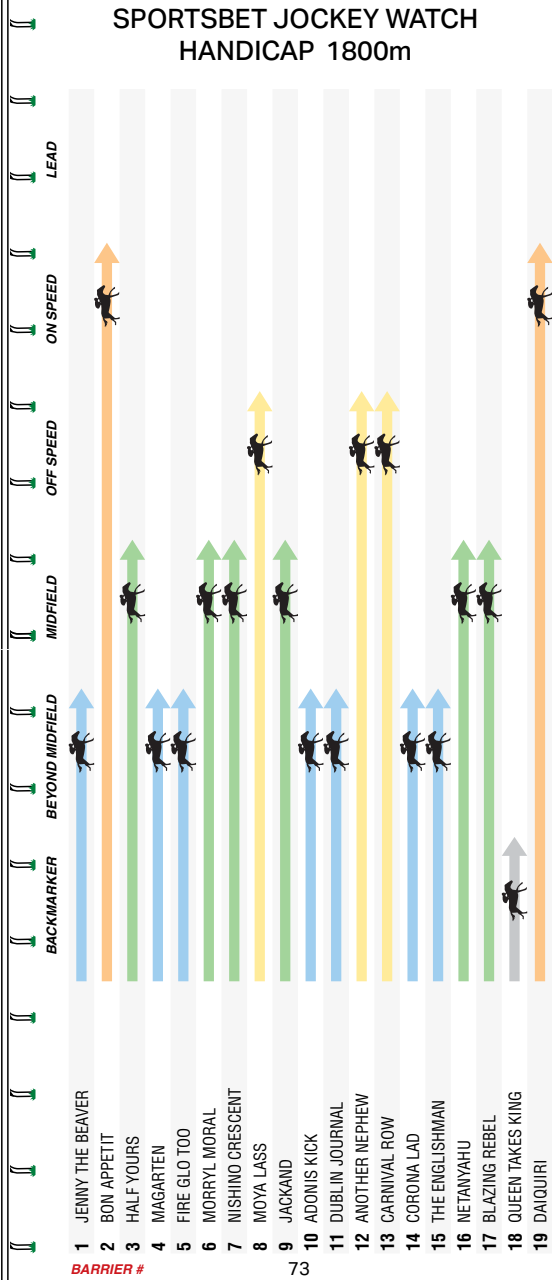

SPEED RATINGS (Horses listed by barrier)