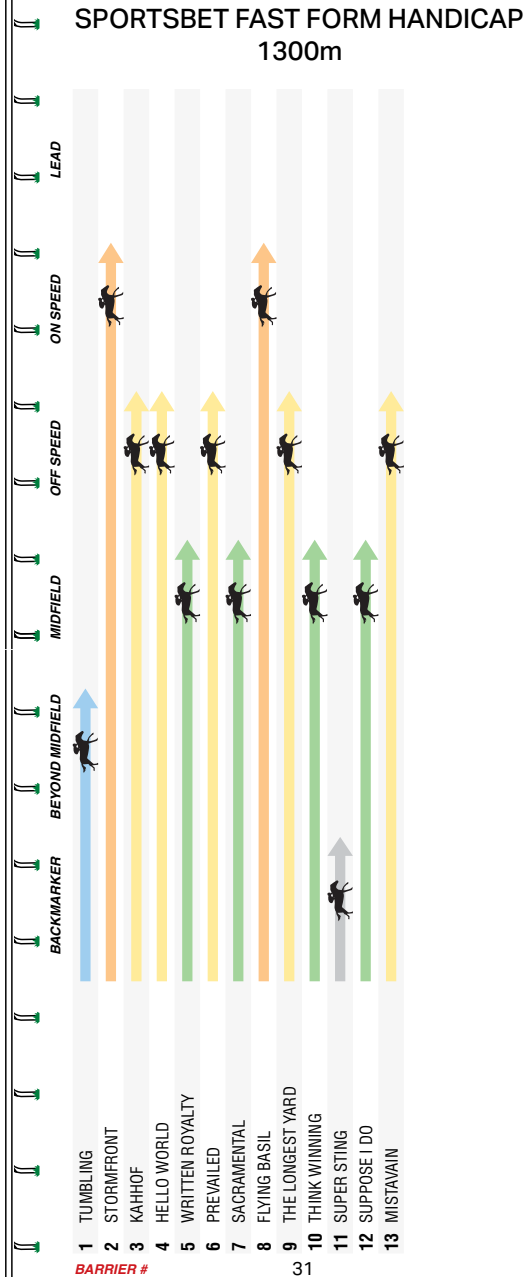

SPEED RATINGS (Horses listed by barrier)

LEAD →