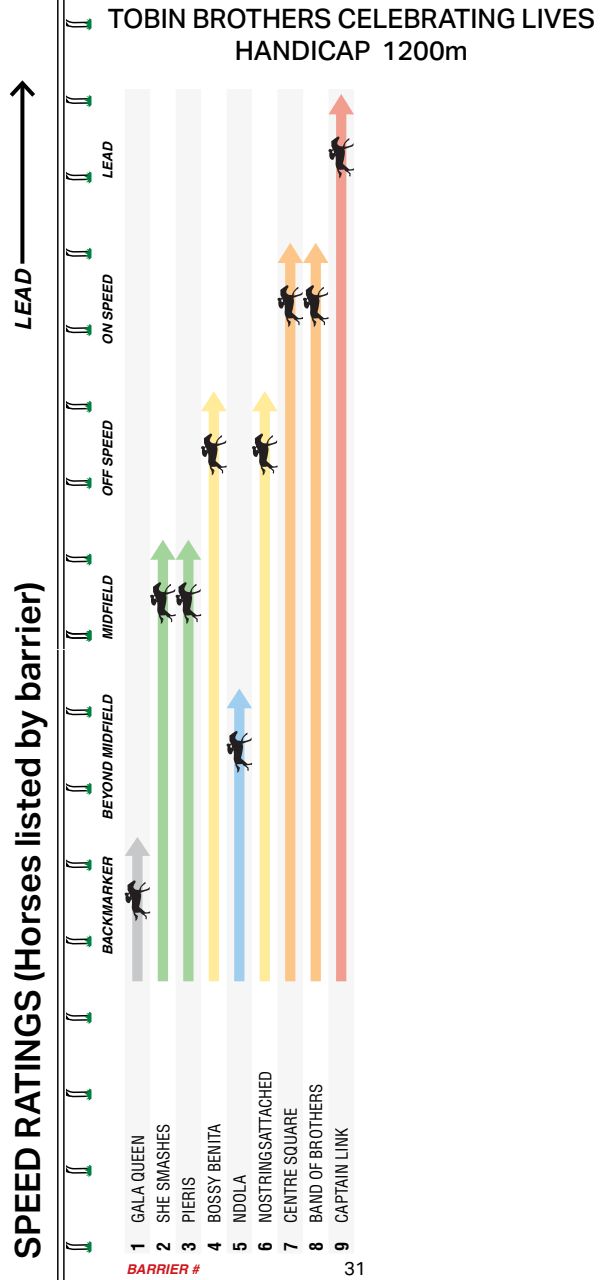

SPEED RATINGS (Horses listed by barrier)