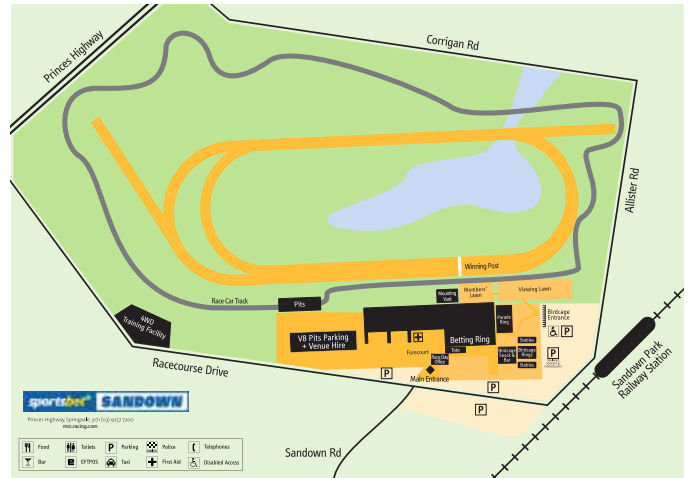

LAKESIDE TRACK

Sportsbet Sandown Facilities Map

Runners by Trainer