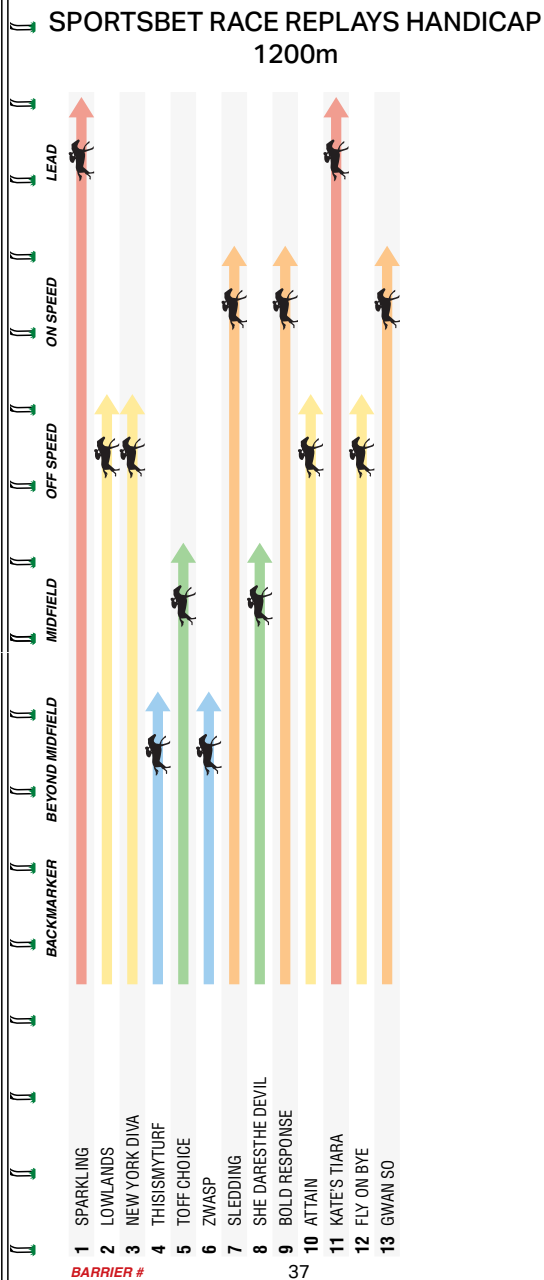

Get a read
on | today

Race day results,
expert tips & the
form guide

Visit heraldsun.com.au

Herald Sun
We're for *you*

SPEED RATINGS (Horses listed by barrier)

LEAD ———→