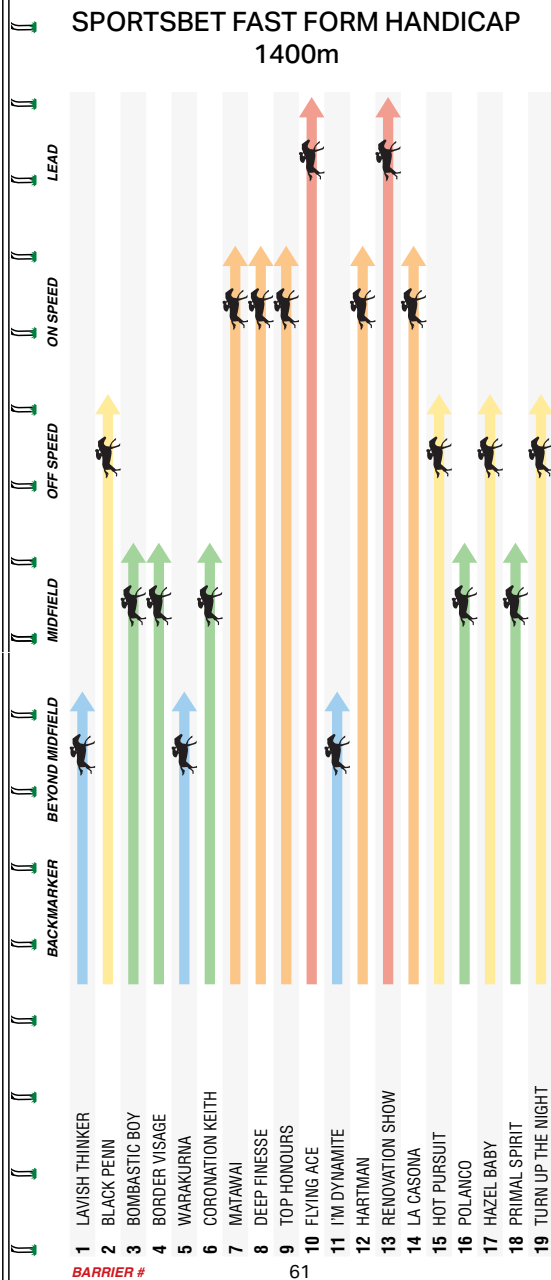

SPEED RATINGS (Horses listed by barrier)