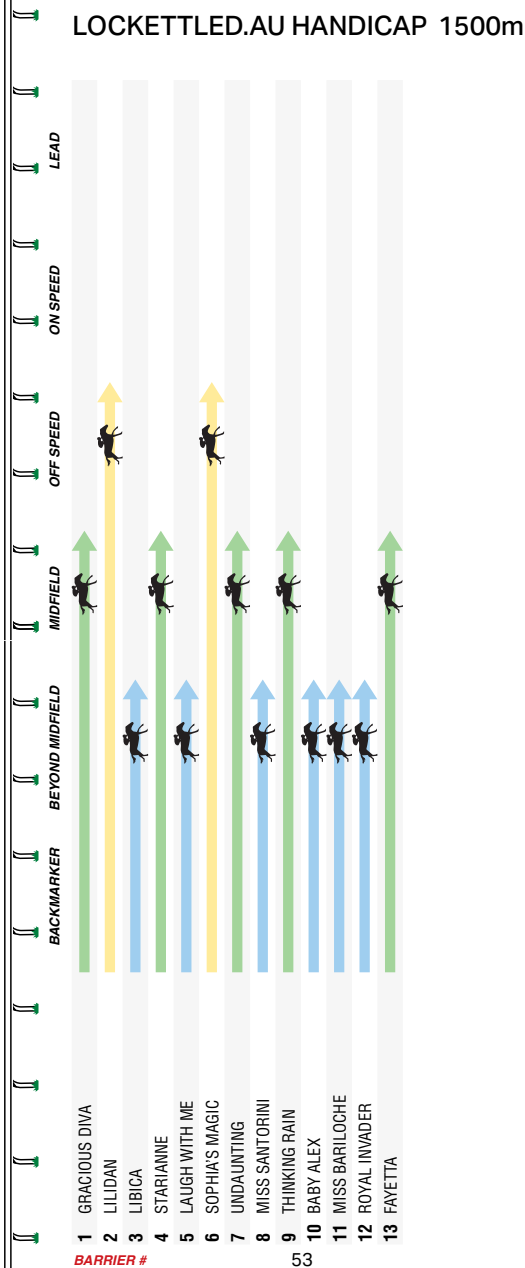

SPEED RATINGS (Horses listed by barrier)