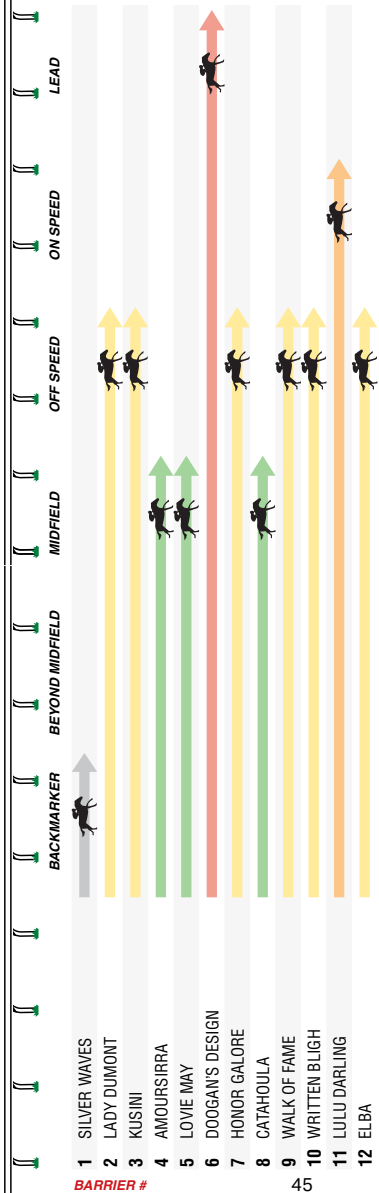

THOROUGHBRED CLUB OF AUSTRALIA
HANDICAP 1200m

6